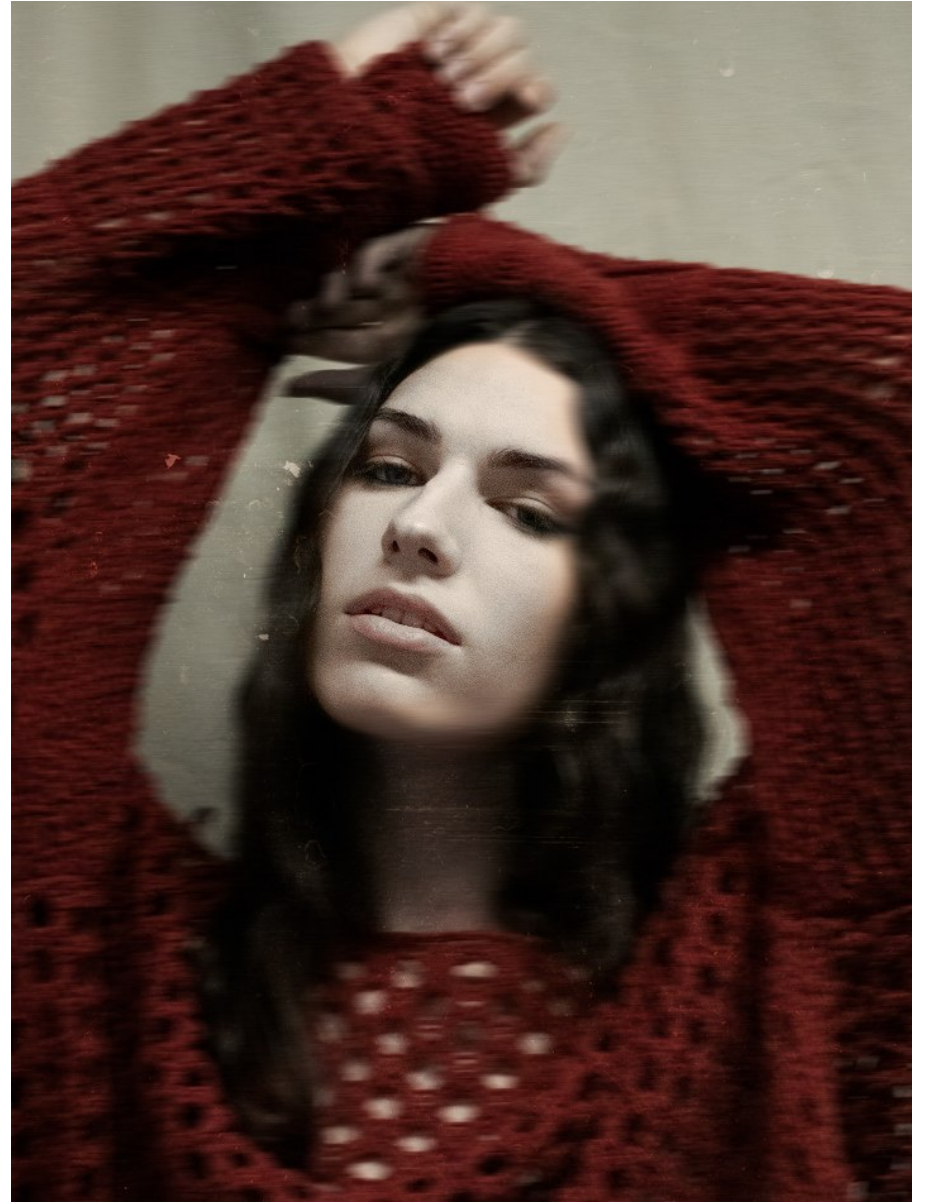

citizen
A Division Of Boss Models

WILLOW RYDER

Height: 184cm Bust: 80cm Waist: 66cm Hips: 92cm Shoe: 9 UK Hair: Brunette Eyes: Blue/Green

WILLOW RYDER

Height: 184cm Bust: 80cm Waist: 66cm Hips: 92cm Shoe: 9 UK Hair: Brunette Eyes: Blue/Green

WILLOW RYDER

Height: 184cm Bust: 80cm Waist: 66cm Hips: 92cm Shoe: 9 UK Hair: Brunette Eyes: Blue/Green

citizen
A Division Of Boss Models

WILLOW RYDER

Height: 184cm Bust: 80cm Waist: 66cm Hips: 92cm Shoe: 9 UK Hair: Brunette Eyes: Blue/Green

citizen
A Division Of Boss Models

WILLOW RYDER

Height: 184cm Bust: 80cm Waist: 66cm Hips: 92cm Shoe: 9 UK Hair: Brunette Eyes: Blue/Green

citizen
A Division Of Boss Models

WILLOW RYDER

Height: 184cm Bust: 80cm Waist: 66cm Hips: 92cm Shoe: 9 UK Hair: Brunette Eyes: Blue/Green