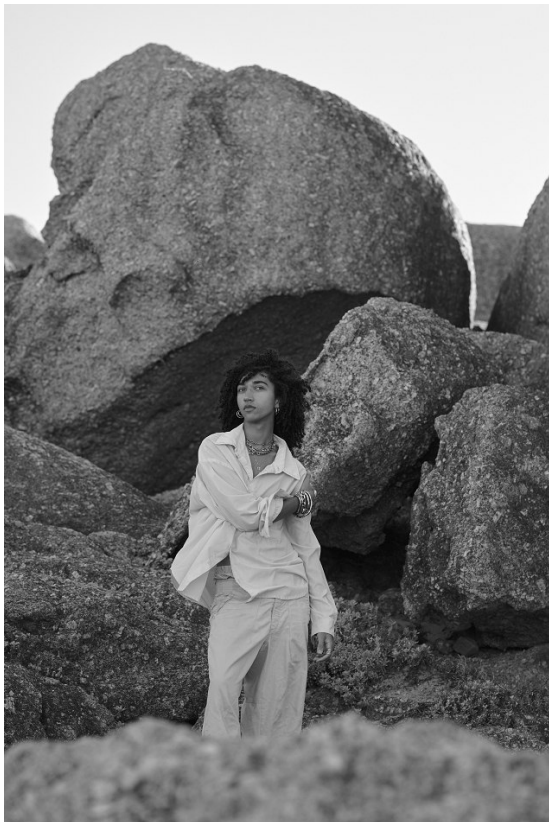

citizen
A Division Of Boss Models

ELI ZÜHLKE

Height: 182cm Chest: 85cm Waist: 68cm Shoe: 10 UK Hair: Brown Eyes: Blue

citizen
A Division Of Boss Models

ELI ZÜHLKE

Height: 182cm Chest: 85cm Waist: 68cm Shoe: 10 UK Hair: Brown Eyes: Blue

citizen
A Division Of Boss Models

ELI ZÜHLKE

Height: 182cm Chest: 85cm Waist: 68cm Shoe: 10 UK Hair: Brown Eyes: Blue