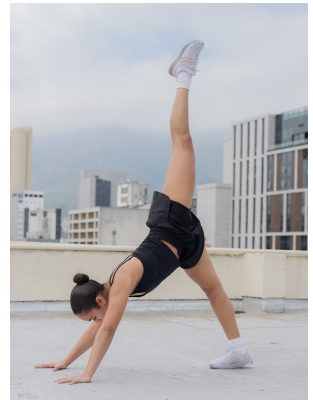

# **citizen**

*A Division Of Boss Models*

## **JESS BREDENKAMP**

Height: 159cm Bust: 76cm Waist: 66cm Hips: 94cm Shoe: 4 UK Hair: Brown Eyes: Hazel

**citizen**  
*A Division Of Boss Models*