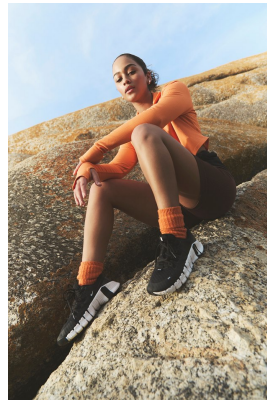

# **citizen**

*A Division Of Boss Models*

## **JESS BREDENKAMP**

Height: 159cm Bust: 76cm Waist: 66cm Hips: 94cm Shoe: 4 UK Hair: Brown Eyes: Hazel

**citizen**  
*A Division Of Boss Models*