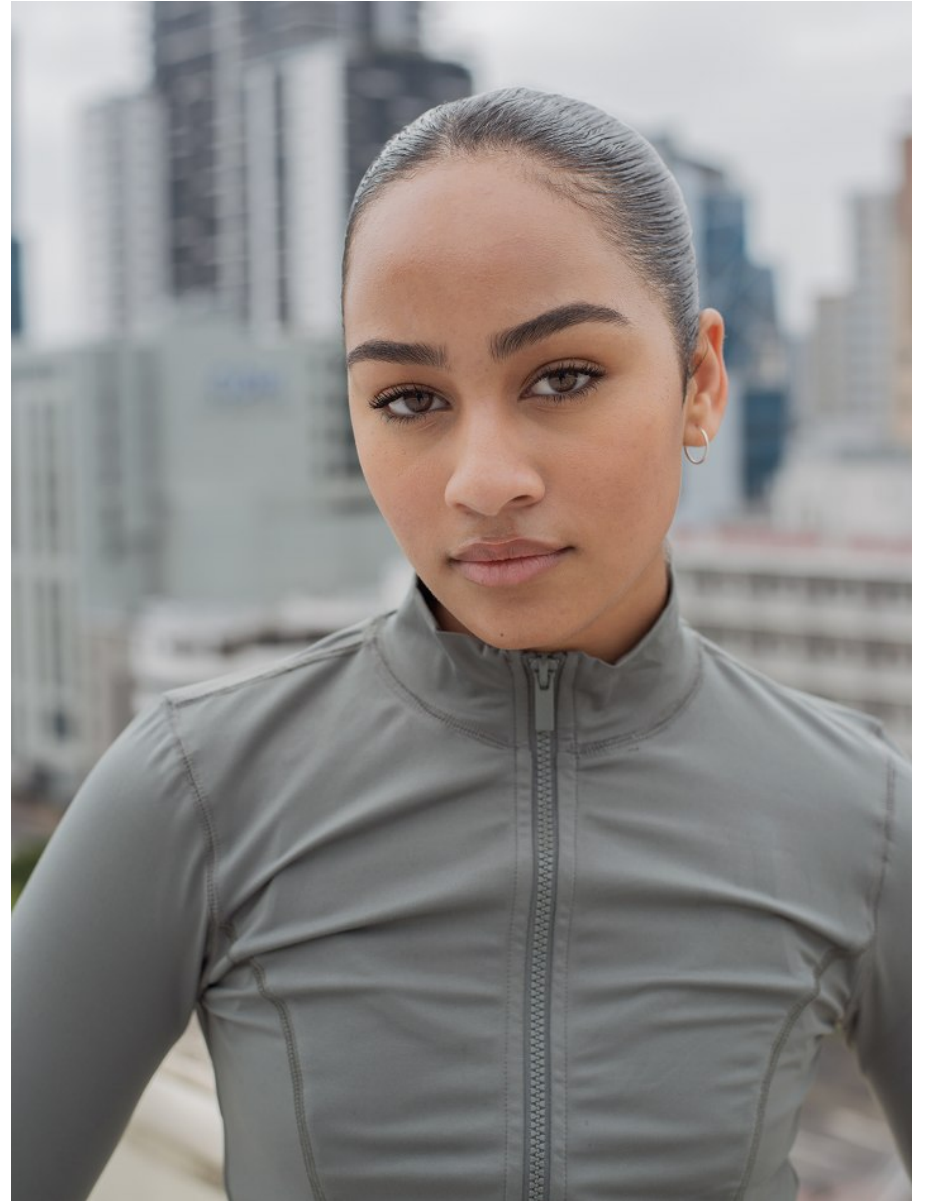

JESS BREDEKAMP

Height: 159cm Bust: 76cm Waist: 66cm Hips: 94cm Shoe: 4 UK Hair: Brown Eyes: Hazel