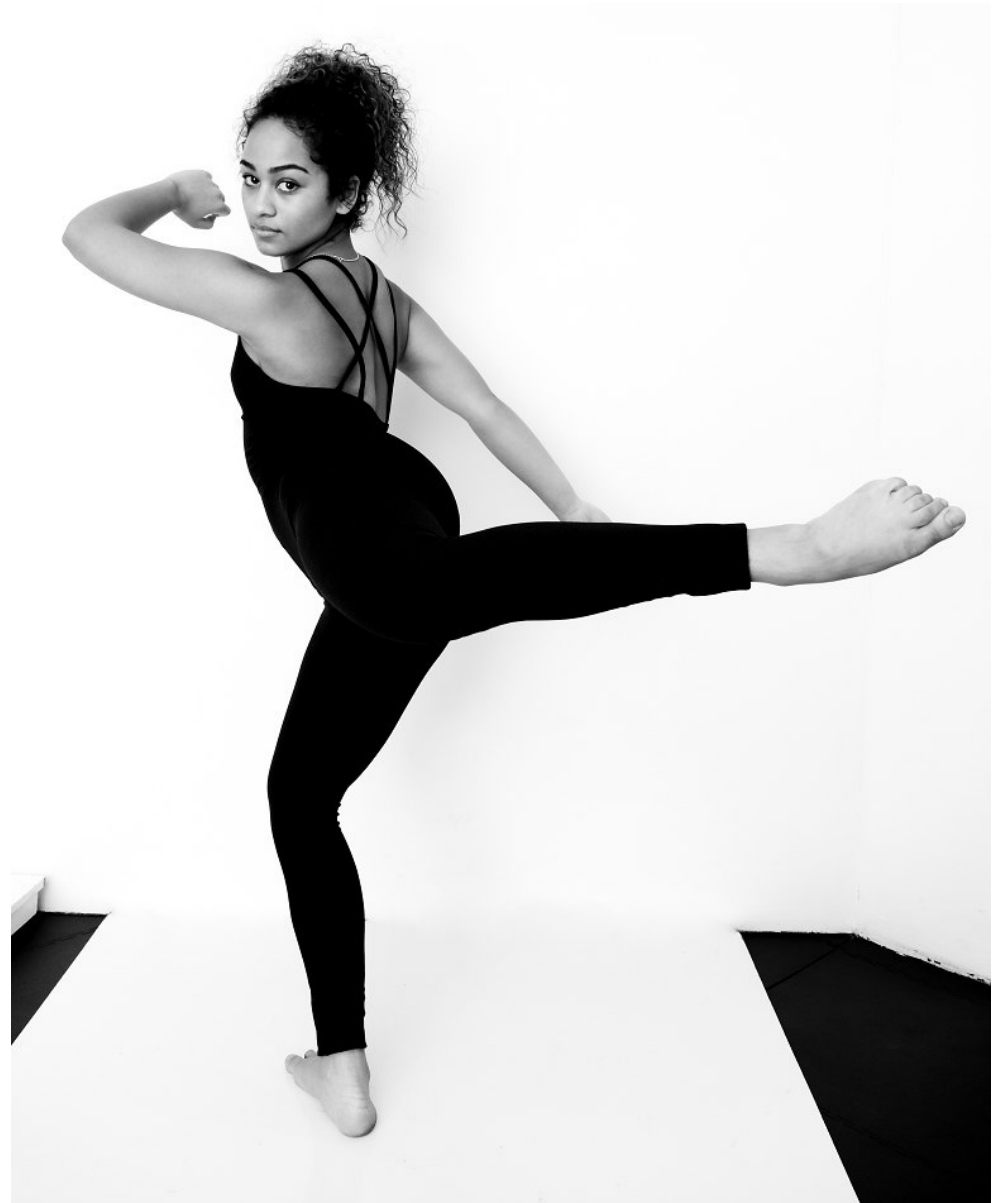

**citizen**  
*A Division Of Boss Models*

**JESS BREDENKAMP**

Height: 159cm Bust: 76cm Waist: 66cm Hips: 94cm Shoe: 4 UK Hair: Brown Eyes: Hazel

**JESS BREDEKAMP**

Height: 159cm Bust: 76cm Waist: 66cm Hips: 94cm Shoe: 4 UK Hair: Brown Eyes: Hazel

**JESS BREDENKAMP**

Height: 159cm Bust: 76cm Waist: 66cm Hips: 94cm Shoe: 4 UK Hair: Brown Eyes: Hazel

**citizen**  
*A Division Of Boss Models*

**JESS BREDENKAMP**

Height: 159cm Bust: 76cm Waist: 66cm Hips: 94cm Shoe: 4 UK Hair: Brown Eyes: Hazel

**JESS BREDENKAMP**

Height: 159cm Bust: 76cm Waist: 66cm Hips: 94cm Shoe: 4 UK Hair: Brown Eyes: Hazel

**JESS BREDEKAMP**

Height: 159cm Bust: 76cm Waist: 66cm Hips: 94cm Shoe: 4 UK Hair: Brown Eyes: Hazel