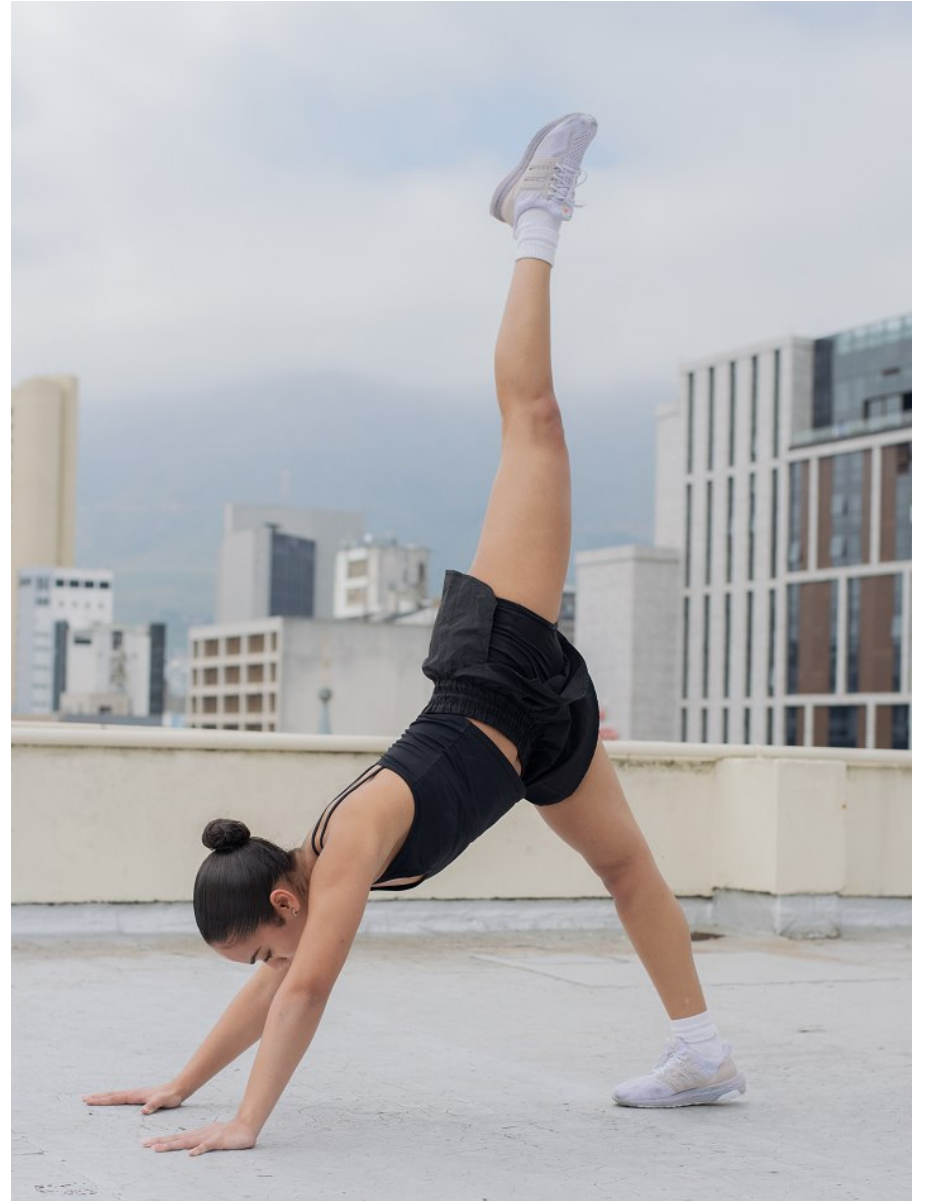

citizen
A Division Of Boss Models

JESS BREDENKAMP

Height: 159cm Bust: 76cm Waist: 66cm Hips: 94cm Shoe: 4 UK Hair: Brown Eyes: Hazel

JESS BREDEKAMP

Height: 159cm Bust: 76cm Waist: 66cm Hips: 94cm Shoe: 4 UK Hair: Brown Eyes: Hazel

JESS BREDENKAMP

Height: 159cm Bust: 76cm Waist: 66cm Hips: 94cm Shoe: 4 UK Hair: Brown Eyes: Hazel

citizen
A Division Of Boss Models

JESS BREDENKAMP

Height: 159cm Bust: 76cm Waist: 66cm Hips: 94cm Shoe: 4 UK Hair: Brown Eyes: Hazel

citizen
A Division Of Boss Models

JESS BREDEKAMP

Height: 159cm Bust: 76cm Waist: 66cm Hips: 94cm Shoe: 4 UK Hair: Brown Eyes: Hazel

citizen
A Division Of Boss Models

JESS BREDEKAMP

Height: 159cm Bust: 76cm Waist: 66cm Hips: 94cm Shoe: 4 UK Hair: Brown Eyes: Hazel