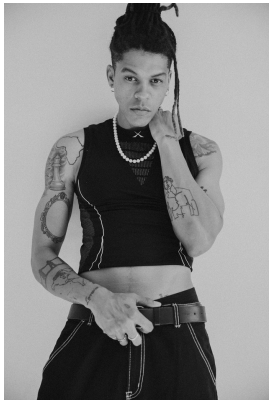

citizen

A Division Of Boss Models

DORIAN WATSON

Height: 189cm Chest: 100cm Waist: 78cm Suit: 39.5 R Shoe: 11 UK Hair: Black Eyes: Brown