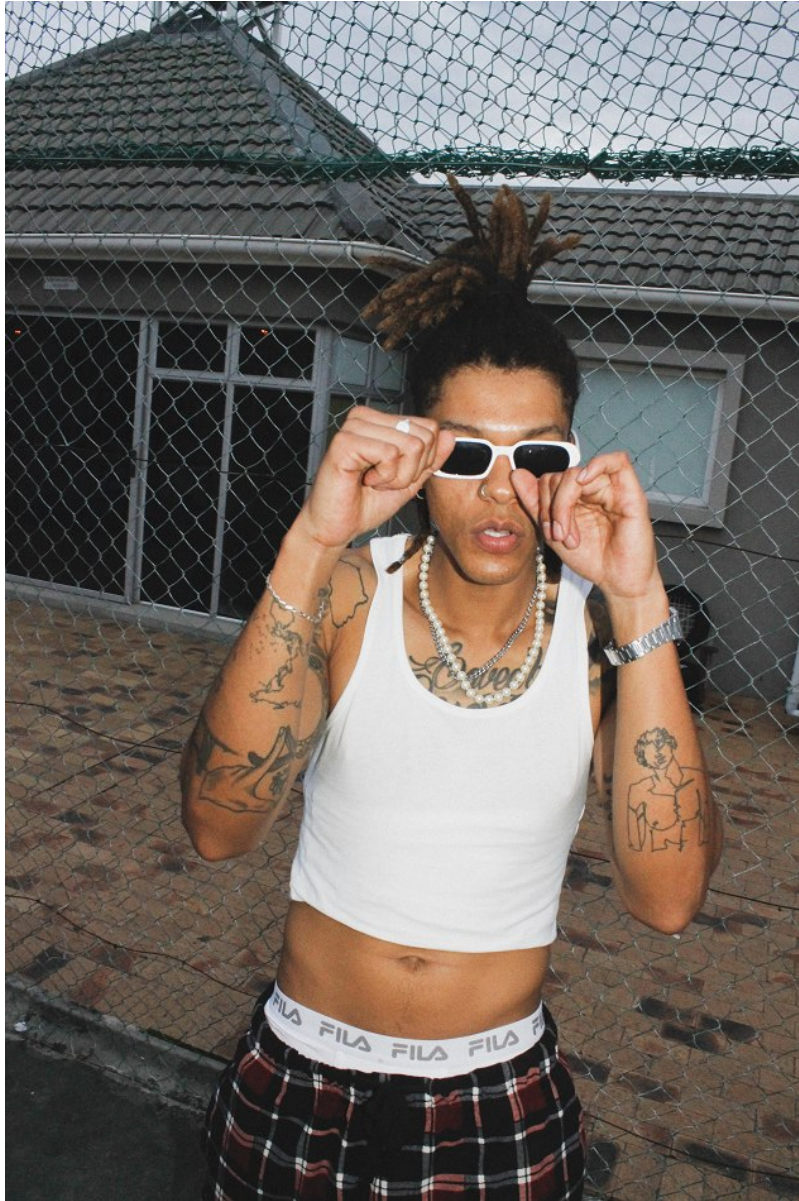

citizen
A Division Of Boss Models

DORIAN WATSON

Height: 189cm Chest: 100cm Waist: 78cm Suit: 39.5 R Shoe: 11 UK Hair: Black Eyes: Brown

citizen
A Division Of Boss Models

DORIAN WATSON

Height: 189cm Chest: 100cm Waist: 78cm Suit: 39.5 R Shoe: 11 UK Hair: Black Eyes: Brown

DORIAN WATSON

Height: 189cm Chest: 100cm Waist: 78cm Suit: 39.5 R Shoe: 11 UK Hair: Black Eyes: Brown

citizen
A Division Of Boss Models

DORIAN WATSON

Height: 189cm Chest: 100cm Waist: 78cm Suit: 39.5 R Shoe: 11 UK Hair: Black Eyes: Brown

citizen
A Division Of Boss Models

DORIAN WATSON

Height: 189cm Chest: 100cm Waist: 78cm Suit: 39.5 R Shoe: 11 UK Hair: Black Eyes: Brown

DORIAN WATSON

Height: 189cm Chest: 100cm Waist: 78cm Suit: 39.5 R Shoe: 11 UK Hair: Black Eyes: Brown