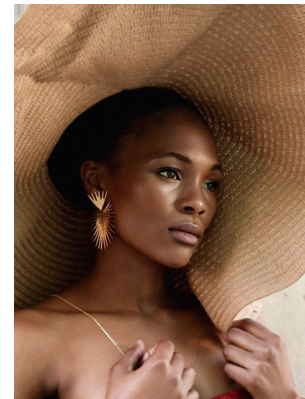

citizen
A Division Of Boss Models

ZIPHO TENA

Height: 165cm Bust: 77cm Waist: 61cm Hips: 95cm Shoe: 5 UK Hair: Brown Eyes: Brown