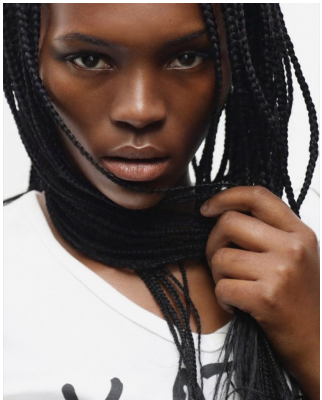

citizen
A Division Of Boss Models

ZIPHO TENA

Height: 165cm Bust: 77cm Waist: 61cm Hips: 95cm Shoe: 5 UK Hair: Brown Eyes: Brown