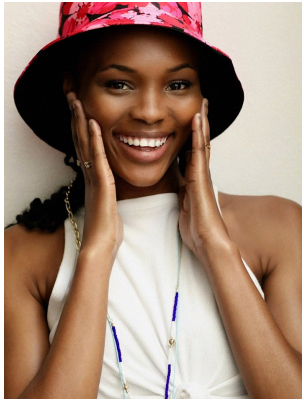

citizen
A Division Of Boss Models

ZIPHO TENA

Height: 165cm Bust: 77cm Waist: 61cm Hips: 95cm Shoe: 5 UK Hair: Brown Eyes: Brown