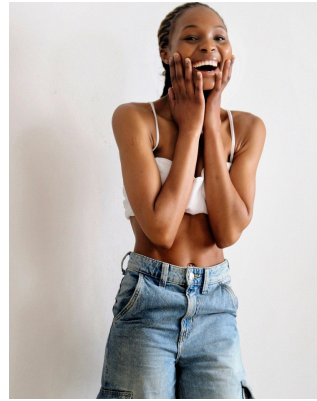

citizen
A Division Of Boss Models

ZIPHO TENA

Height: 165cm Bust: 77cm Waist: 61cm Hips: 95cm Shoe: 5 UK Hair: Brown Eyes: Brown