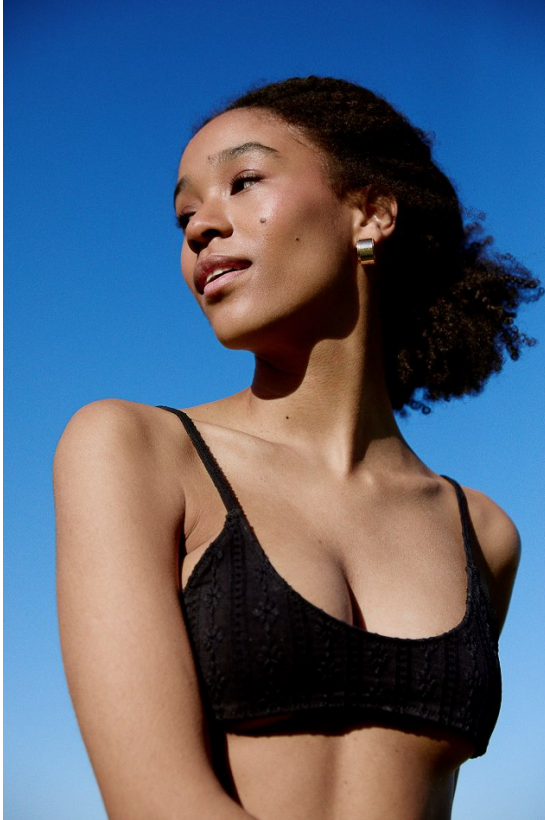

CHLOE PETERSEN

Height: 175cm Bust: 83cm Waist: 67cm Hips: 93cm Shoe: 5 UK Hair: Dark Brown Eyes: Brown