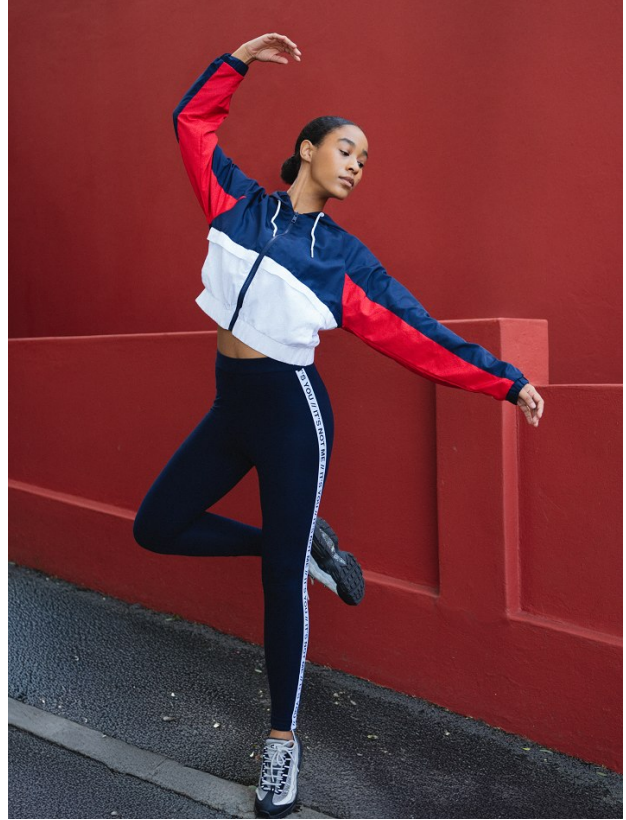

citizen
A Division Of Boss Models

CHLOE PETERSEN

Height: 175cm Bust: 83cm Waist: 67cm Hips: 93cm Shoe: 5 UK Hair: Dark Brown Eyes: Brown