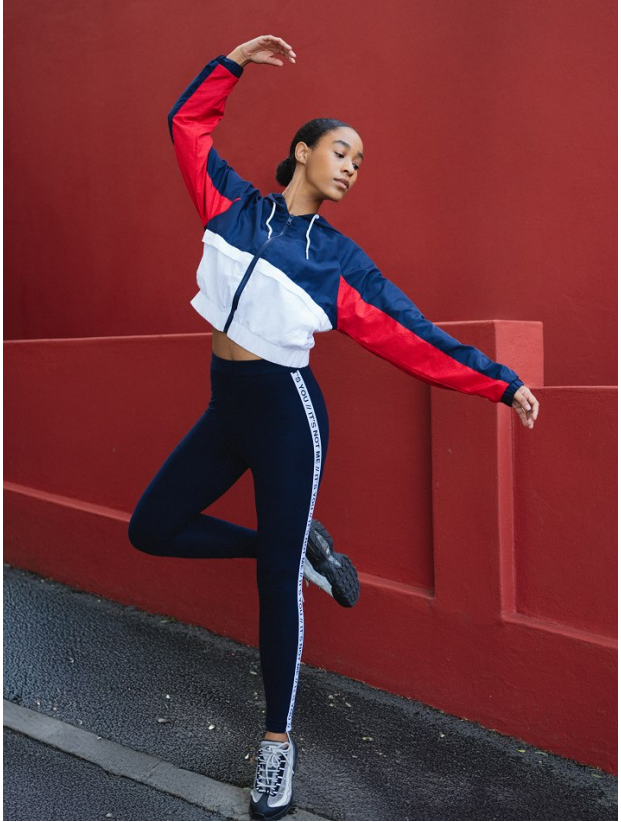

CHLOE PETERSEN

Height: 175cm Bust: 83cm Waist: 67cm Hips: 93cm Shoe: 5 UK Hair: Dark Brown Eyes: Brown