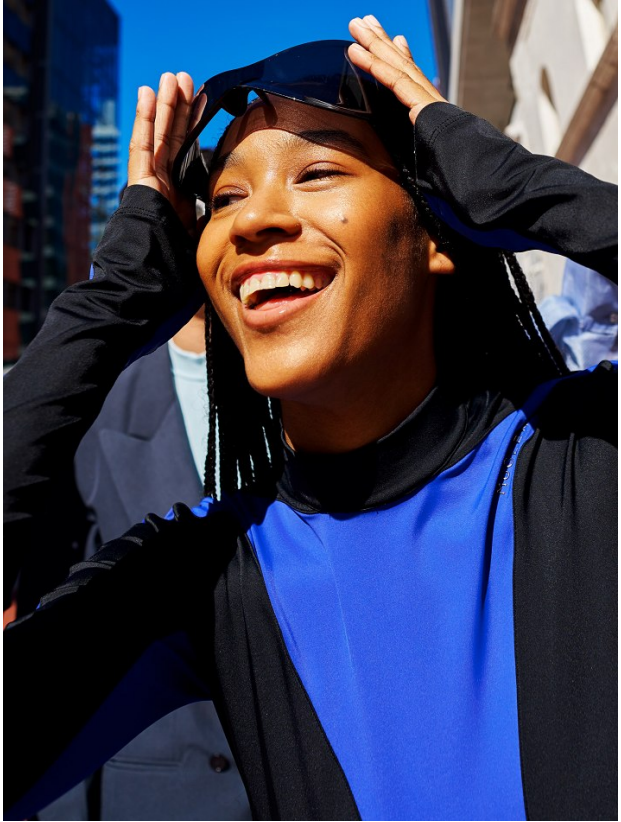

**citizen**  
*A Division Of Boss Models*

**CHLOE PETERSEN**

Height: 175cm Bust: 83cm Waist: 67cm Hips: 93cm Shoe: 5 UK Hair: Dark Brown Eyes: Brown

**CHLOE PETERSEN**

Height: 175cm Bust: 83cm Waist: 67cm Hips: 93cm Shoe: 5 UK Hair: Dark Brown Eyes: Brown