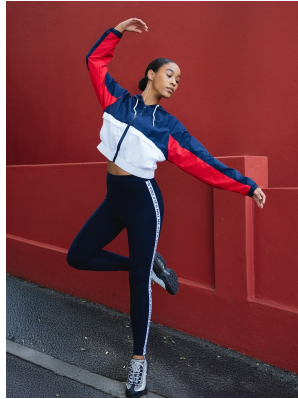

citizen

A Division Of Boss Models

CHLOE PETERSEN

Height: 175cm Bust: 83cm Waist: 67cm Hips: 93cm Shoe: 5 UK Hair: Dark Brown Eyes: Brown

citizen
A Division Of Boss Models

CHLOE PETERSEN

Height: 175cm Bust: 83cm Waist: 67cm Hips: 93cm Shoe: 5 UK Hair: Dark Brown Eyes: Brown