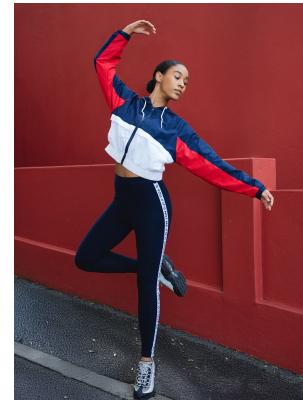

**citizen**  
*A Division Of Boss Models*

**CHLOE PETERSEN**

Height: 175cm Bust: 83cm Waist: 67cm Hips: 93cm Shoe: 5 UK Hair: Dark Brown Eyes: Brown

**citizen**  
*A Division Of Boss Models*

**CHLOE PETERSEN**

Height: 175cm Bust: 83cm Waist: 67cm Hips: 93cm Shoe: 5 UK Hair: Dark Brown Eyes: Brown