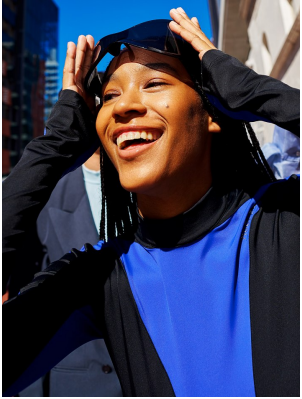

**citizen**  
*A Division Of Boss Models*

**CHLOE PETERSEN**

Height: 175cm Bust: 83cm Waist: 67cm Hips: 93cm Shoe: 5 UK Hair: Dark Brown Eyes: Brown

**citizen**  
*A Division Of Boss Models*

**CHLOE PETERSEN**

Height: 175cm Bust: 83cm Waist: 67cm Hips: 93cm Shoe: 5 UK Hair: Dark Brown Eyes: Brown