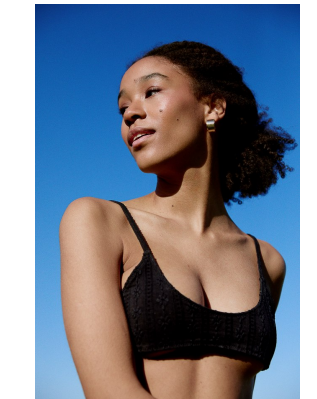

**citizen**  
*A Division Of Boss Models*

**CHLOE PETERSEN**

Height: 175cm Bust: 83cm Waist: 67cm Hips: 93cm Shoe: 5 UK Hair: Dark Brown Eyes: Brown

**citizen**  
*A Division Of Boss Models*

**CHLOE PETERSEN**

Height: 175cm Bust: 83cm Waist: 67cm Hips: 93cm Shoe: 5 UK Hair: Dark Brown Eyes: Brown