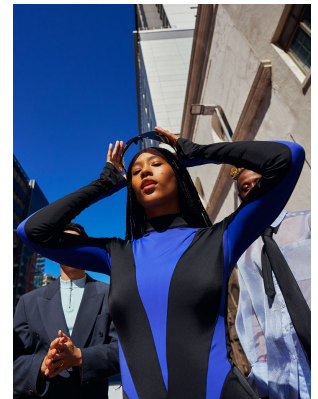

**citizen**  
*A Division Of Boss Models*

**CHLOE PETERSEN**

Height: 175cm Bust: 83cm Waist: 67cm Hips: 93cm Shoe: 5 UK Hair: Dark Brown Eyes: Brown

**citizen**  
*A Division Of Boss Models*

**CHLOE PETERSEN**

Height: 175cm Bust: 83cm Waist: 67cm Hips: 93cm Shoe: 5 UK Hair: Dark Brown Eyes: Brown