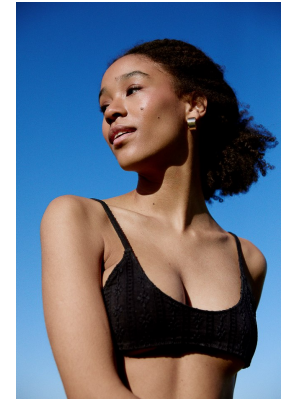

citizen

A Division Of Boss Models

CHLOE PETERSEN

Height: 175cm Bust: 83cm Waist: 67cm Hips: 93cm Shoe: 5 UK Hair: Dark Brown Eyes: Brown

citizen
A Division Of Boss Models

CHLOE PETERSEN

Height: 175cm Bust: 83cm Waist: 67cm Hips: 93cm Shoe: 5 UK Hair: Dark Brown Eyes: Brown