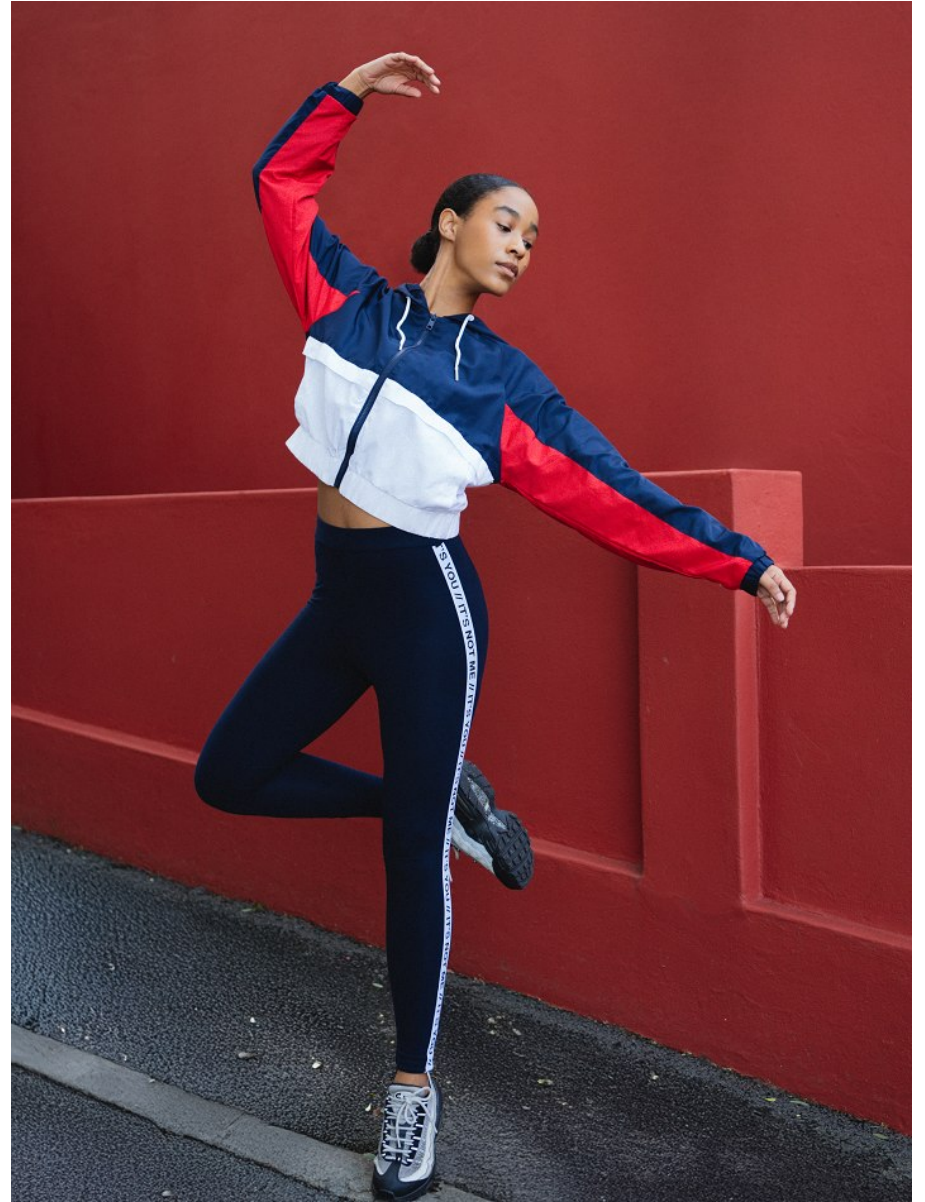

citizen
A Division Of Boss Models

CHLOE PETERSEN

Height: 175cm Bust: 83cm Waist: 67cm Hips: 93cm Shoe: 5 UK Hair: Dark Brown Eyes: Brown

citizen
A Division Of Boss Models

CHLOE PETERSEN

Height: 175cm Bust: 83cm Waist: 67cm Hips: 93cm Shoe: 5 UK Hair: Dark Brown Eyes: Brown