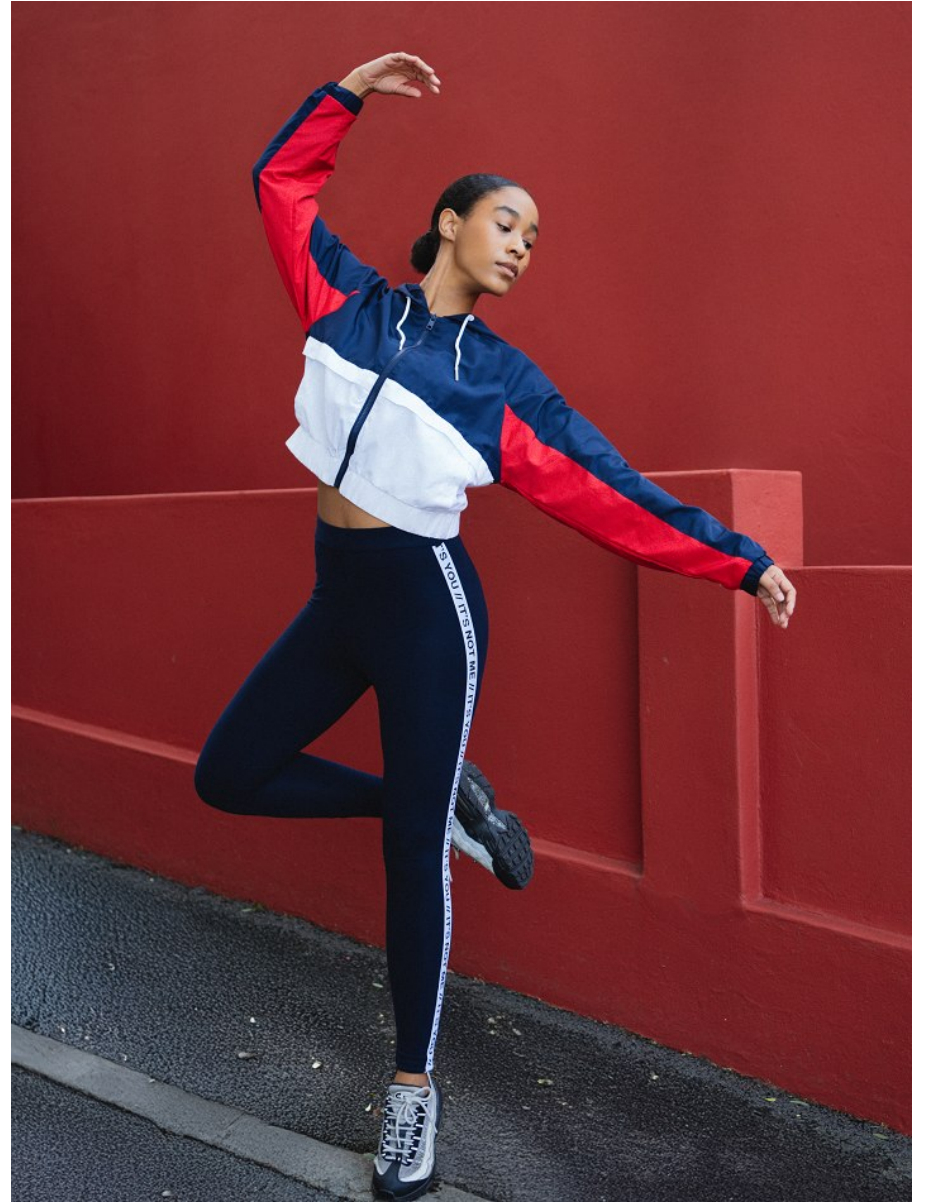

citizen
A Division Of Boss Models

CHLOE PETERSEN

Height: 175cm Bust: 83cm Waist: 67cm Hips: 93cm Shoe: 5 UK Hair: Dark Brown Eyes: Brown

CHLOE PETERSEN

Height: 175cm Bust: 83cm Waist: 67cm Hips: 93cm Shoe: 5 UK Hair: Dark Brown Eyes: Brown