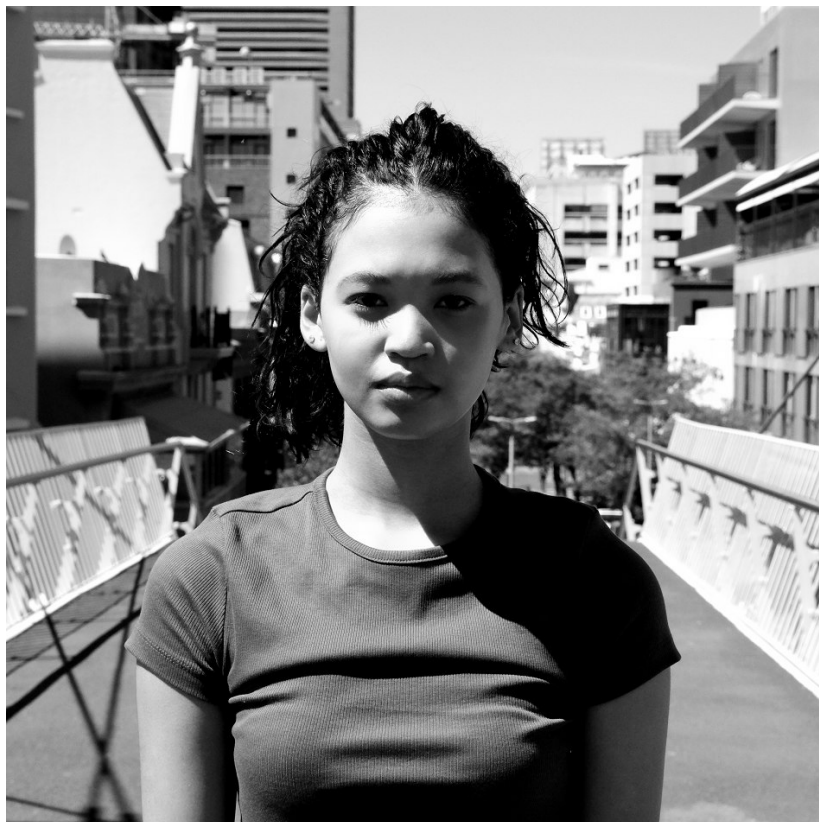

**citizen**  
*A Division Of Boss Models*

**KAILEN HILPERT**

Height: 166cm Bust: 76cm Waist: 59cm Hips: 88cm Shoe: 4 UK Hair: Black Eyes: Dark Brown

**KAILEN HILPERT**

Height: 166cm Bust: 76cm Waist: 59cm Hips: 88cm Shoe: 4 UK Hair: Black Eyes: Dark Brown

**citizen**  
*A Division Of Boss Models*

**KAILEN HILPERT**

Height: 166cm Bust: 76cm Waist: 59cm Hips: 88cm Shoe: 4 UK Hair: Black Eyes: Dark Brown

**citizen**  
*A Division Of Boss Models*

**KAILEN HILPERT**