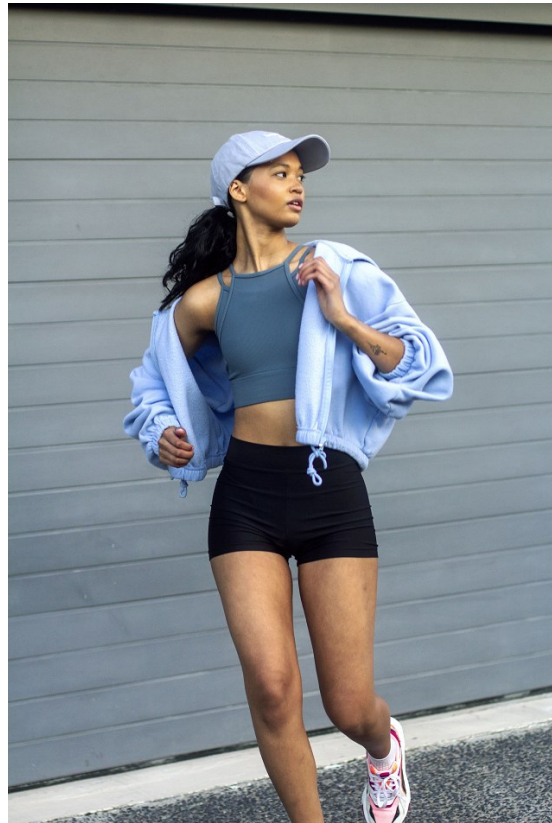

citizen
A Division Of Boss Models

KAILEN HILPERT

Height: 166cm Bust: 61cm Waist: 58cm Hips: 86cm Shoe: 4 UK Hair: Black Eyes: Dark Brown

KAILEN HILPERT

Height: 166cm Bust: 61cm Waist: 58cm Hips: 86cm Shoe: 4 UK Hair: Black Eyes: Dark Brown

citizen
A Division Of Boss Models

KAILEN HILPERT

Height: 166cm Bust: 61cm Waist: 58cm Hips: 86cm Shoe: 4 UK Hair: Black Eyes: Dark Brown

citizen
A Division Of Boss Models

KAILEN HILPERT

Height: 166cm Bust: 61cm Waist: 58cm Hips: 86cm Shoe: 4 UK Hair: Black Eyes: Dark Brown

KAILEN HILPERT

Height: 166cm Bust: 61cm Waist: 58cm Hips: 86cm Shoe: 4 UK Hair: Black Eyes: Dark Brown

citizen
A Division Of Boss Models

KAILEN HILPERT

Height: 166cm Bust: 61cm Waist: 58cm Hips: 86cm Shoe: 4 UK Hair: Black Eyes: Dark Brown

citizen
A Division Of Boss Models

KAILEN HILPERT

Height: 166cm Bust: 61cm Waist: 58cm Hips: 86cm Shoe: 4 UK Hair: Black Eyes: Dark Brown