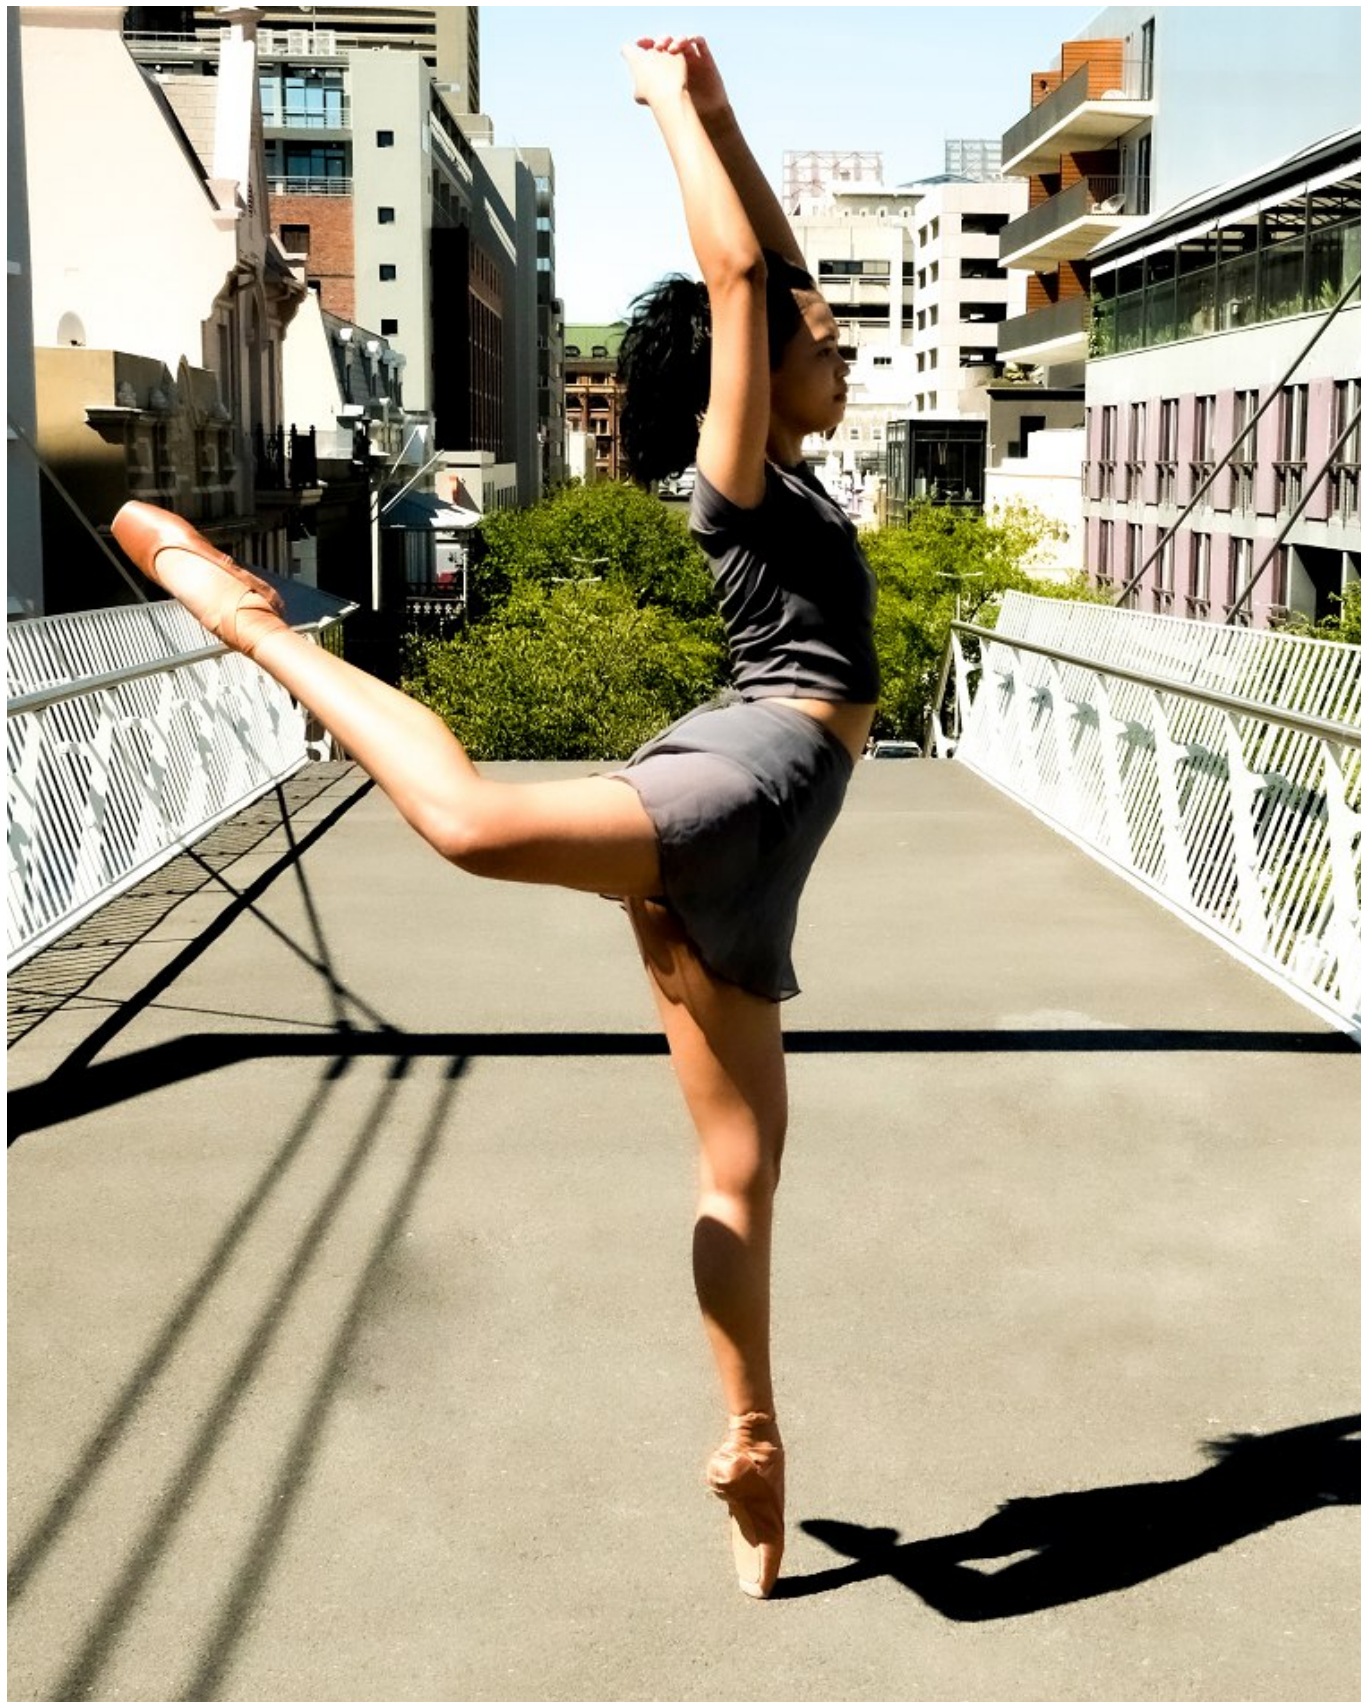

KAILEN HILPERT

citizen
A Division Of Boss Models

Height: 166cm Bust: 76cm Waist: 59cm Hips: 88cm Shoe: 4 UK Hair: Black Eyes: Dark Brown