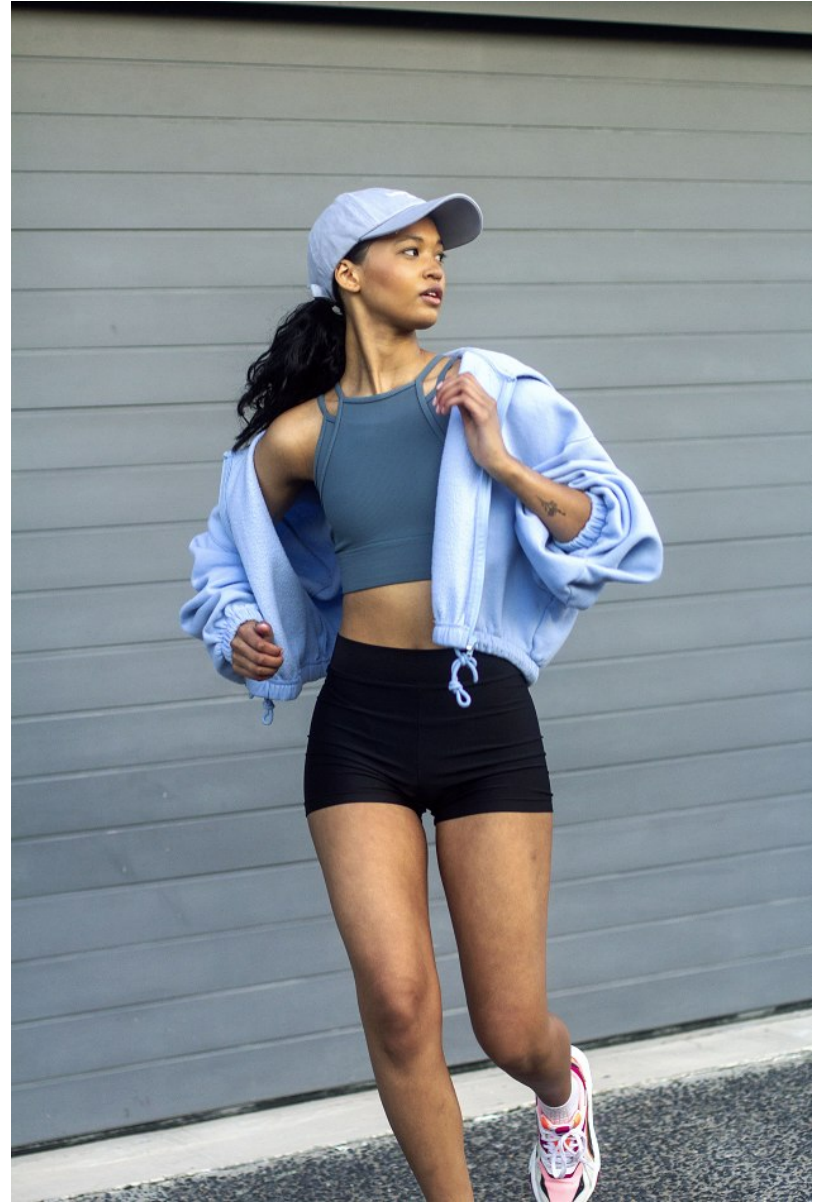

**citizen**  
*A Division Of Boss Models*

**KAILEN HILPERT**

Height: 166cm Bust: 61cm Waist: 58cm Hips: 86cm Shoe: 4 UK Hair: Black Eyes: Dark Brown

**KAILEN HILPERT**

Height: 166cm Bust: 61cm Waist: 58cm Hips: 86cm Shoe: 4 UK Hair: Black Eyes: Dark Brown

**citizen**  
*A Division Of Boss Models*

**KAILEN HILPERT**

Height: 166cm Bust: 61cm Waist: 58cm Hips: 86cm Shoe: 4 UK Hair: Black Eyes: Dark Brown

**citizen**  
*A Division Of Boss Models*

**KAILEN HILPERT**

Height: 166cm Bust: 61cm Waist: 58cm Hips: 86cm Shoe: 4 UK Hair: Black Eyes: Dark Brown

**citizen**  
*A Division Of Boss Models*

**KAILEN HILPERT**

Height: 166cm Bust: 61cm Waist: 58cm Hips: 86cm Shoe: 4 UK Hair: Black Eyes: Dark Brown