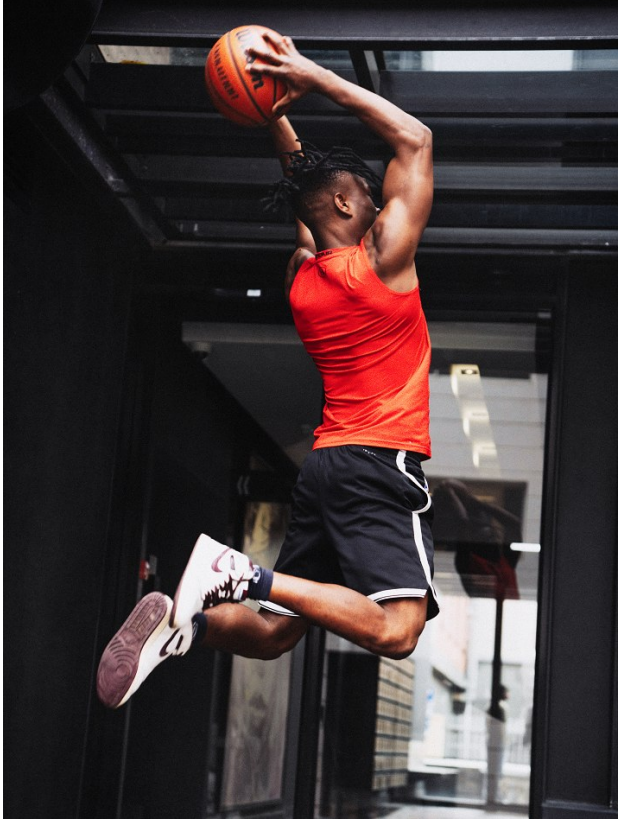

**citizen**  
*A Division Of Boss Models*

**KUDZAI CHIMBWANDA**

Height: 183cm Chest: 99cm Waist: 75cm Suit: R Shoe: 8 UK Hair: Black Eyes: Brown

**citizen**  
*A Division Of Boss Models*

**KUDZAI CHIMBWANDA**

Height: 183cm Chest: 99cm Waist: 75cm Suit: R Shoe: 8 UK Hair: Black Eyes: Brown

**KUDZAI CHIMBWANDA**

Height: 183cm Chest: 99cm Waist: 75cm Suit: R Shoe: 8 UK Hair: Black Eyes: Brown

**citizen**  
*A Division Of Boss Models*

**KUDZAI CHIMBWANDA**

Height: 183cm Chest: 99cm Waist: 75cm Suit: R Shoe: 8 UK Hair: Black Eyes: Brown

**citizen**  
*A Division Of Boss Models*

**KUDZAI CHIMBWANDA**

Height: 183cm Chest: 99cm Waist: 75cm Suit: R Shoe: 8 UK Hair: Black Eyes: Brown