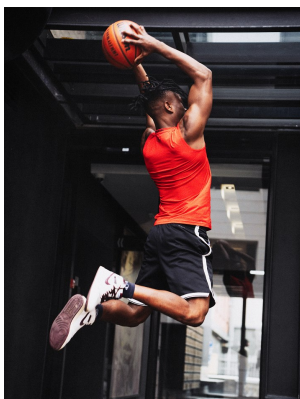

citizen

A Division Of Boss Models

KUDZAI CHIMBWANDA

Height: 183cm Chest: 99cm Waist: 75cm Suit: R Shoe: 8 UK Hair: Black Eyes: Brown