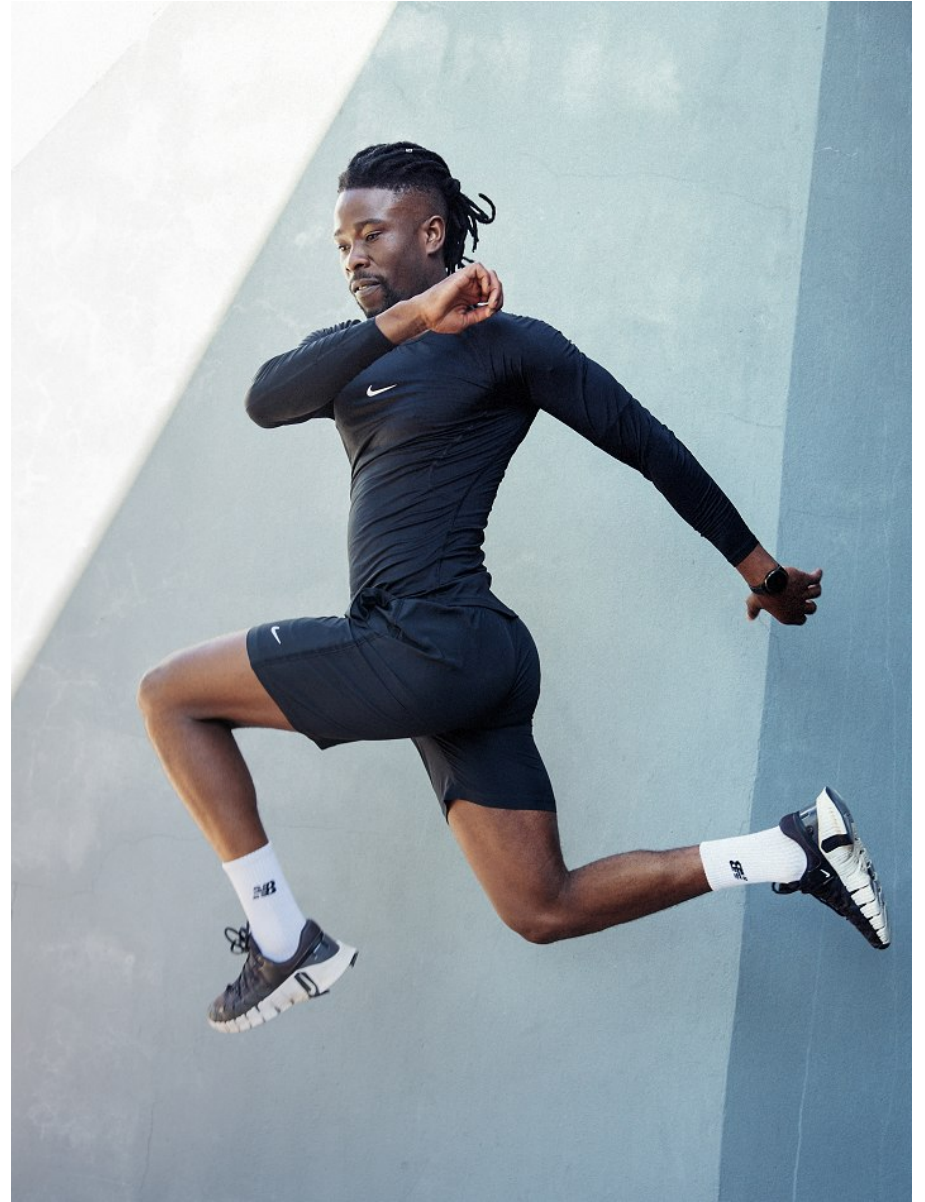

citizen
A Division Of Boss Models

KUDZAI CHIMBWANDA

Height: 183cm Chest: 99cm Waist: 75cm Suit: R Shoe: 8 UK Hair: Black Eyes: Brown