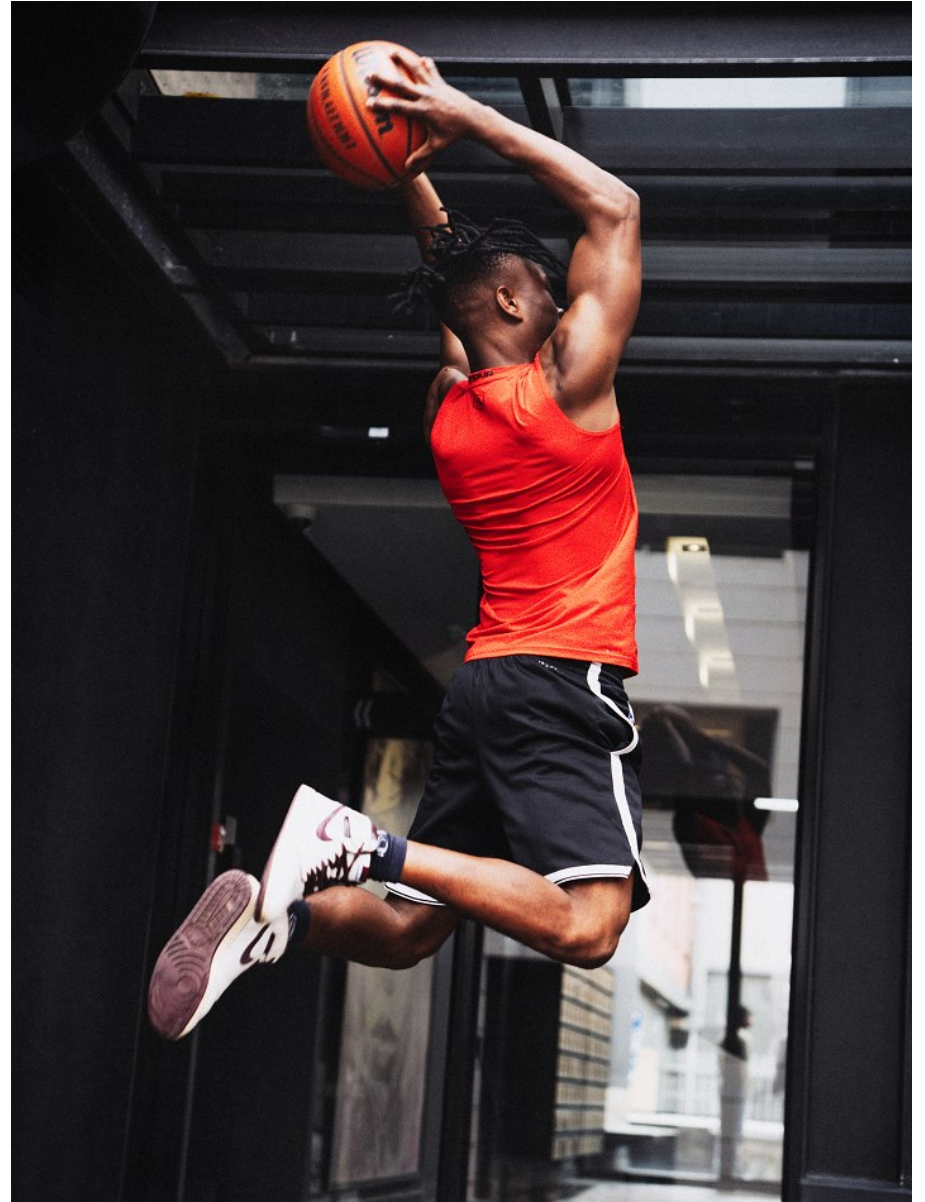

citizen
A Division Of Boss Models

KUDZAI CHIMBWANDA

Height: 183cm Chest: 99cm Waist: 75cm Suit: R Shoe: 8 UK Hair: Black Eyes: Brown

KUDZAI CHIMBWANDA

Height: 183cm Chest: 99cm Waist: 75cm Suit: R Shoe: 8 UK Hair: Black Eyes: Brown

Height: 183cm Chest: 99cm Waist: 75cm Suit: R Shoe: 8 UK Hair: Black Eyes: Brown

KUDZAI CHIMBWANDA

Height: 183cm Chest: 99cm Waist: 75cm Suit: R Shoe: 8 UK Hair: Black Eyes: Brown

citizen
A Division Of Boss Models