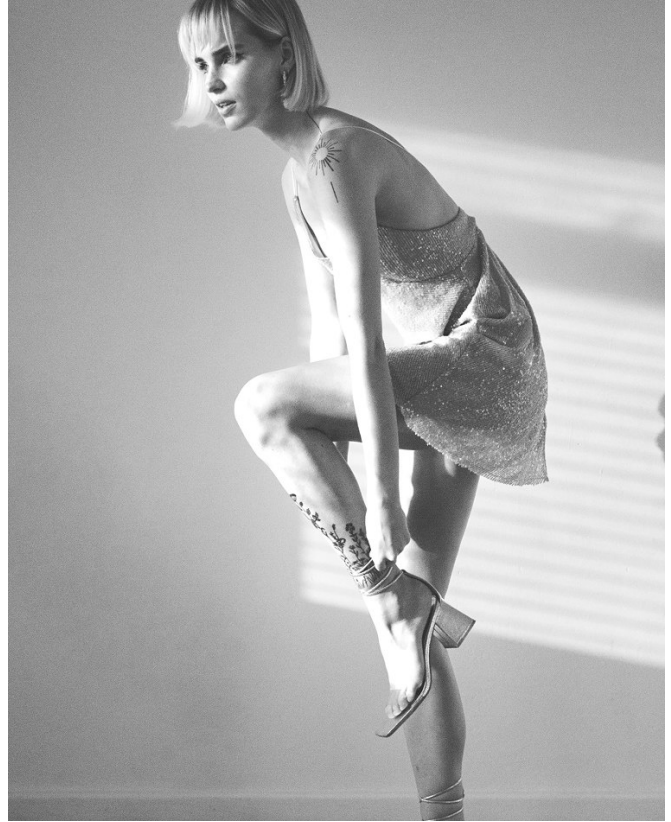

citizen
A Division Of Boss Models

MAGDEL COETZEE

Height: 170cm Bust: 79cm Waist: 57cm Hips: 88cm Shoe: 4.5 UK Hair: Blonde Eyes: Green

MAGDEL COETZEE

Height: 170cm Bust: 79cm Waist: 57cm Hips: 88cm Shoe: 4.5 UK Hair: Blonde Eyes: Green

citizen
A Division Of Boss Models

MAGDEL COETZEE

Height: 170cm Bust: 79cm Waist: 57cm Hips: 88cm Shoe: 4.5 UK Hair: Blonde Eyes: Green

citizen
A Division Of Boss Models

MAGDEL COETZEE

Height: 170cm Bust: 79cm Waist: 57cm Hips: 88cm Shoe: 4.5 UK Hair: Blonde Eyes: Green

MAGDEL COETZEE

Height: 170cm Bust: 79cm Waist: 57cm Hips: 88cm Shoe: 4.5 UK Hair: Blonde Eyes: Green

citizen
A Division Of Boss Models

MAGDEL COETZEE

Height: 170cm Bust: 79cm Waist: 57cm Hips: 88cm Shoe: 4.5 UK Hair: Blonde Eyes: Green