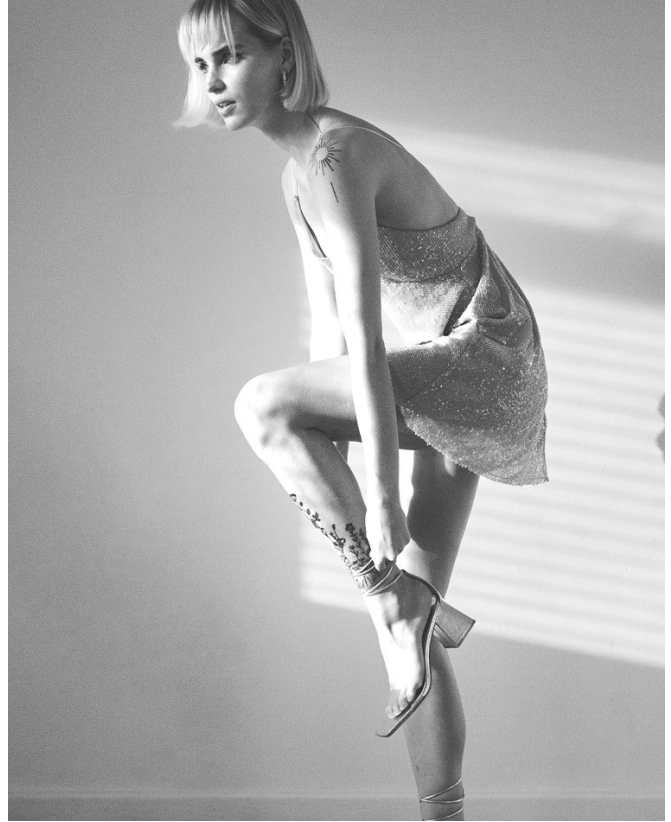

citizen
A Division Of Boss Models

MAGDEL COETZEE

Height: 170cm Bust: 78cm Waist: 59cm Hips: 89cm Shoe: 4.5 UK Hair: Blonde Eyes: Green

MAGDEL COETZEE

Height: 170cm Bust: 78cm Waist: 59cm Hips: 89cm Shoe: 4.5 UK Hair: Blonde Eyes: Green

citizen
A Division Of Boss Models

MAGDEL COETZEE

Height: 170cm Bust: 78cm Waist: 59cm Hips: 89cm Shoe: 4.5 UK Hair: Blonde Eyes: Green

citizen

A Division Of Boss Models

MAGDEL COETZEE

Height: 170cm Bust: 78cm Waist: 59cm Hips: 89cm Shoe: 4.5 UK Hair: Blonde Eyes: Green