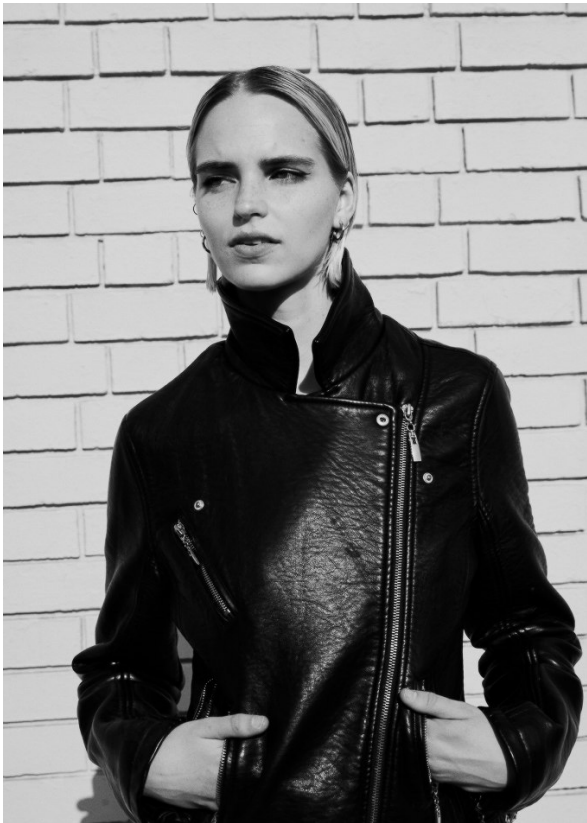

citizen
A Division Of Boss Models

MAGDEL COETZEE

Height: 170cm Bust: 78cm Waist: 59cm Hips: 89cm Shoe: 4.5 UK Hair: Blonde Eyes: Green