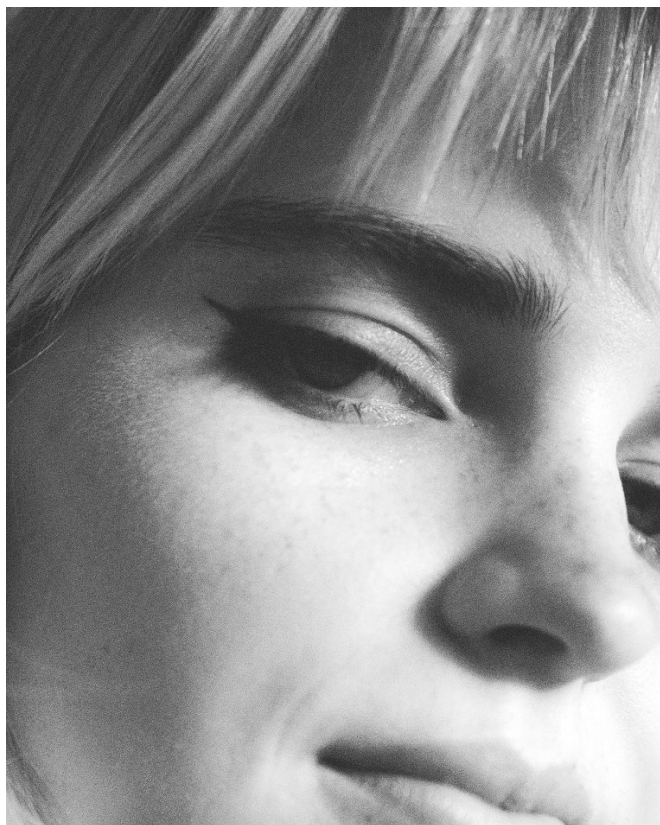

citizen
A Division Of Boss Models

MAGDEL COETZEE

Height: 170cm Bust: 78cm Waist: 59cm Hips: 89cm Shoe: 4.5 UK Hair: Blonde Eyes: Green

MAGDEL COETZEE

Height: 170cm Bust: 78cm Waist: 59cm Hips: 89cm Shoe: 4.5 UK Hair: Blonde Eyes: Green

citizen
A Division Of Boss Models

MAGDEL COETZEE

Height: 170cm Bust: 78cm Waist: 59cm Hips: 89cm Shoe: 4.5 UK Hair: Blonde Eyes: Green

citizen

A Division Of Boss Models

MAGDEL COETZEE

Height: 170cm Bust: 78cm Waist: 59cm Hips: 89cm Shoe: 4.5 UK Hair: Blonde Eyes: Green

citizen
A Division Of Boss Models

MAGDEL COETZEE

Height: 170cm Bust: 78cm Waist: 59cm Hips: 89cm Shoe: 4.5 UK Hair: Blonde Eyes: Green