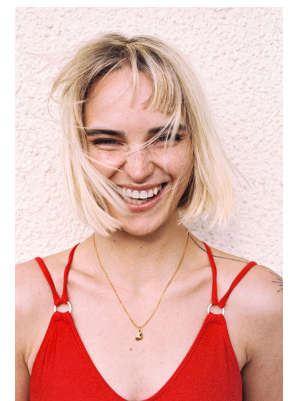

citizen

A Division Of Boss Models

MAGDEL COETZEE

Height: 170cm Bust: 78cm Waist: 59cm Hips: 89cm Shoe: 4.5 UK Hair: Blonde Eyes: Green

citizen

A Division Of Boss Models

MAGDEL COETZEE

Height: 170cm Bust: 78cm Waist: 59cm Hips: 89cm Shoe: 4.5 UK Hair: Blonde Eyes: Green