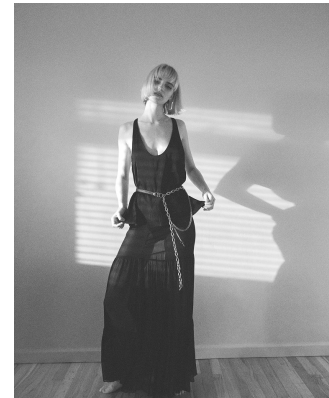

citizen

A Division Of Boss Models

MAGDEL COETZEE

Height: 170cm Bust: 78cm Waist: 59cm Hips: 89cm Shoe: 4.5 UK Hair: Blonde Eyes: Green

citizen

A Division Of Boss Models

MAGDEL COETZEE

Height: 170cm Bust: 78cm Waist: 59cm Hips: 89cm Shoe: 4.5 UK Hair: Blonde Eyes: Green