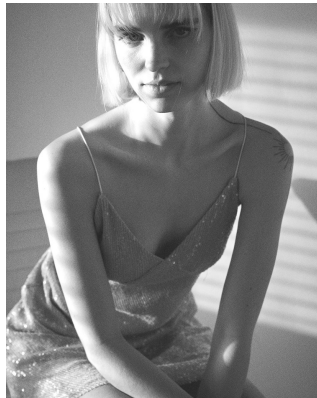

citizen

A Division Of Boss Models

MAGDEL COETZEE

Height: 170cm Bust: 78cm Waist: 59cm Hips: 89cm Shoe: 4.5 UK Hair: Blonde Eyes: Green

citizen

A Division Of Boss Models

MAGDEL COETZEE

Height: 170cm Bust: 78cm Waist: 59cm Hips: 89cm Shoe: 4.5 UK Hair: Blonde Eyes: Green