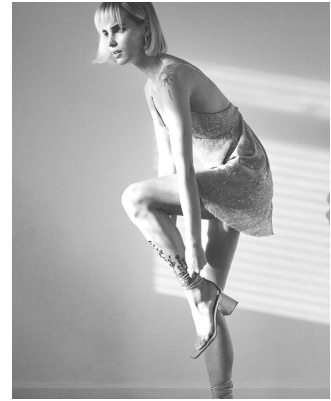

citizen

A Division Of Boss Models

MAGDEL COETZEE

Height: 170cm Bust: 79cm Waist: 57cm Hips: 88cm Shoe: 4.5 UK Hair: Blonde Eyes: Green