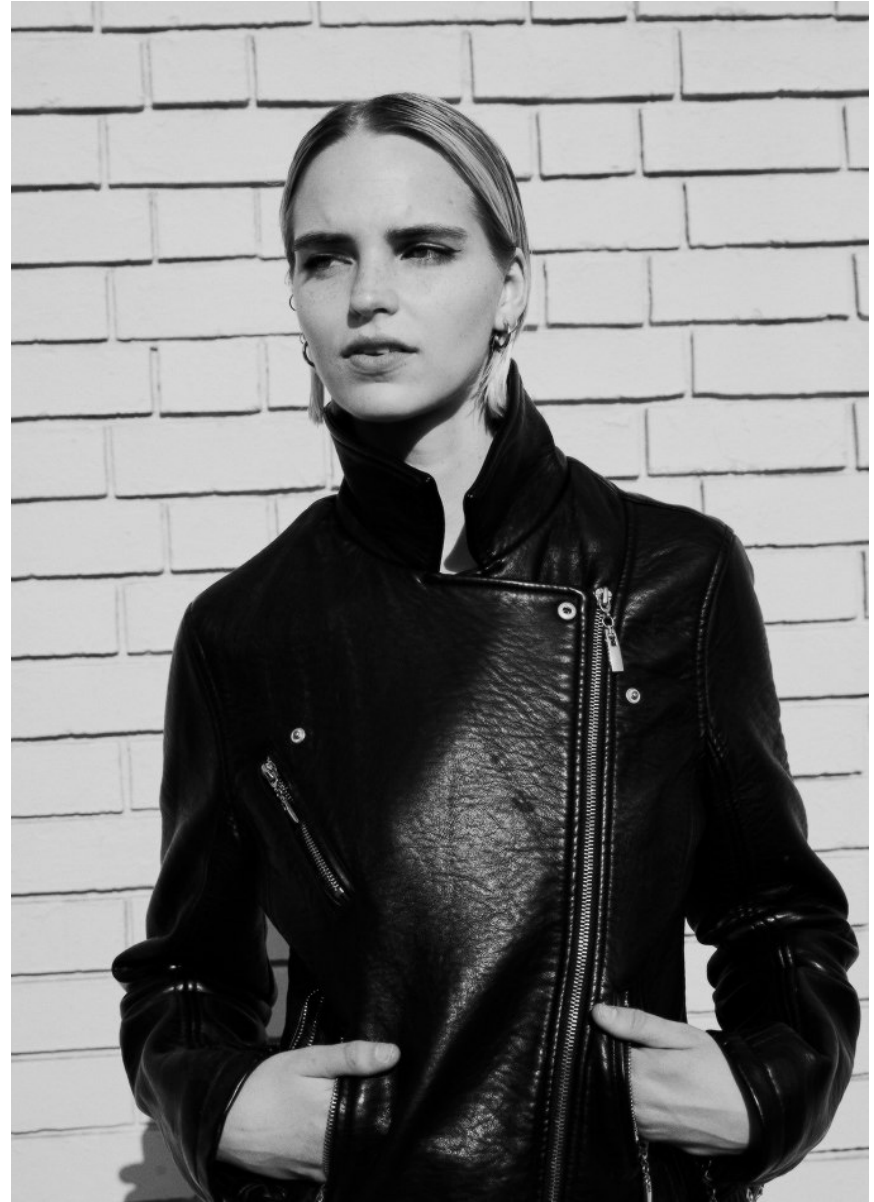

MAGDEL COETZEE

Height: 170cm Bust: 79cm Waist: 57cm Hips: 88cm Shoe: 4.5 UK Hair: Blonde Eyes: Green