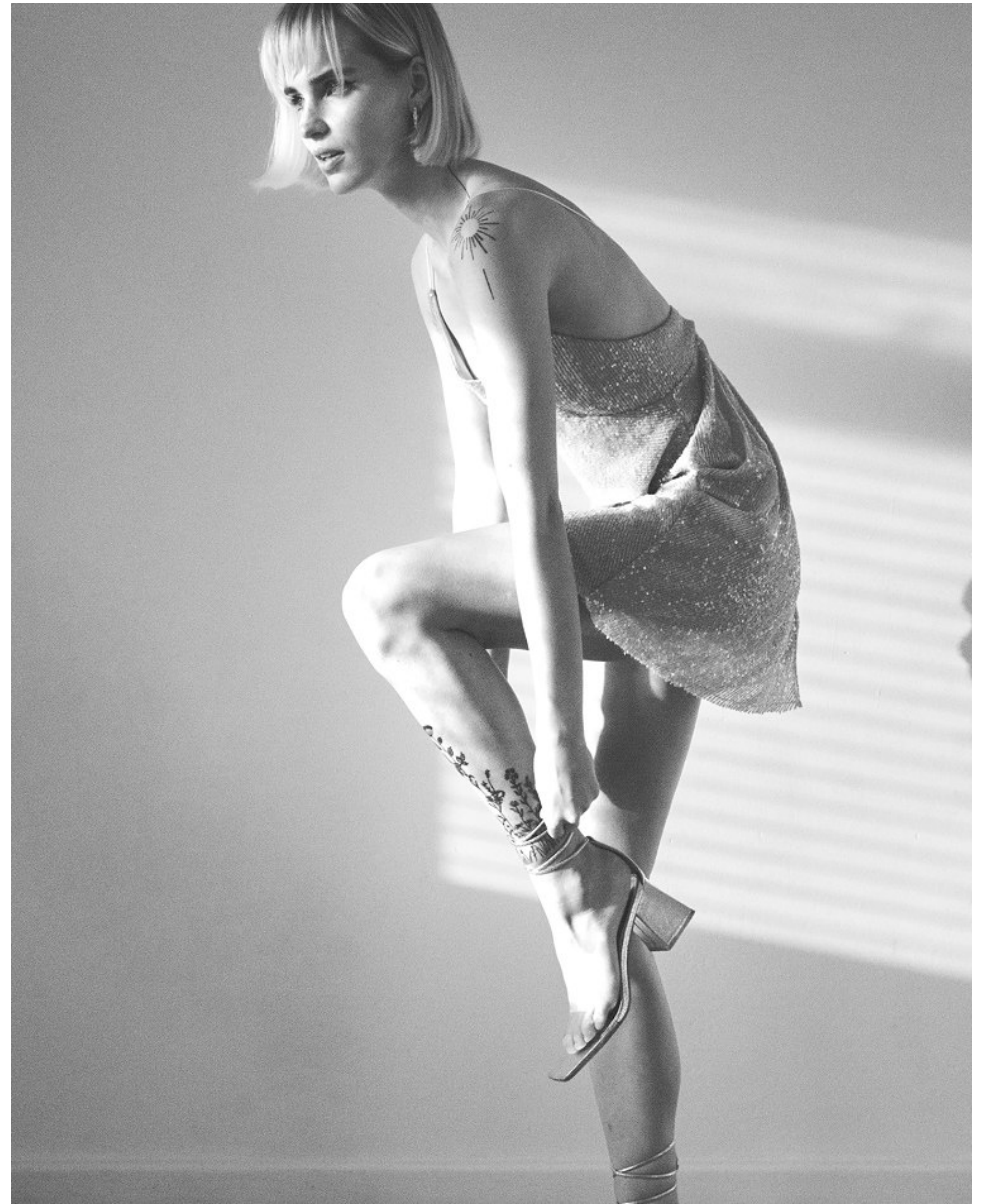

citizen
A Division Of Boss Models

MAGDEL COETZEE

Height: 170cm Bust: 78cm Waist: 59cm Hips: 89cm Shoe: 4.5 UK Hair: Blonde Eyes: Green