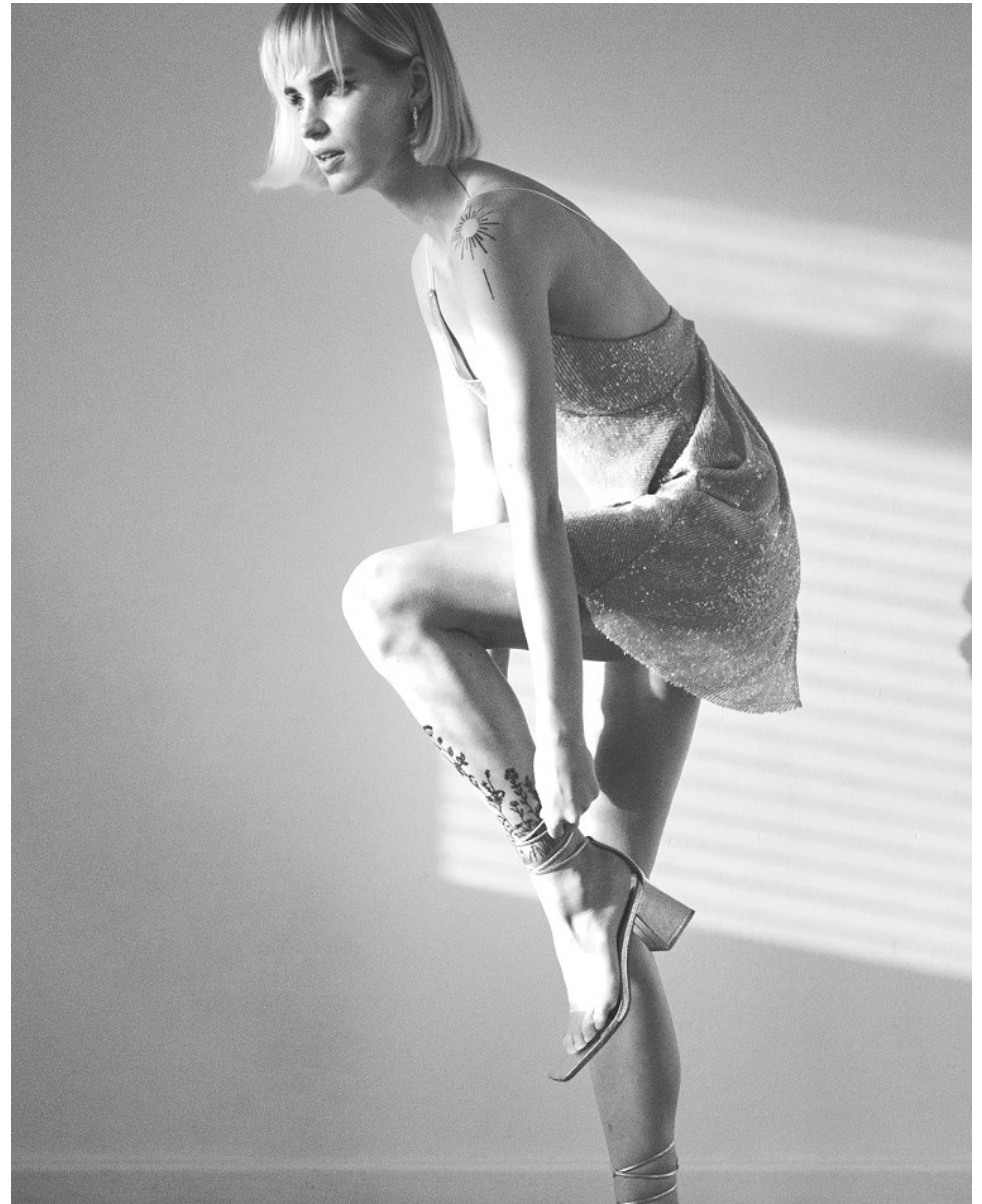

citizen
A Division Of Boss Models

MAGDEL COETZEE

Height: 170cm Bust: 79cm Waist: 57cm Hips: 88cm Shoe: 4.5 UK Hair: Blonde Eyes: Green