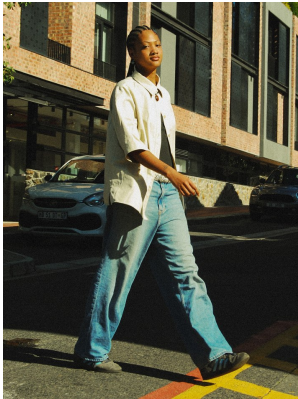

citizen

A Division Of Boss Models

JOEY MAY

Height: 177cm Bust: 82cm Waist: 71cm Hips: 94cm Shoe: 7.5 UK Hair: Dark Brown Eyes: Brown

citizen
A Division Of Boss Models

JOEY MAY

Height: 177cm Bust: 82cm Waist: 71cm Hips: 94cm Shoe: 7.5 UK Hair: Dark Brown Eyes: Brown