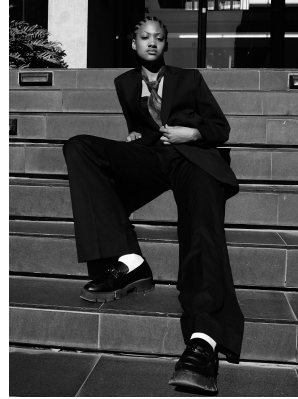

citizen

A Division Of Boss Models

JOEY MAY

Height: 177cm Bust: 82cm Waist: 71cm Hips: 94cm Shoe: 7.5 UK Hair: Dark Brown Eyes: Brown

citizen
A Division Of Boss Models

JOEY MAY

Height: 177cm Bust: 82cm Waist: 71cm Hips: 94cm Shoe: 7.5 UK Hair: Dark Brown Eyes: Brown