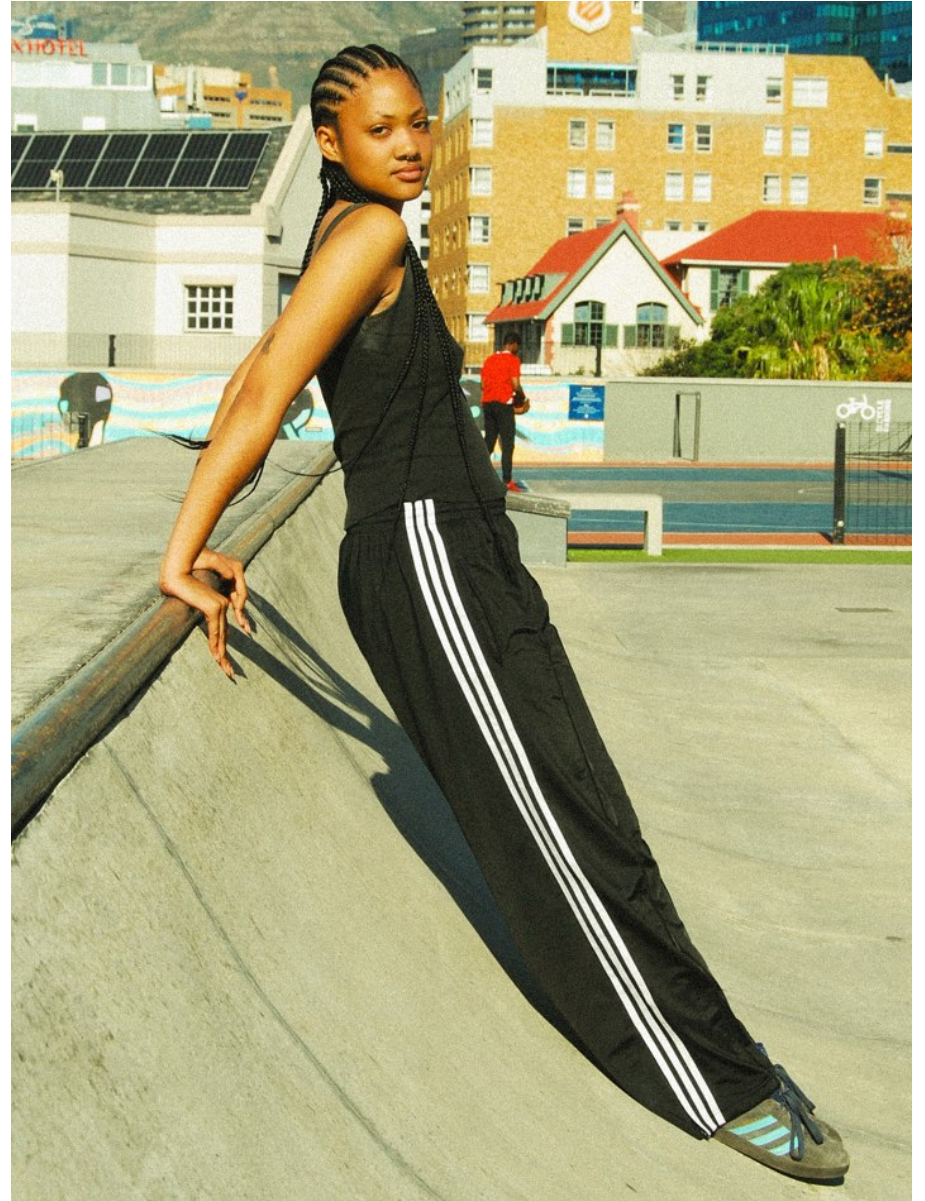

citizen
A Division Of Boss Models

JOEY MAY

Height: 177cm Bust: 82cm Waist: 71cm Hips: 94cm Shoe: 7.5 UK Hair: Dark Brown Eyes: Brown

citizen
A Division Of Boss Models

JOEY MAY

Height: 177cm Bust: 82cm Waist: 71cm Hips: 94cm Shoe: 7.5 UK Hair: Dark Brown Eyes: Brown