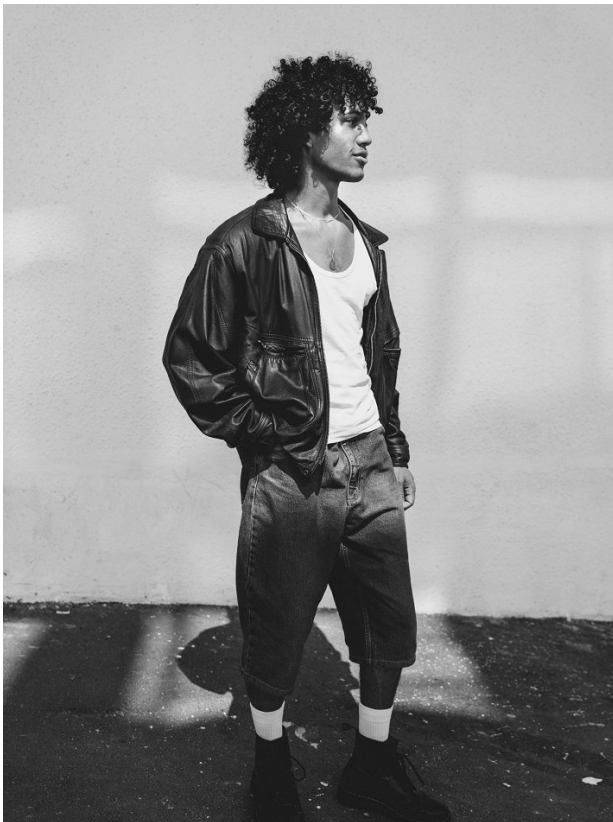

citizen
A Division Of Boss Models

SKYE SIPHO

Height: 176cm Chest: 95cm Waist: 73cm Suit: 36 R Shoe: 8.5 UK Hair: Dark Brown Eyes: Brown

citizen
A Division Of Boss Models

SKYE SIPHO

Height: 176cm Chest: 95cm Waist: 73cm Suit: 36 R Shoe: 8.5 UK Hair: Dark Brown Eyes: Brown

citizen
A Division Of Boss Models

SKYE SIPHO

Height: 176cm Chest: 95cm Waist: 73cm Suit: 36 R Shoe: 8.5 UK Hair: Dark Brown Eyes: Brown