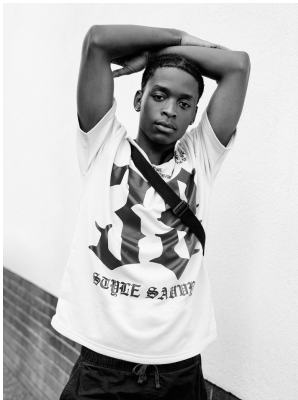

citizen

A Division Of Boss Models

FABIEN SIYABULELA

Height: 183cm Chest: 96cm Waist: 75cm Suit: 38 R Shoe: 10 UK Hair: Black Eyes: Brown