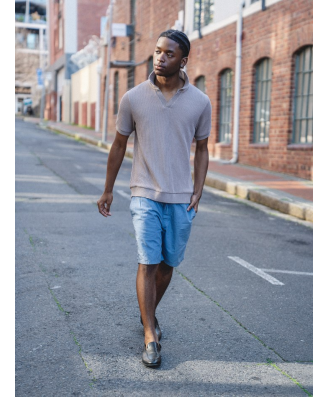

citizen

A Division Of Boss Models

FABIEN SIYABULELA

Height: 183cm Chest: 96cm Waist: 75cm Suit: 38 R Shoe: 10 UK Hair: Black Eyes: Brown