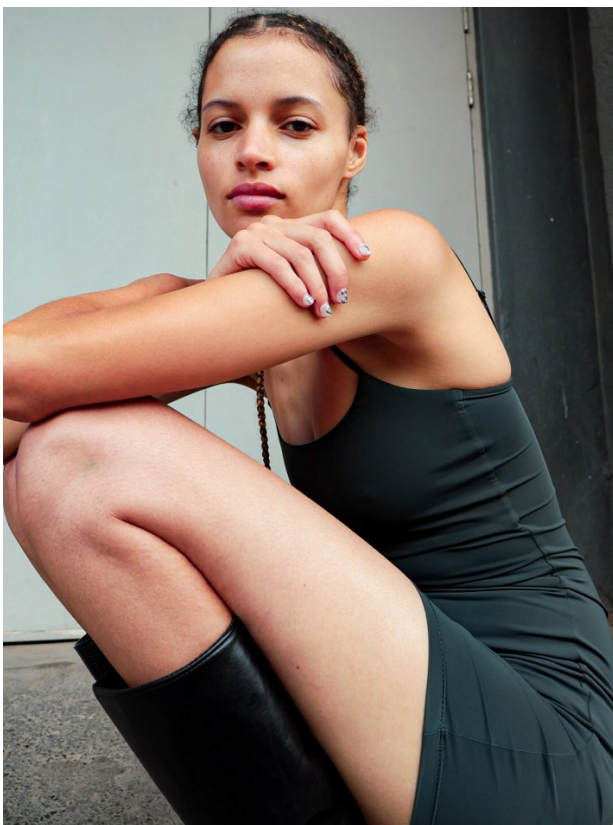

citizen
A Division Of Boss Models

ROSIE LININGTON

Height: 170cm Bust: 79cm Waist: 73cm Hips: 97cm Shoe: 7 UK Hair: Venetian Red Eyes: Dark Brown

citizen
A Division Of Boss Models

ROSIE LININGTON

Height: 170cm Bust: 79cm Waist: 73cm Hips: 97cm Shoe: 7 UK Hair: Venetian Red Eyes: Dark Brown

citizen
A Division Of Boss Models

ROSIE LININGTON

Height: 170cm Bust: 79cm Waist: 73cm Hips: 97cm Shoe: 7 UK Hair: Venetian Red Eyes: Dark Brown

ROSIE LININGTON

Height: 170cm Bust: 79cm Waist: 73cm Hips: 97cm Shoe: 7 UK Hair: Venetian Red Eyes: Dark Brown

ROSIE LININGTON

Height: 170cm Bust: 79cm Waist: 73cm Hips: 97cm Shoe: 7 UK Hair: Venetian Red Eyes: Dark Brown

ROSIE LININGTON

Height: 170cm Bust: 79cm Waist: 73cm Hips: 97cm Shoe: 7 UK Hair: Venetian Red Eyes: Dark Brown

ROSIE LININGTON

Height: 170cm Bust: 79cm Waist: 73cm Hips: 97cm Shoe: 7 UK Hair: Venetian Red Eyes: Dark Brown