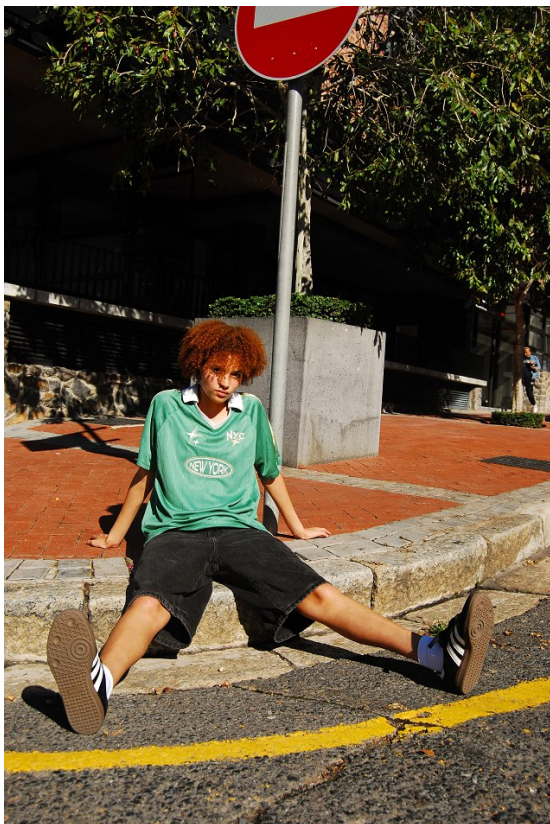

citizen
A Division Of Boss Models

ROSIE LININGTON

Height: 170cm Bust: 79cm Waist: 73cm Hips: 97cm Shoe: 7 UK Hair: Venetian Red Eyes: Dark Brown

citizen

A Division Of Boss Models

ROSIE LININGTON

Height: 170cm Bust: 79cm Waist: 73cm Hips: 97cm Shoe: 7 UK Hair: Venetian Red Eyes: Dark Brown

ROSIE LININGTON

Height: 170cm Bust: 79cm Waist: 73cm Hips: 97cm Shoe: 7 UK Hair: Venetian Red Eyes: Dark Brown