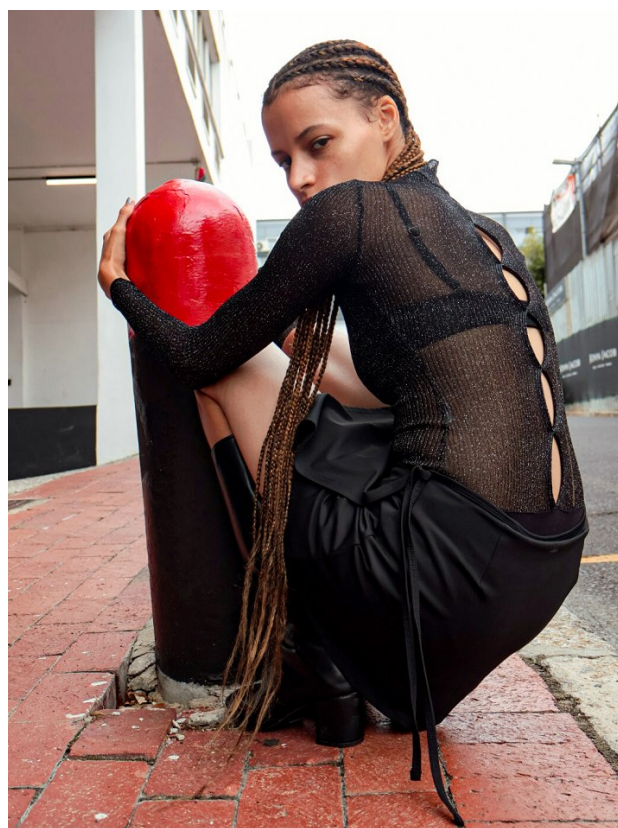

citizen
A Division Of Boss Models

ROSIE LININGTON

Height: 170cm Bust: 79cm Waist: 73cm Hips: 97cm Shoe: 7 UK Hair: Venetian Red Eyes: Dark Brown

citizen
A Division Of Boss Models

ROSIE LININGTON

Height: 170cm Bust: 79cm Waist: 73cm Hips: 97cm Shoe: 7 UK Hair: Venetian Red Eyes: Dark Brown

citizen
A Division Of Boss Models

ROSIE LININGTON

Height: 170cm Bust: 79cm Waist: 73cm Hips: 97cm Shoe: 7 UK Hair: Venetian Red Eyes: Dark Brown

ROSIE LININGTON

Height: 170cm Bust: 79cm Waist: 73cm Hips: 97cm Shoe: 7 UK Hair: Venetian Red Eyes: Dark Brown