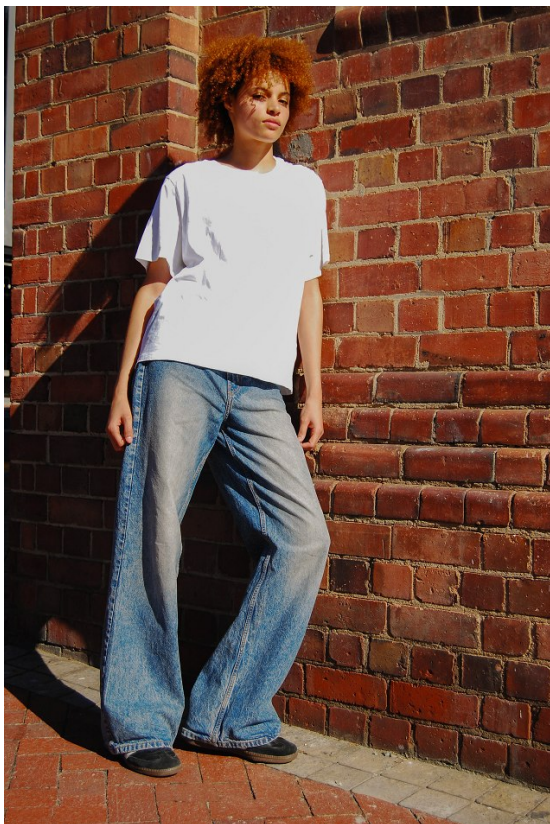

citizen
A Division Of Boss Models

ROSIE LININGTON

Height: 170cm Bust: 79cm Waist: 73cm Hips: 97cm Shoe: 7 UK Hair: Venetian Red Eyes: Dark Brown

citizen
A Division Of Boss Models

ROSIE LININGTON

Height: 170cm Bust: 79cm Waist: 73cm Hips: 97cm Shoe: 7 UK Hair: Venetian Red Eyes: Dark Brown

citizen
A Division Of Boss Models

ROSIE LININGTON

Height: 170cm Bust: 79cm Waist: 73cm Hips: 97cm Shoe: 7 UK Hair: Venetian Red Eyes: Dark Brown

ROSIE LININGTON

Height: 170cm Bust: 79cm Waist: 73cm Hips: 97cm Shoe: 7 UK Hair: Venetian Red Eyes: Dark Brown

ROSIE LININGTON

Height: 170cm Bust: 79cm Waist: 73cm Hips: 97cm Shoe: 7 UK Hair: Venetian Red Eyes: Dark Brown