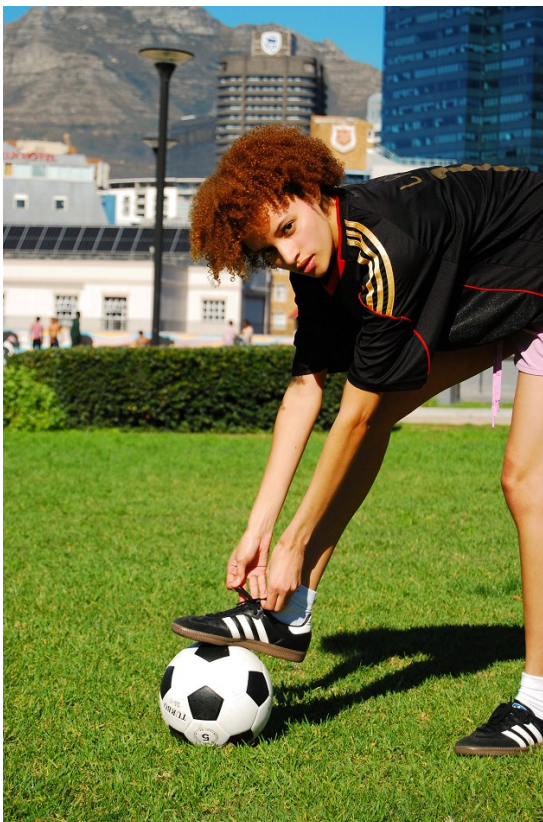

citizen
A Division Of Boss Models

ROSIE LININGTON

Height: 170cm Bust: 79cm Waist: 73cm Hips: 97cm Shoe: 7 UK Hair: Venetian Red Eyes: Dark Brown

citizen

A Division Of Boss Models

ROSIE LININGTON

Height: 170cm Bust: 79cm Waist: 73cm Hips: 97cm Shoe: 7 UK Hair: Venetian Red Eyes: Dark Brown