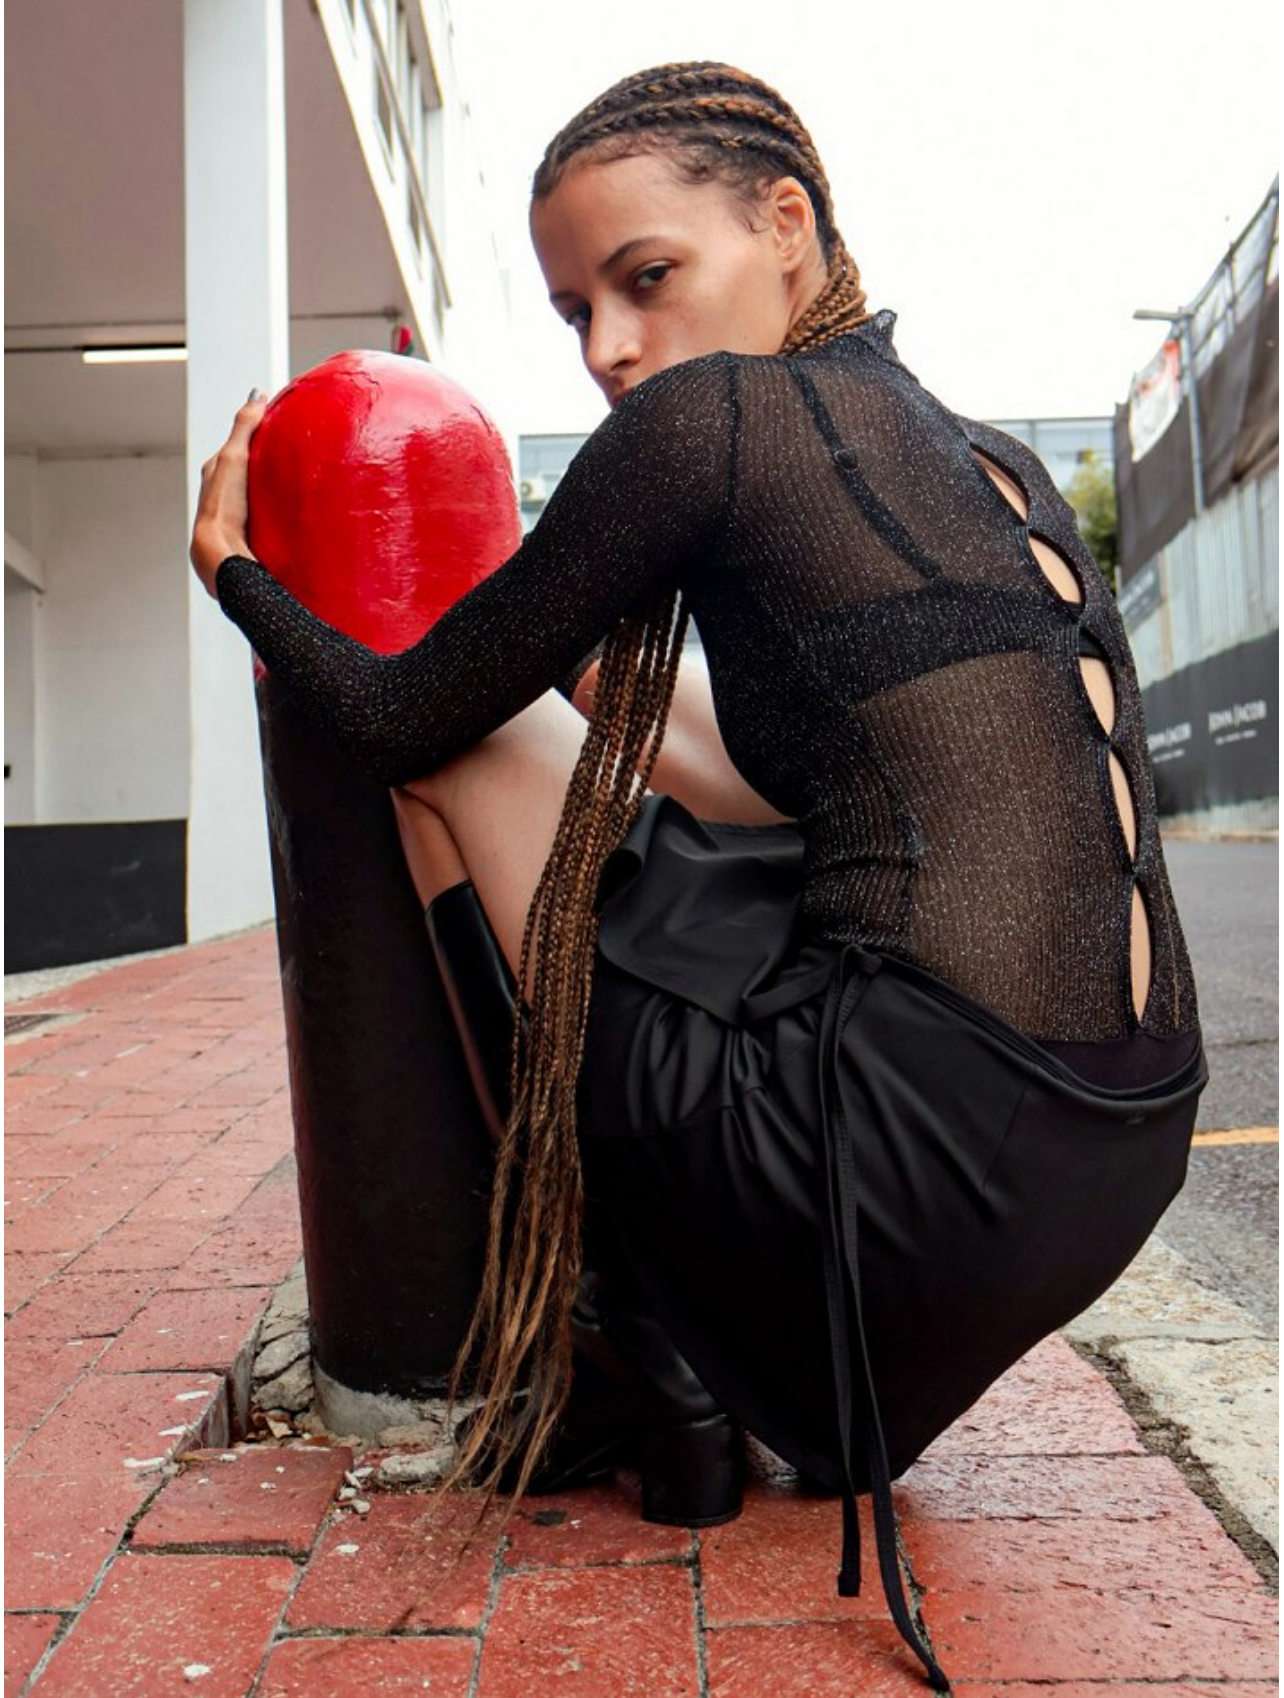

citizen
A Division Of Boss Models

ROSIE LININGTON

Height: 170cm Bust: 79cm Waist: 73cm Hips: 97cm Shoe: 7 UK Hair: Venetian Red Eyes: Dark Brown

citizen
A Division Of Boss Models

ROSIE LININGTON

Height: 170cm Bust: 79cm Waist: 73cm Hips: 97cm Shoe: 7 UK Hair: Venetian Red Eyes: Dark Brown