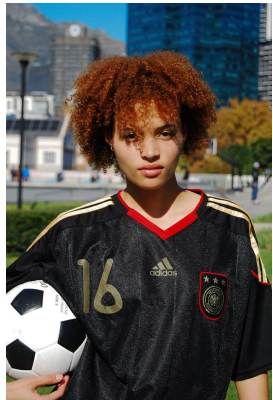

# citizen

A Division Of Boss Models

## ROSIE LININGTON

Height: 170cm Bust: 79cm Waist: 73cm Hips: 97cm Shoe: 7 UK Hair: Venetian Red Eyes: Dark Brown