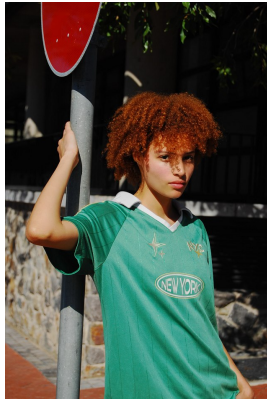

# citizen

A Division Of Boss Models

## ROSIE LININGTON

Height: 170cm Bust: 79cm Waist: 73cm Hips: 97cm Shoe: 7 UK Hair: Venetian Red Eyes: Dark Brown