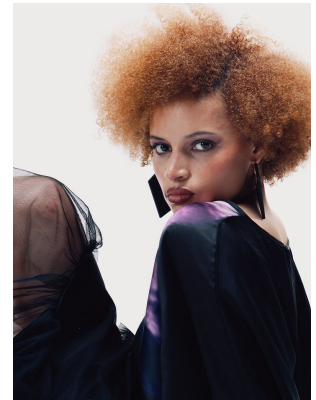

# citizen

A Division Of Boss Models

## ROSIE LININGTON

Height: 170cm Bust: 79cm Waist: 73cm Hips: 97cm Shoe: 7 UK Hair: Venetian Red Eyes: Dark Brown