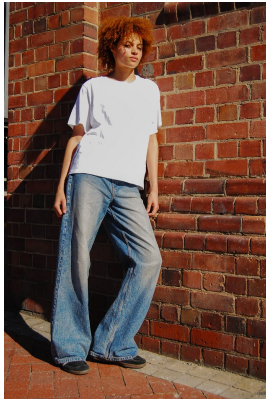

# citizen

A Division Of Boss Models

## ROSIE LININGTON

Height: 170cm Bust: 79cm Waist: 73cm Hips: 97cm Shoe: 7 UK Hair: Venetian Red Eyes: Dark Brown