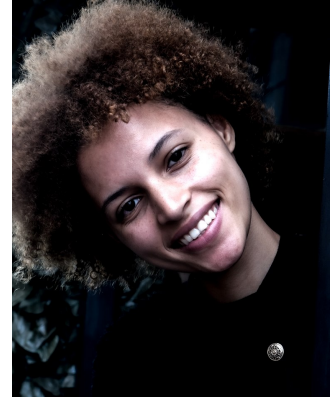

**citizen**  
*A Division Of Boss Models*

**ROSIE LININGTON**

Height: 170cm Bust: 82cm Waist: 68cm Hips: 90cm Shoe: 7 UK Hair: Venetian Red Eyes: Dark Brown