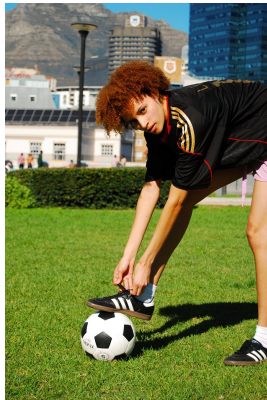

# citizen

A Division Of Boss Models

## ROSIE LININGTON

Height: 170cm Bust: 79cm Waist: 73cm Hips: 97cm Shoe: 7 UK Hair: Venetian Red Eyes: Dark Brown