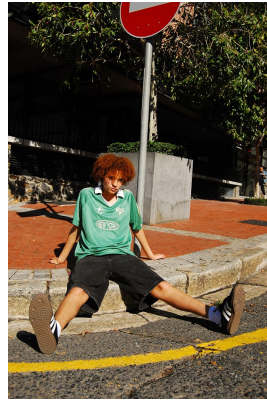

# citizen

A Division Of Boss Models

## ROSIE LININGTON

Height: 170cm Bust: 79cm Waist: 73cm Hips: 97cm Shoe: 7 UK Hair: Venetian Red Eyes: Dark Brown