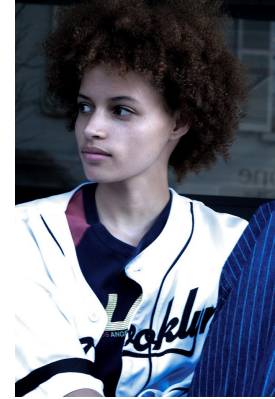

**citizen**  
*A Division Of Boss Models*

**ROSIE LININGTON**

Height: 170cm Bust: 82cm Waist: 68cm Hips: 90cm Shoe: 7 UK Hair: Venetian Red Eyes: Dark Brown