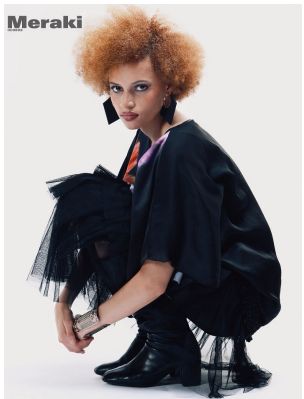

# citizen

A Division Of Boss Models

## ROSIE LININGTON

Height: 170cm Bust: 79cm Waist: 73cm Hips: 97cm Shoe: 7 UK Hair: Venetian Red Eyes: Dark Brown