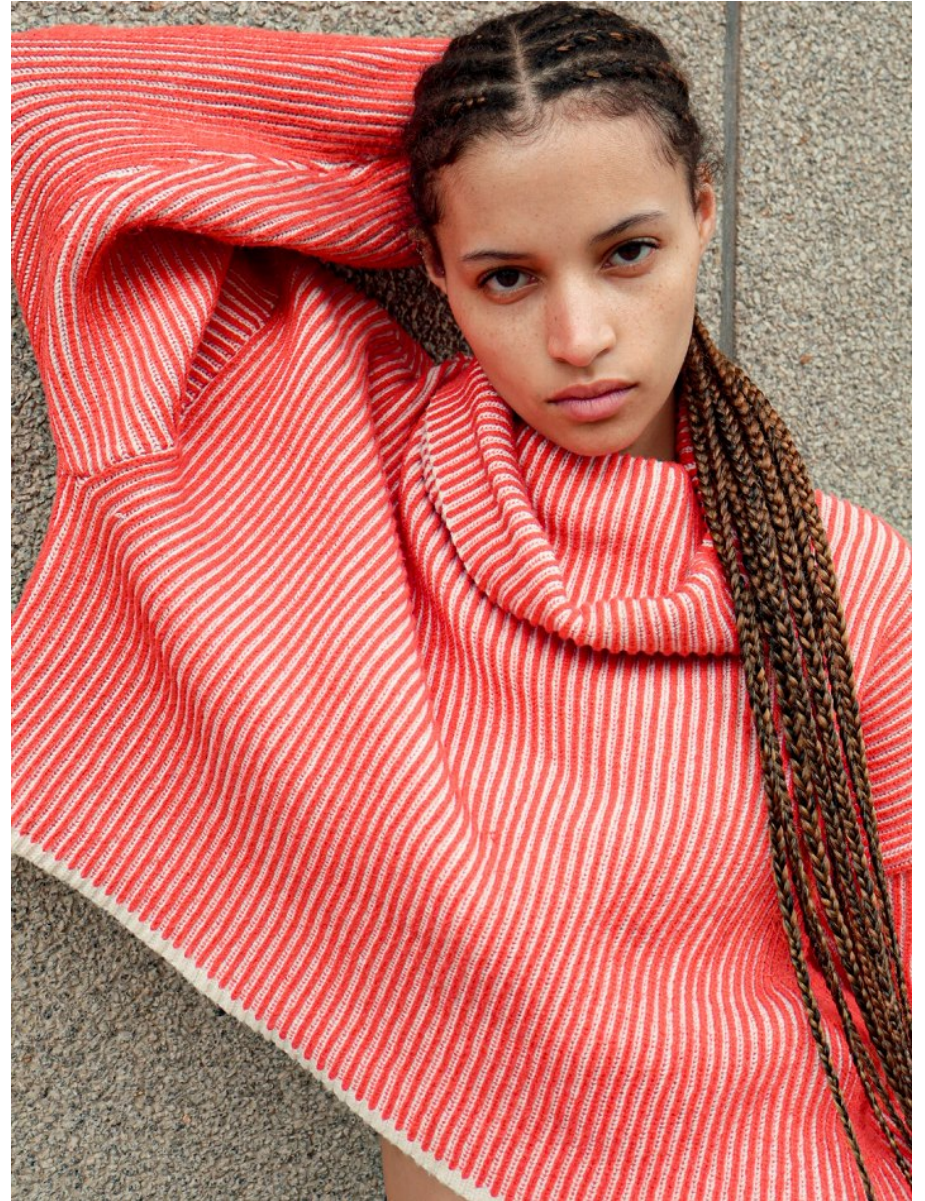

**citizen**  
*A Division Of Boss Models*

**ROSIE LININGTON**

Height: 170cm Bust: 79cm Waist: 73cm Hips: 97cm Shoe: 7 UK Hair: Venetian Red Eyes: Dark Brown

**ROSIE LININGTON**

Height: 170cm Bust: 79cm Waist: 73cm Hips: 97cm Shoe: 7 UK Hair: Venetian Red Eyes: Dark Brown

**ROSIE LININGTON**

Height: 170cm Bust: 79cm Waist: 73cm Hips: 97cm Shoe: 7 UK Hair: Venetian Red Eyes: Dark Brown

**citizen**  
*A Division Of Boss Models*

**ROSIE LININGTON**

Height: 170cm Bust: 79cm Waist: 73cm Hips: 97cm Shoe: 7 UK Hair: Venetian Red Eyes: Dark Brown

**ROSIE LININGTON**

Height: 170cm Bust: 79cm Waist: 73cm Hips: 97cm Shoe: 7 UK Hair: Venetian Red Eyes: Dark Brown

**ROSIE LININGTON**

Height: 170cm Bust: 79cm Waist: 73cm Hips: 97cm Shoe: 7 UK Hair: Venetian Red Eyes: Dark Brown