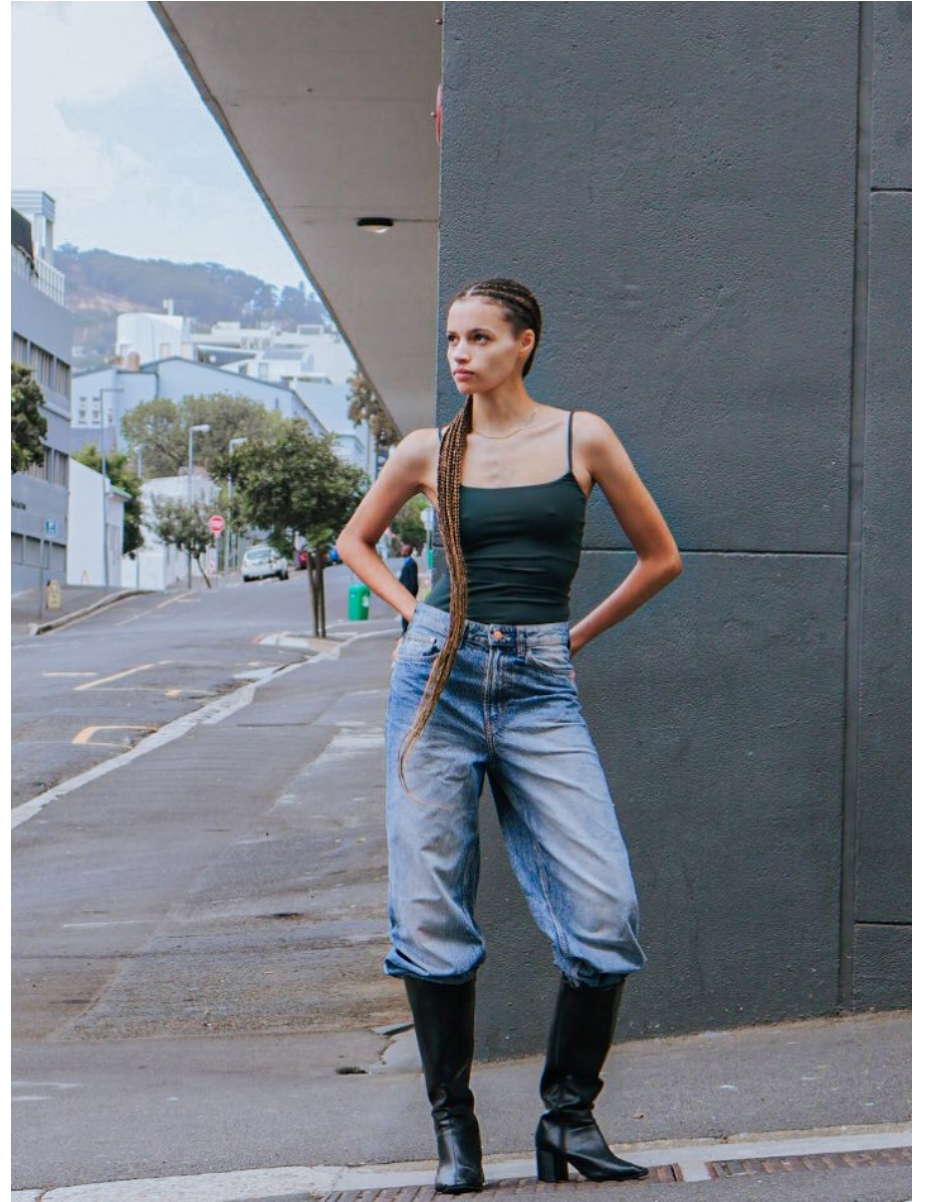

ROSIE LININGTON

Height: 170cm Bust: 79cm Waist: 73cm Hips: 97cm Shoe: 7 UK Hair: Venetian Red Eyes: Dark Brown