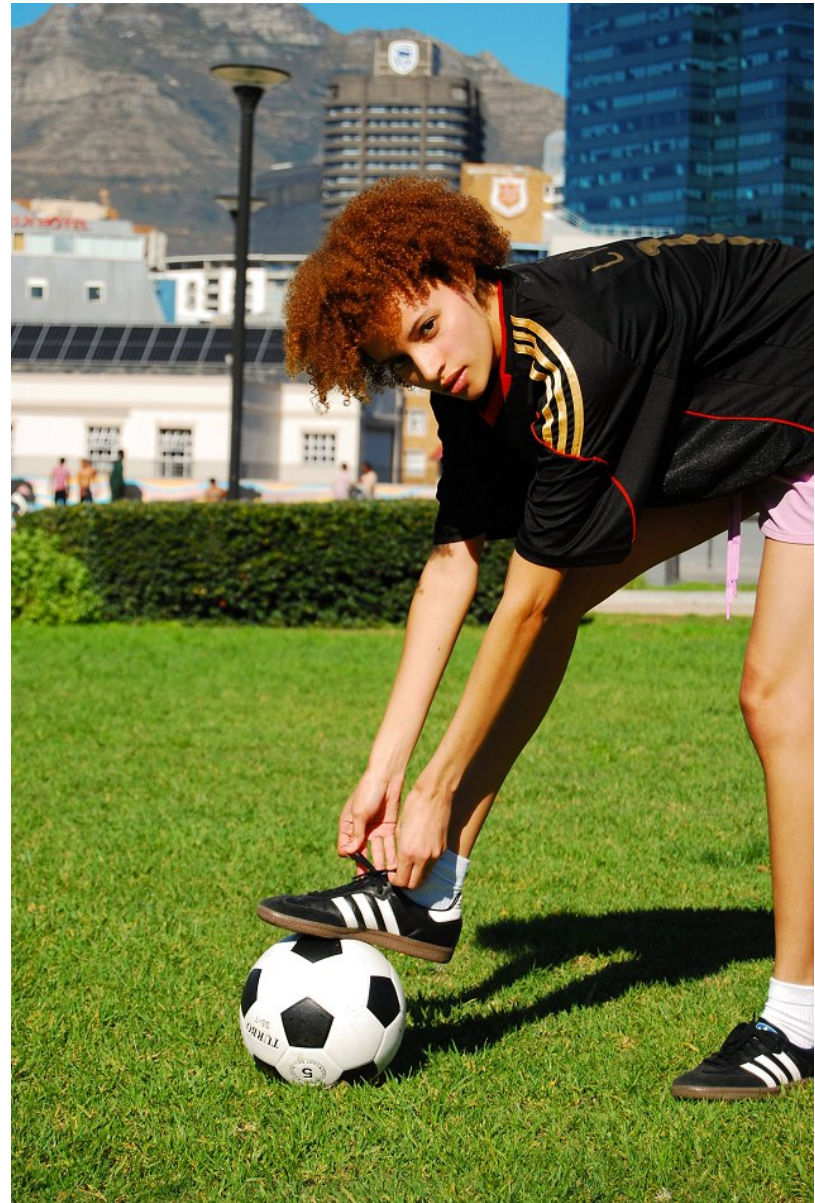

citizen
A Division Of Boss Models

ROSIE LININGTON

Height: 170cm Bust: 79cm Waist: 73cm Hips: 97cm Shoe: 7 UK Hair: Venetian Red Eyes: Dark Brown