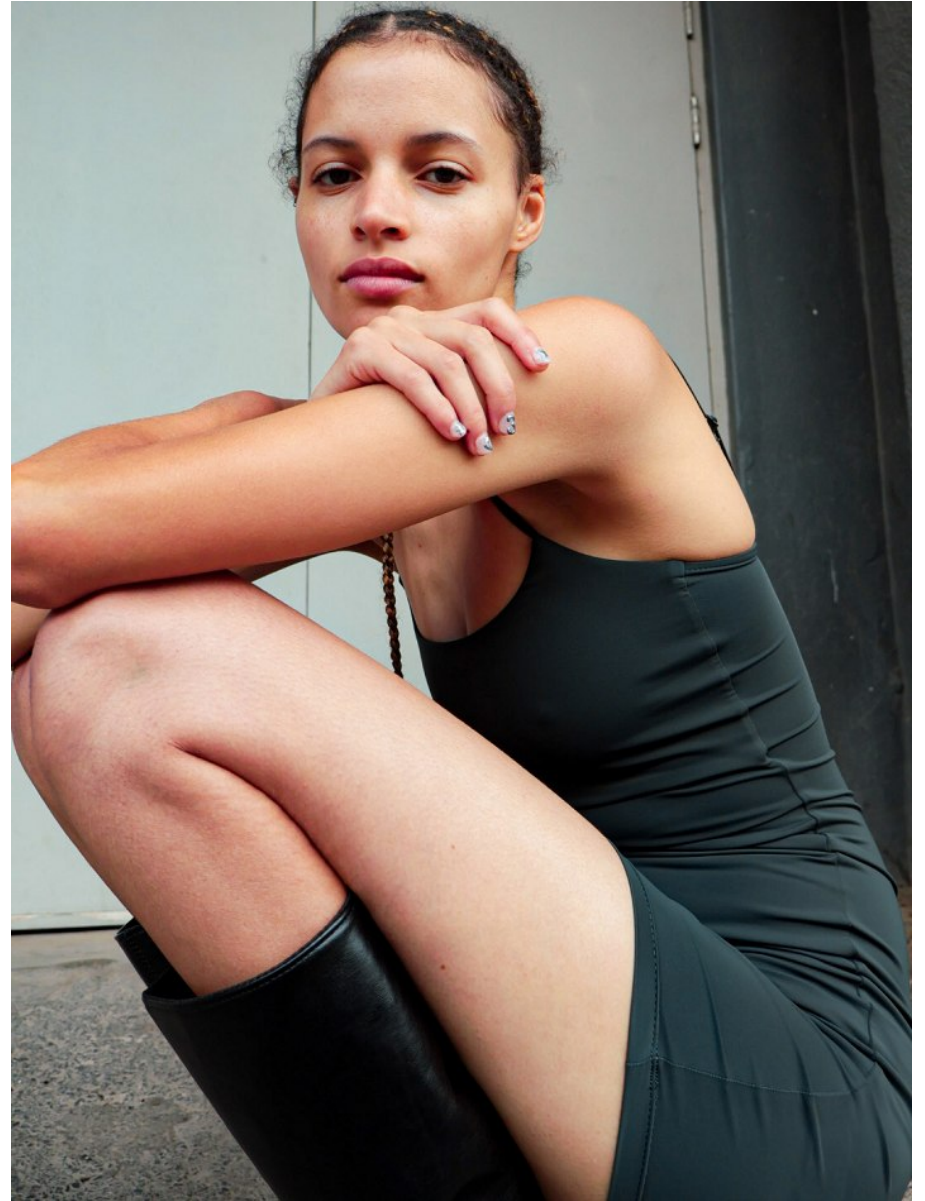

**citizen**  
*A Division Of Boss Models*

**ROSIE LININGTON**

Height: 170cm Bust: 79cm Waist: 73cm Hips: 97cm Shoe: 7 UK Hair: Venetian Red Eyes: Dark Brown

**ROSIE LININGTON**

Height: 170cm Bust: 79cm Waist: 73cm Hips: 97cm Shoe: 7 UK Hair: Venetian Red Eyes: Dark Brown

**ROSIE LININGTON**

Height: 170cm Bust: 79cm Waist: 73cm Hips: 97cm Shoe: 7 UK Hair: Venetian Red Eyes: Dark Brown

**citizen**  
*A Division Of Boss Models*

**ROSIE LININGTON**

Height: 170cm Bust: 79cm Waist: 73cm Hips: 97cm Shoe: 7 UK Hair: Venetian Red Eyes: Dark Brown

**ROSIE LININGTON**

Height: 170cm Bust: 79cm Waist: 73cm Hips: 97cm Shoe: 7 UK Hair: Venetian Red Eyes: Dark Brown

**ROSIE LININGTON**

Height: 170cm Bust: 79cm Waist: 73cm Hips: 97cm Shoe: 7 UK Hair: Venetian Red Eyes: Dark Brown