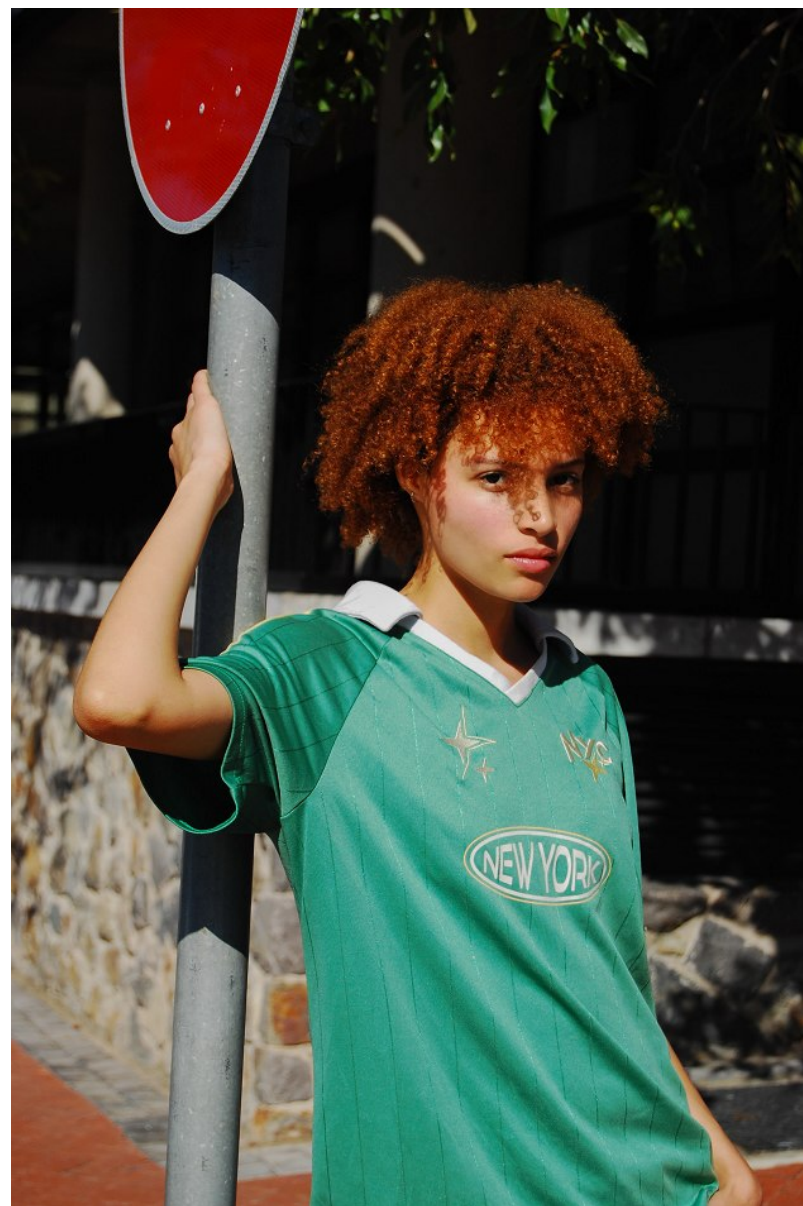

citizen
A Division Of Boss Models

ROSIE LININGTON

Height: 170cm Bust: 79cm Waist: 73cm Hips: 97cm Shoe: 7 UK Hair: Venetian Red Eyes: Dark Brown

citizen
A Division Of Boss Models

ROSIE LININGTON

Height: 170cm Bust: 79cm Waist: 73cm Hips: 97cm Shoe: 7 UK Hair: Venetian Red Eyes: Dark Brown

ROSIE LININGTON

Height: 170cm Bust: 79cm Waist: 73cm Hips: 97cm Shoe: 7 UK Hair: Venetian Red Eyes: Dark Brown

ROSIE LININGTON

Height: 170cm Bust: 79cm Waist: 73cm Hips: 97cm Shoe: 7 UK Hair: Venetian Red Eyes: Dark Brown

citizen
A Division Of Boss Models

ROSIE LININGTON

Height: 170cm Bust: 79cm Waist: 73cm Hips: 97cm Shoe: 7 UK Hair: Venetian Red Eyes: Dark Brown

ROSIE LININGTON

Height: 170cm Bust: 79cm Waist: 73cm Hips: 97cm Shoe: 7 UK Hair: Venetian Red Eyes: Dark Brown