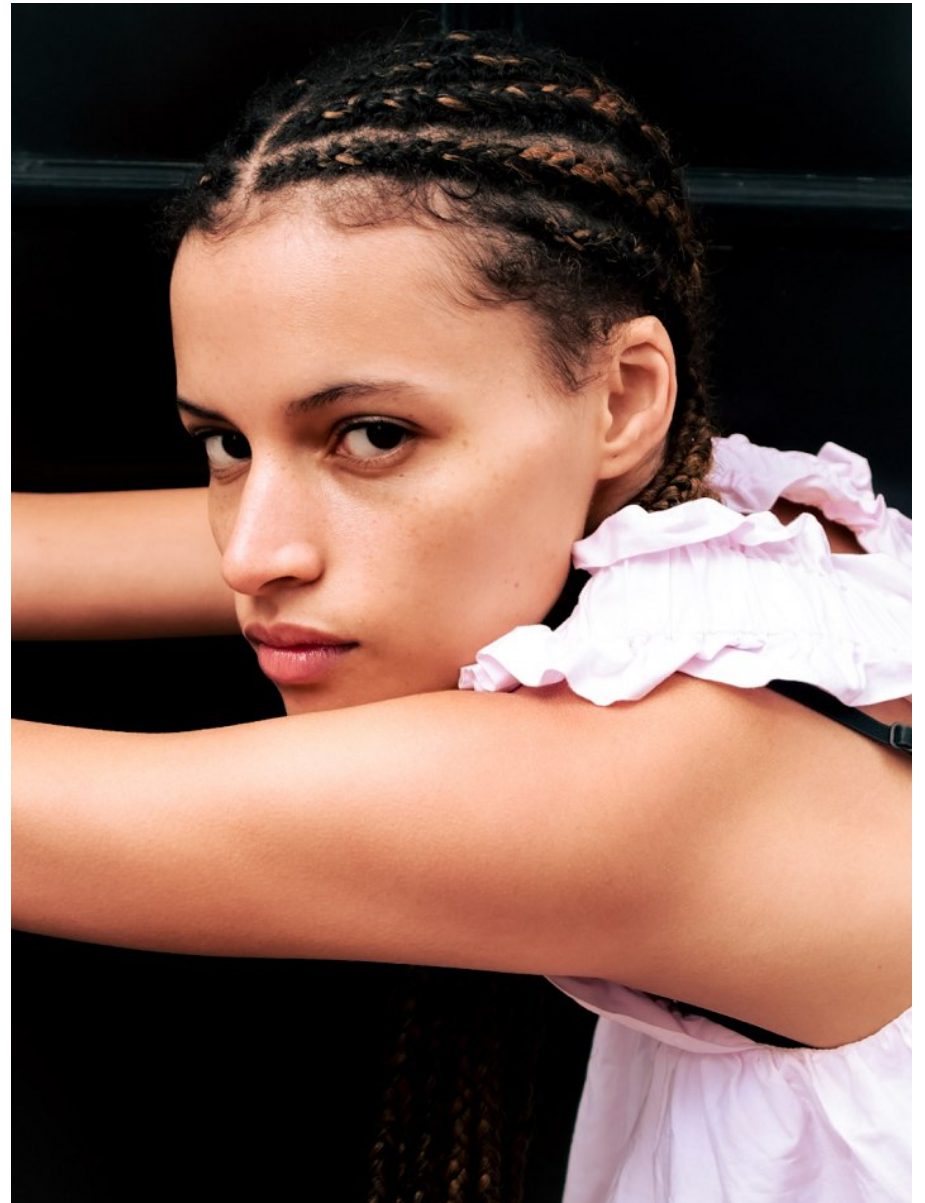

**citizen**  
*A Division Of Boss Models*

**ROSIE LININGTON**

Height: 170cm Bust: 79cm Waist: 73cm Hips: 97cm Shoe: 7 UK Hair: Venetian Red Eyes: Dark Brown

**ROSIE LININGTON**

Height: 170cm Bust: 79cm Waist: 73cm Hips: 97cm Shoe: 7 UK Hair: Venetian Red Eyes: Dark Brown

**ROSIE LININGTON**

Height: 170cm Bust: 79cm Waist: 73cm Hips: 97cm Shoe: 7 UK Hair: Venetian Red Eyes: Dark Brown

**citizen**  
*A Division Of Boss Models*

**ROSIE LININGTON**

Height: 170cm Bust: 79cm Waist: 73cm Hips: 97cm Shoe: 7 UK Hair: Venetian Red Eyes: Dark Brown

**ROSIE LININGTON**

Height: 170cm Bust: 79cm Waist: 73cm Hips: 97cm Shoe: 7 UK Hair: Venetian Red Eyes: Dark Brown

**ROSIE LININGTON**

Height: 170cm Bust: 79cm Waist: 73cm Hips: 97cm Shoe: 7 UK Hair: Venetian Red Eyes: Dark Brown