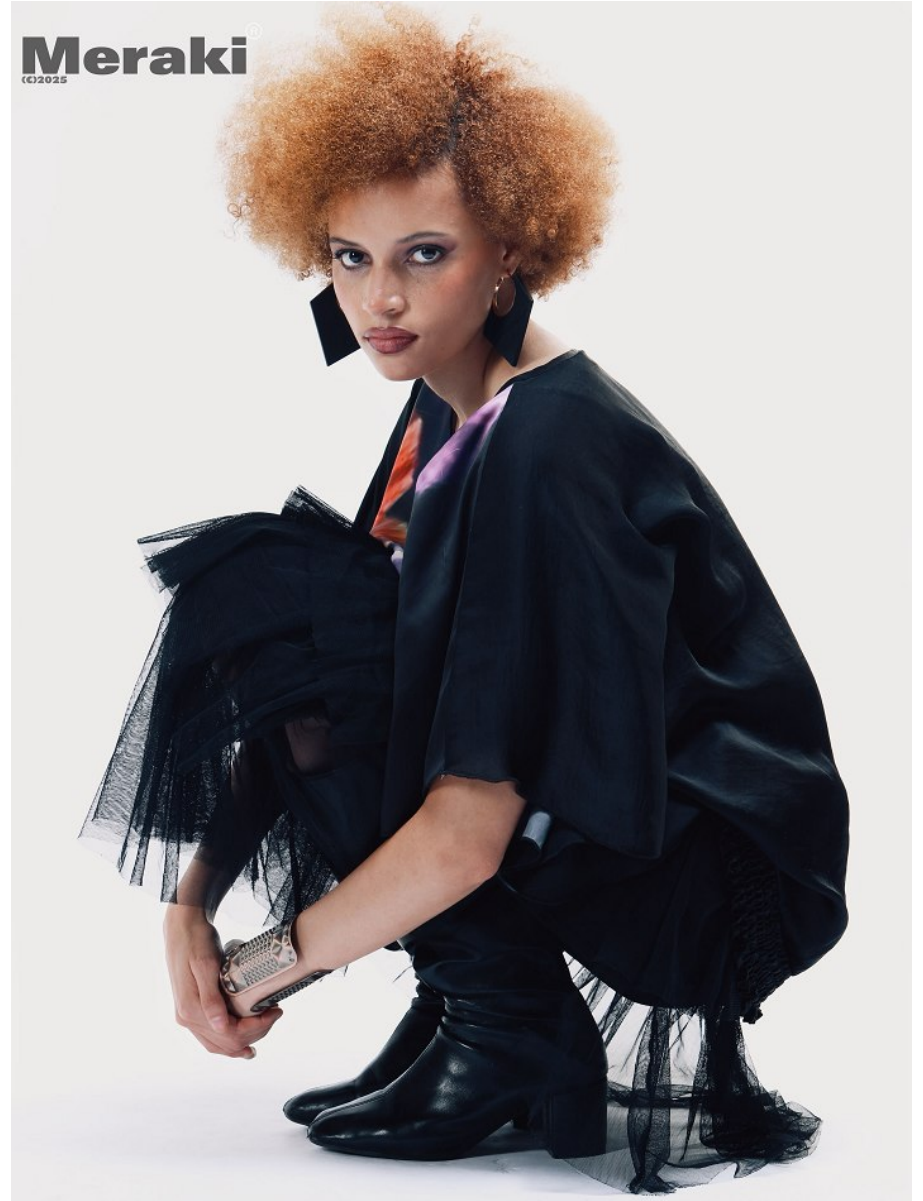

citizen
A Division Of Boss Models

ROSIE LININGTON

Height: 170cm Bust: 79cm Waist: 73cm Hips: 97cm Shoe: 7 UK Hair: Venetian Red Eyes: Dark Brown

citizen
A Division Of Boss Models

ROSIE LININGTON

Height: 170cm Bust: 79cm Waist: 73cm Hips: 97cm Shoe: 7 UK Hair: Venetian Red Eyes: Dark Brown

ROSIE LININGTON

Height: 170cm Bust: 79cm Waist: 73cm Hips: 97cm Shoe: 7 UK Hair: Venetian Red Eyes: Dark Brown

ROSIE LININGTON

Height: 170cm Bust: 79cm Waist: 73cm Hips: 97cm Shoe: 7 UK Hair: Venetian Red Eyes: Dark Brown

citizen
A Division Of Boss Models

ROSIE LININGTON

Height: 170cm Bust: 79cm Waist: 73cm Hips: 97cm Shoe: 7 UK Hair: Venetian Red Eyes: Dark Brown

ROSIE LININGTON

Height: 170cm Bust: 79cm Waist: 73cm Hips: 97cm Shoe: 7 UK Hair: Venetian Red Eyes: Dark Brown