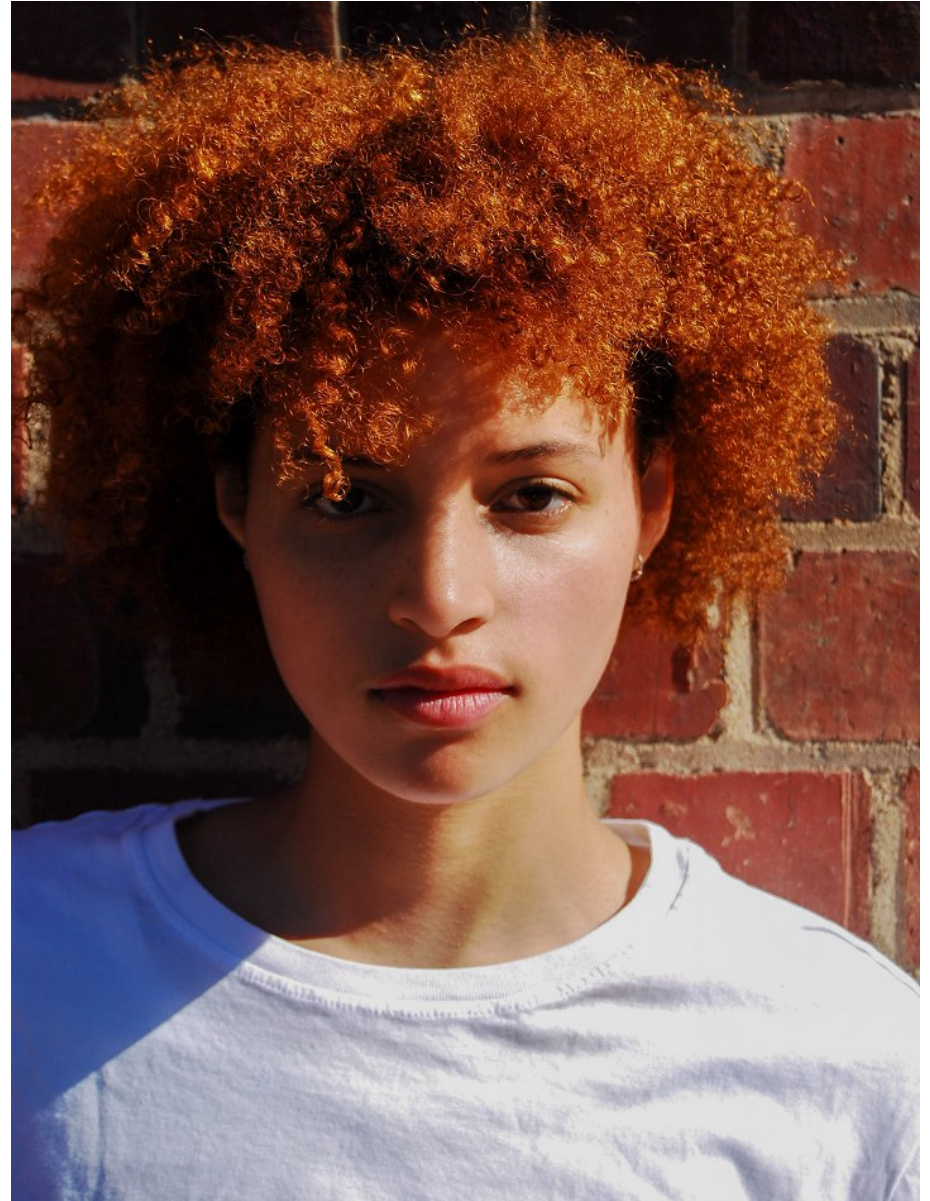

**citizen**  
*A Division Of Boss Models*

**ROSIE LININGTON**

Height: 170cm Bust: 79cm Waist: 73cm Hips: 97cm Shoe: 7 UK Hair: Venetian Red Eyes: Dark Brown

**ROSIE LININGTON**

Height: 170cm Bust: 79cm Waist: 73cm Hips: 97cm Shoe: 7 UK Hair: Venetian Red Eyes: Dark Brown

**ROSIE LININGTON**

Height: 170cm Bust: 79cm Waist: 73cm Hips: 97cm Shoe: 7 UK Hair: Venetian Red Eyes: Dark Brown

**citizen**  
*A Division Of Boss Models*

**ROSIE LININGTON**

Height: 170cm Bust: 79cm Waist: 73cm Hips: 97cm Shoe: 7 UK Hair: Venetian Red Eyes: Dark Brown

**ROSIE LININGTON**

Height: 170cm Bust: 79cm Waist: 73cm Hips: 97cm Shoe: 7 UK Hair: Venetian Red Eyes: Dark Brown

**ROSIE LININGTON**

Height: 170cm Bust: 79cm Waist: 73cm Hips: 97cm Shoe: 7 UK Hair: Venetian Red Eyes: Dark Brown