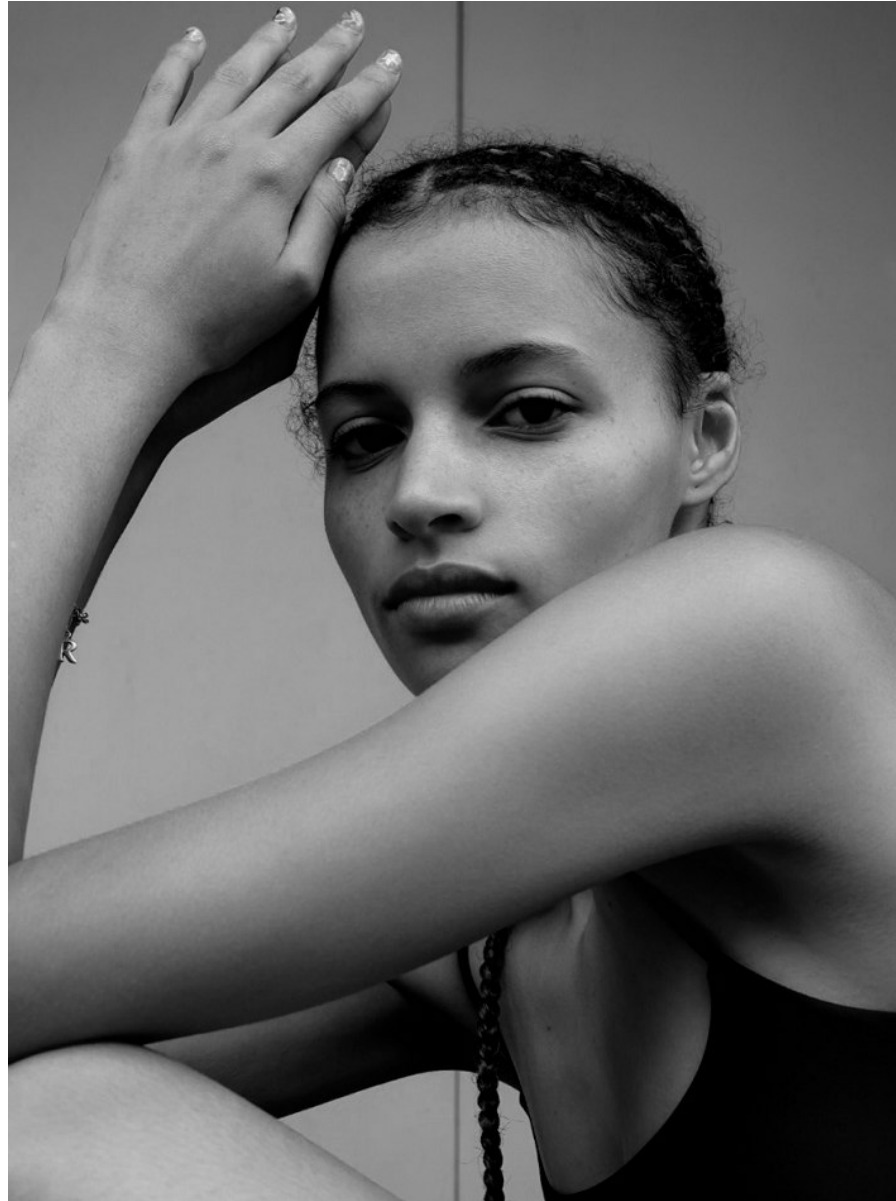

**citizen**  
*A Division Of Boss Models*

**ROSIE LININGTON**

Height: 170cm Bust: 79cm Waist: 73cm Hips: 97cm Shoe: 7 UK Hair: Venetian Red Eyes: Dark Brown

**ROSIE LININGTON**

Height: 170cm Bust: 79cm Waist: 73cm Hips: 97cm Shoe: 7 UK Hair: Venetian Red Eyes: Dark Brown

**ROSIE LININGTON**

Height: 170cm Bust: 79cm Waist: 73cm Hips: 97cm Shoe: 7 UK Hair: Venetian Red Eyes: Dark Brown

**citizen**  
*A Division Of Boss Models*

**ROSIE LININGTON**

Height: 170cm Bust: 79cm Waist: 73cm Hips: 97cm Shoe: 7 UK Hair: Venetian Red Eyes: Dark Brown

**ROSIE LININGTON**

Height: 170cm Bust: 79cm Waist: 73cm Hips: 97cm Shoe: 7 UK Hair: Venetian Red Eyes: Dark Brown

**ROSIE LININGTON**

Height: 170cm Bust: 79cm Waist: 73cm Hips: 97cm Shoe: 7 UK Hair: Venetian Red Eyes: Dark Brown