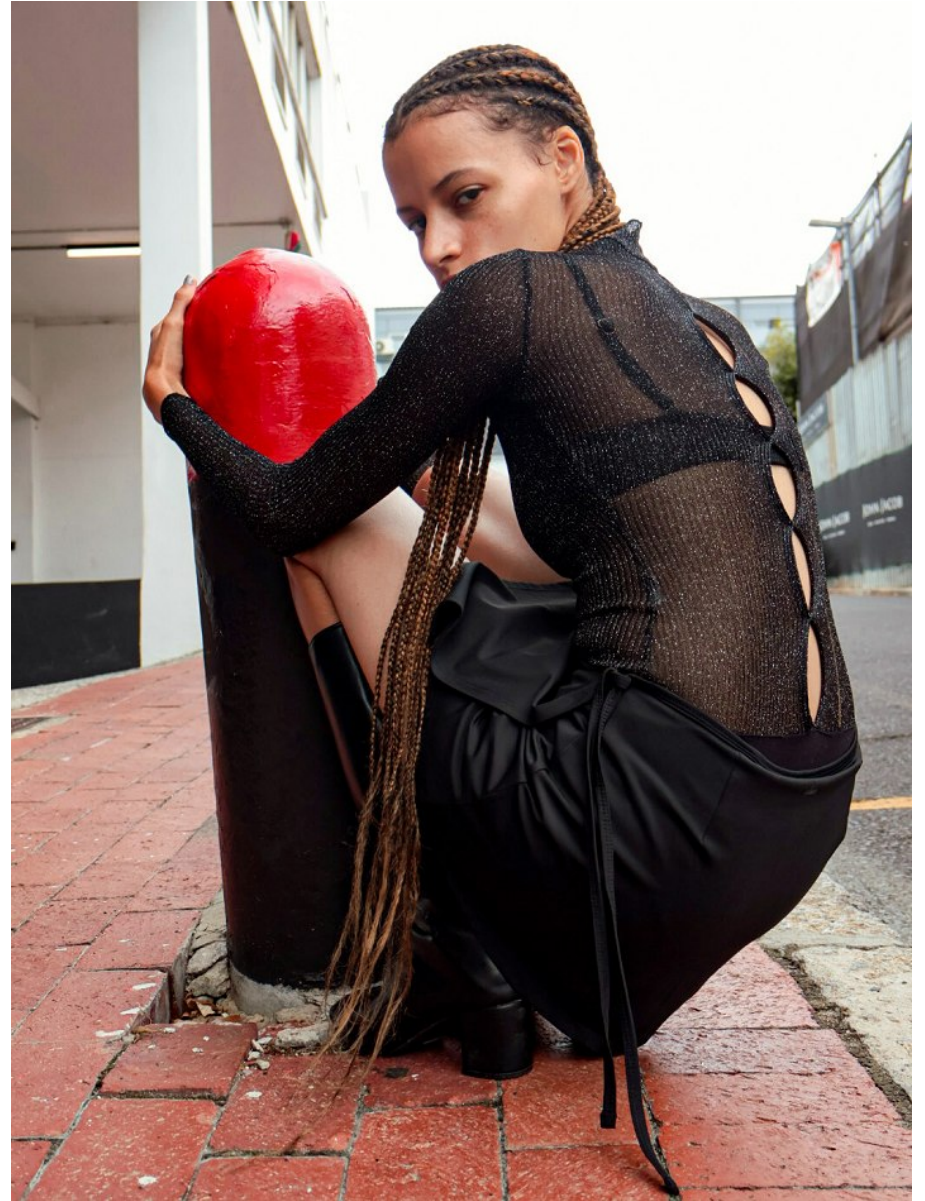

**citizen**  
*A Division Of Boss Models*

**ROSIE LININGTON**

Height: 170cm Bust: 79cm Waist: 73cm Hips: 97cm Shoe: 7 UK Hair: Venetian Red Eyes: Dark Brown

**ROSIE LININGTON**

Height: 170cm Bust: 79cm Waist: 73cm Hips: 97cm Shoe: 7 UK Hair: Venetian Red Eyes: Dark Brown

**ROSIE LININGTON**

Height: 170cm Bust: 79cm Waist: 73cm Hips: 97cm Shoe: 7 UK Hair: Venetian Red Eyes: Dark Brown

**citizen**  
*A Division Of Boss Models*

**ROSIE LININGTON**

Height: 170cm Bust: 79cm Waist: 73cm Hips: 97cm Shoe: 7 UK Hair: Venetian Red Eyes: Dark Brown

**ROSIE LININGTON**

Height: 170cm Bust: 79cm Waist: 73cm Hips: 97cm Shoe: 7 UK Hair: Venetian Red Eyes: Dark Brown

**ROSIE LININGTON**

Height: 170cm Bust: 79cm Waist: 73cm Hips: 97cm Shoe: 7 UK Hair: Venetian Red Eyes: Dark Brown