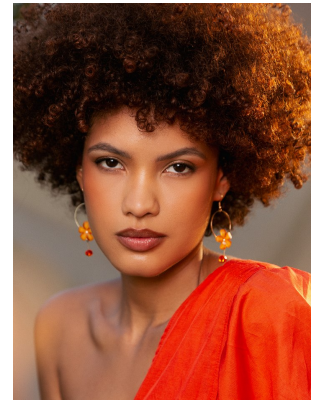

citizen
A Division Of Boss Models

TASLEIGH MULLINS

Height: 165cm Bust: 80cm Waist: 64cm Hips: 87cm Shoe: 4 UK Hair: Brown Eyes: Brown

citizen
A Division Of Boss Models

TASLEIGH MULLINS

Height: 165cm Bust: 80cm Waist: 64cm Hips: 87cm Shoe: 4 UK Hair: Brown Eyes: Brown