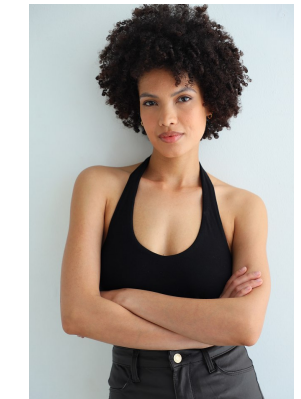

citizen
A Division Of Boss Models

TASLEIGH MULLINS

Height: 165cm Bust: 80cm Waist: 64cm Hips: 87cm Shoe: 4 UK Hair: Brown Eyes: Brown

citizen
A Division Of Boss Models

TASLEIGH MULLINS

Height: 165cm Bust: 80cm Waist: 64cm Hips: 87cm Shoe: 4 UK Hair: Brown Eyes: Brown