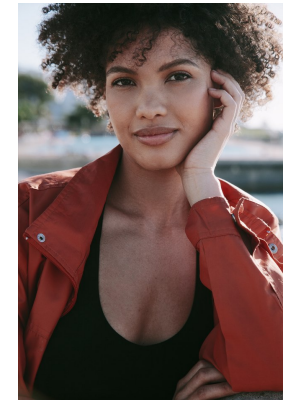

citizen
A Division Of Boss Models

TASLEIGH MULLINS

Height: 165cm Bust: 80cm Waist: 64cm Hips: 87cm Shoe: 4 UK Hair: Brown Eyes: Brown

citizen
A Division Of Boss Models

TASLEIGH MULLINS

Height: 165cm Bust: 80cm Waist: 64cm Hips: 87cm Shoe: 4 UK Hair: Brown Eyes: Brown