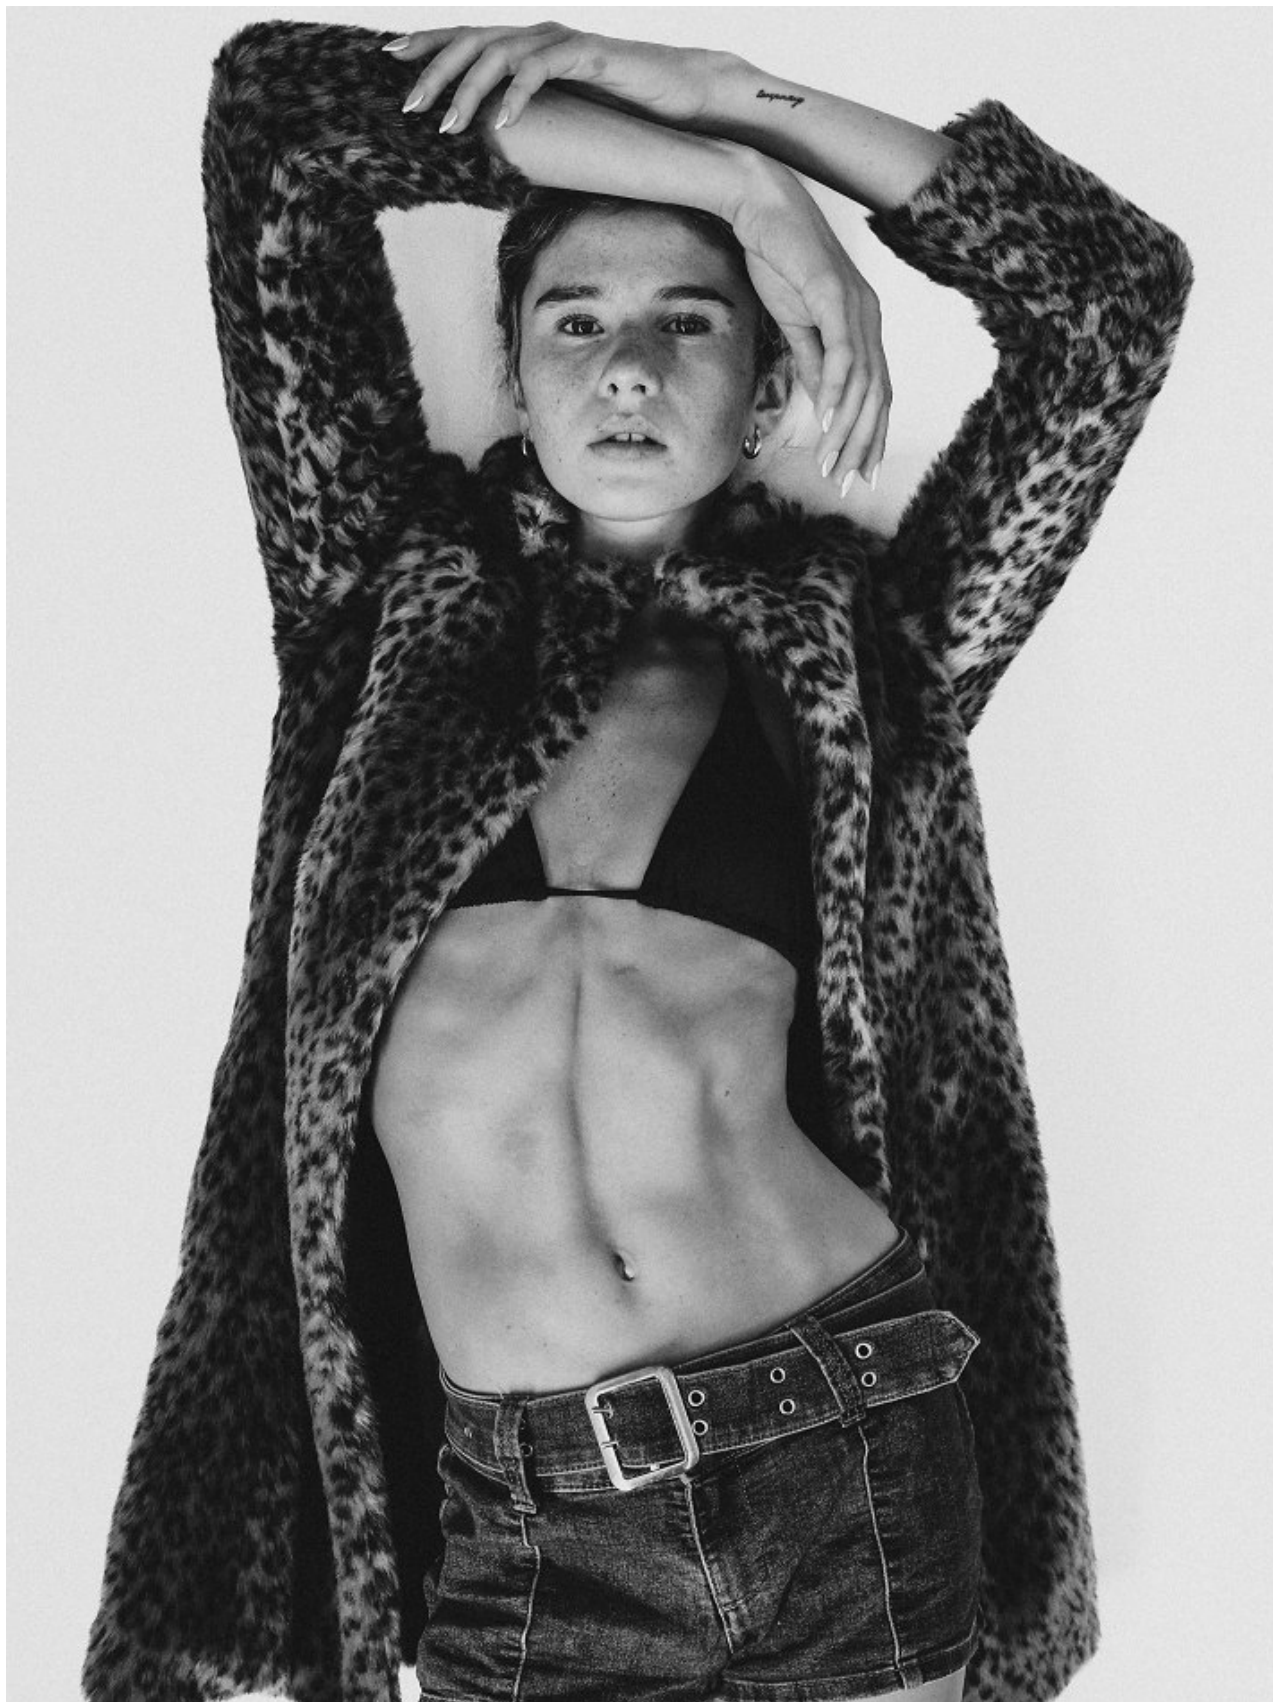

citizen
A Division Of Boss Models

ROBYN RORICH

Height: 176cm Bust: 80cm Waist: 67cm Hips: 92cm Shoe: 7 UK Hair: Blonde Eyes: Hazel

citizen
A Division Of Boss Models

ROBYN RORICH

Height: 176cm Bust: 80cm Waist: 67cm Hips: 92cm Shoe: 7 UK Hair: Blonde Eyes: Hazel