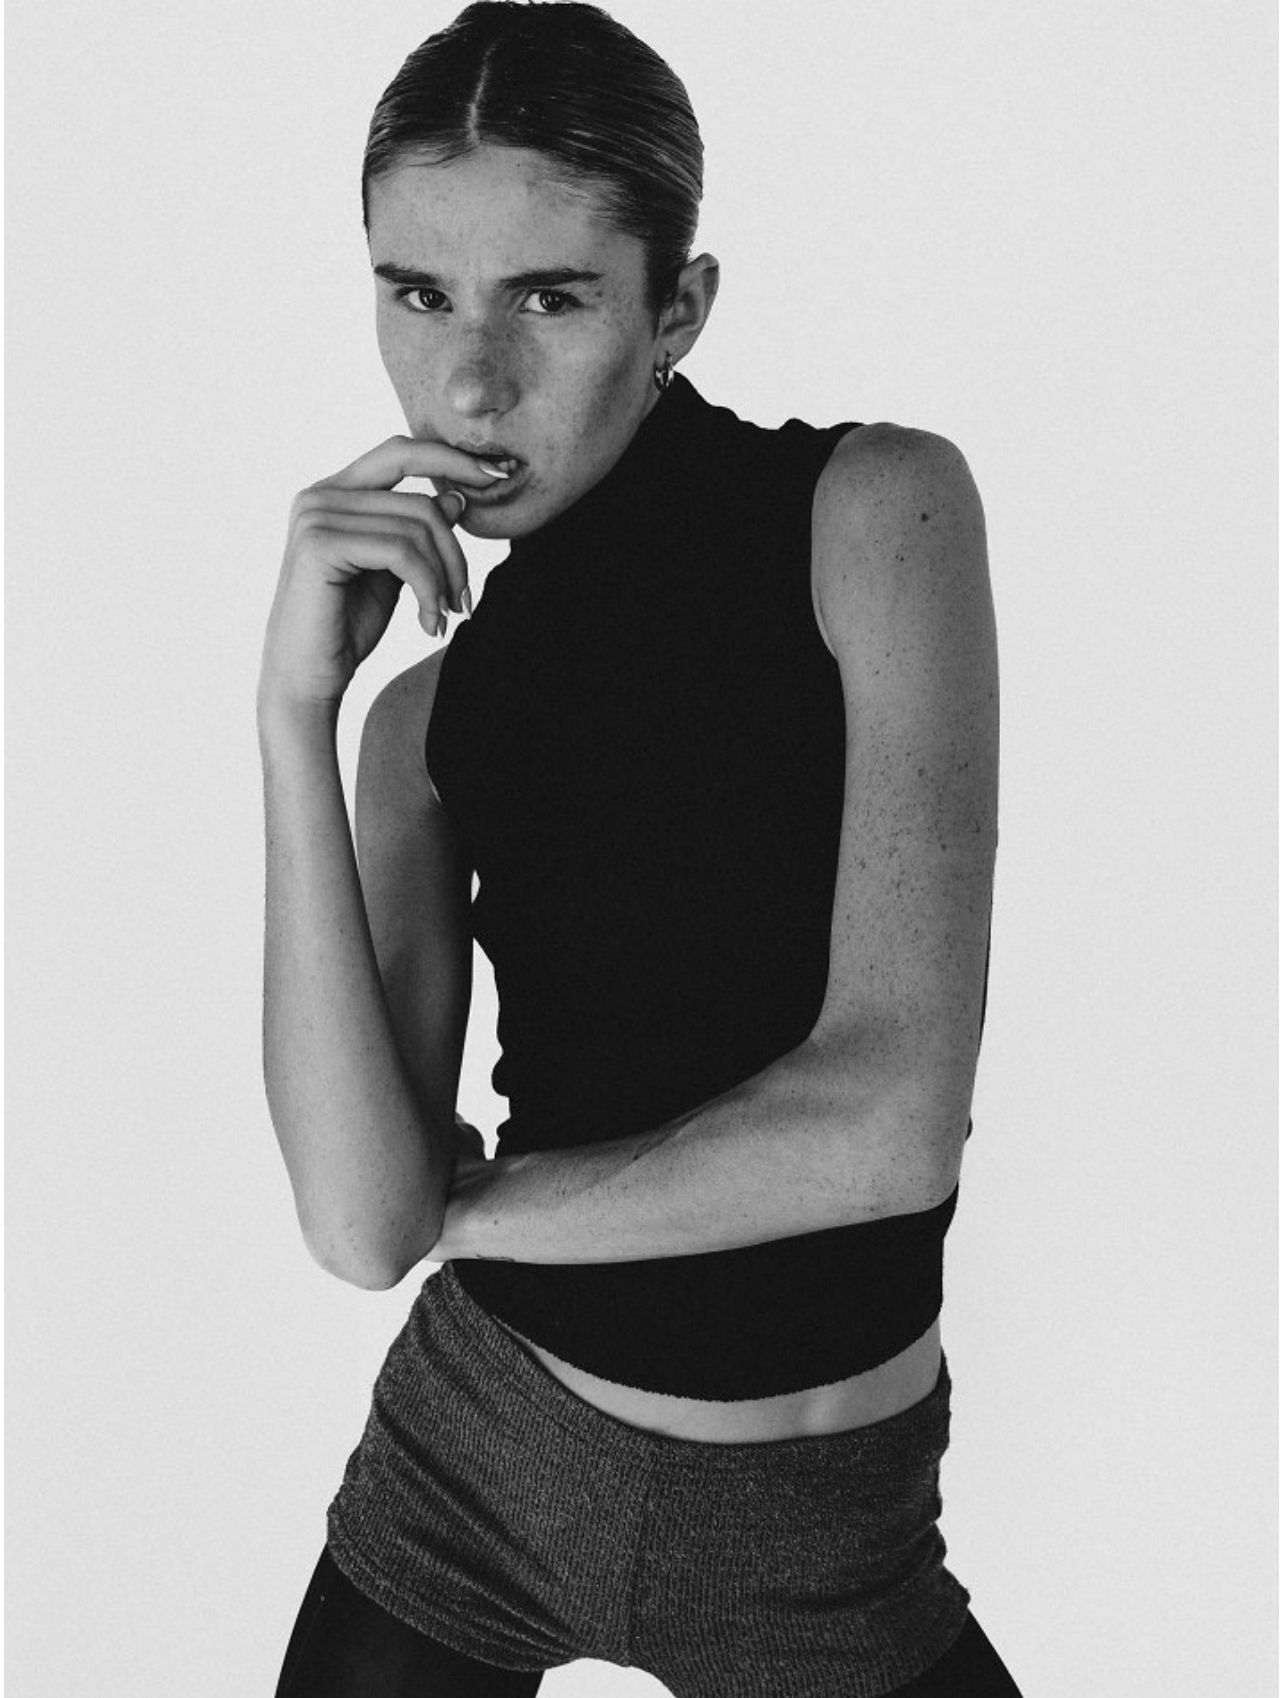

citizen
A Division Of Boss Models

ROBYN RORICH

Height: 176cm Bust: 80cm Waist: 67cm Hips: 92cm Shoe: 7 UK Hair: Blonde Eyes: Hazel