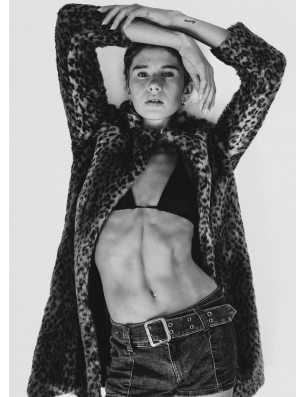

citizen
A Division Of Boss Models

ROBYN RORICH

Height: 176cm Bust: 80cm Waist: 67cm Hips: 92cm Shoe: 7 UK Hair: Blonde Eyes: Hazel

citizen
A Division Of Boss Models

ROBYN RORICH

Height: 176cm Bust: 80cm Waist: 67cm Hips: 92cm Shoe: 7 UK Hair: Blonde Eyes: Hazel