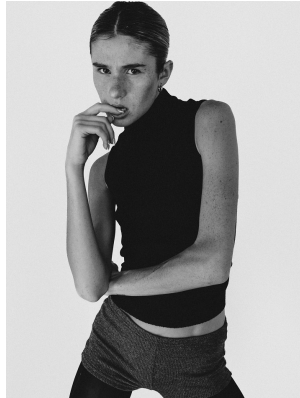

citizen
A Division Of Boss Models

ROBYN RORICH

Height: 176cm Bust: 80cm Waist: 67cm Hips: 92cm Shoe: 7 UK Hair: Blonde Eyes: Hazel

citizen
A Division Of Boss Models

ROBYN RORICH

Height: 176cm Bust: 80cm Waist: 67cm Hips: 92cm Shoe: 7 UK Hair: Blonde Eyes: Hazel