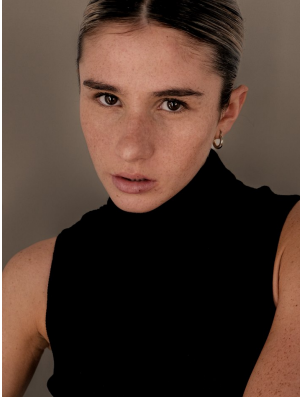

citizen
A Division Of Boss Models

ROBYN RORICH

Height: 176cm Bust: 80cm Waist: 67cm Hips: 92cm Shoe: 7 UK Hair: Blonde Eyes: Hazel

citizen
A Division Of Boss Models

ROBYN RORICH

Height: 176cm Bust: 80cm Waist: 67cm Hips: 92cm Shoe: 7 UK Hair: Blonde Eyes: Hazel