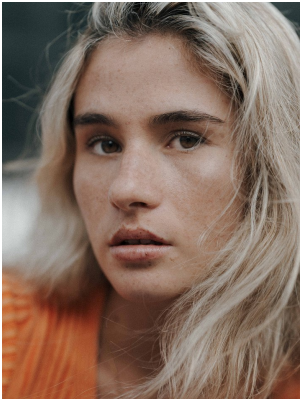

**citizen**  
*A Division Of Boss Models*

**ROBYN RORICH**

Height: 176cm Bust: 80cm Waist: 67cm Hips: 92cm Shoe: 7 UK Hair: Blonde Eyes: Hazel