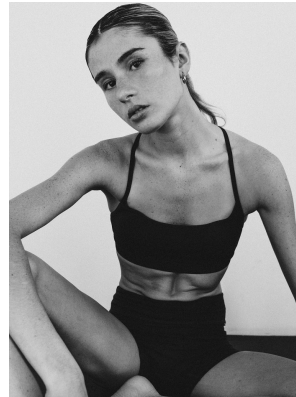

citizen
A Division Of Boss Models

ROBYN RORICH

Height: 176cm Bust: 80cm Waist: 67cm Hips: 92cm Shoe: 7 UK Hair: Blonde Eyes: Hazel

citizen
A Division Of Boss Models

ROBYN RORICH

Height: 176cm Bust: 80cm Waist: 67cm Hips: 92cm Shoe: 7 UK Hair: Blonde Eyes: Hazel