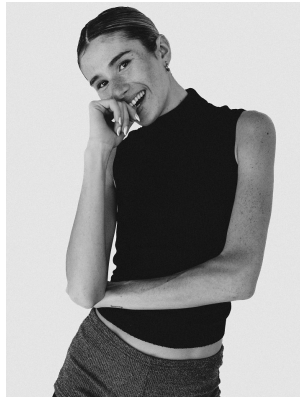

citizen
A Division Of Boss Models

ROBYN RORICH

Height: 176cm Bust: 80cm Waist: 67cm Hips: 92cm Shoe: 7 UK Hair: Blonde Eyes: Hazel

citizen
A Division Of Boss Models

ROBYN RORICH

Height: 176cm Bust: 80cm Waist: 67cm Hips: 92cm Shoe: 7 UK Hair: Blonde Eyes: Hazel