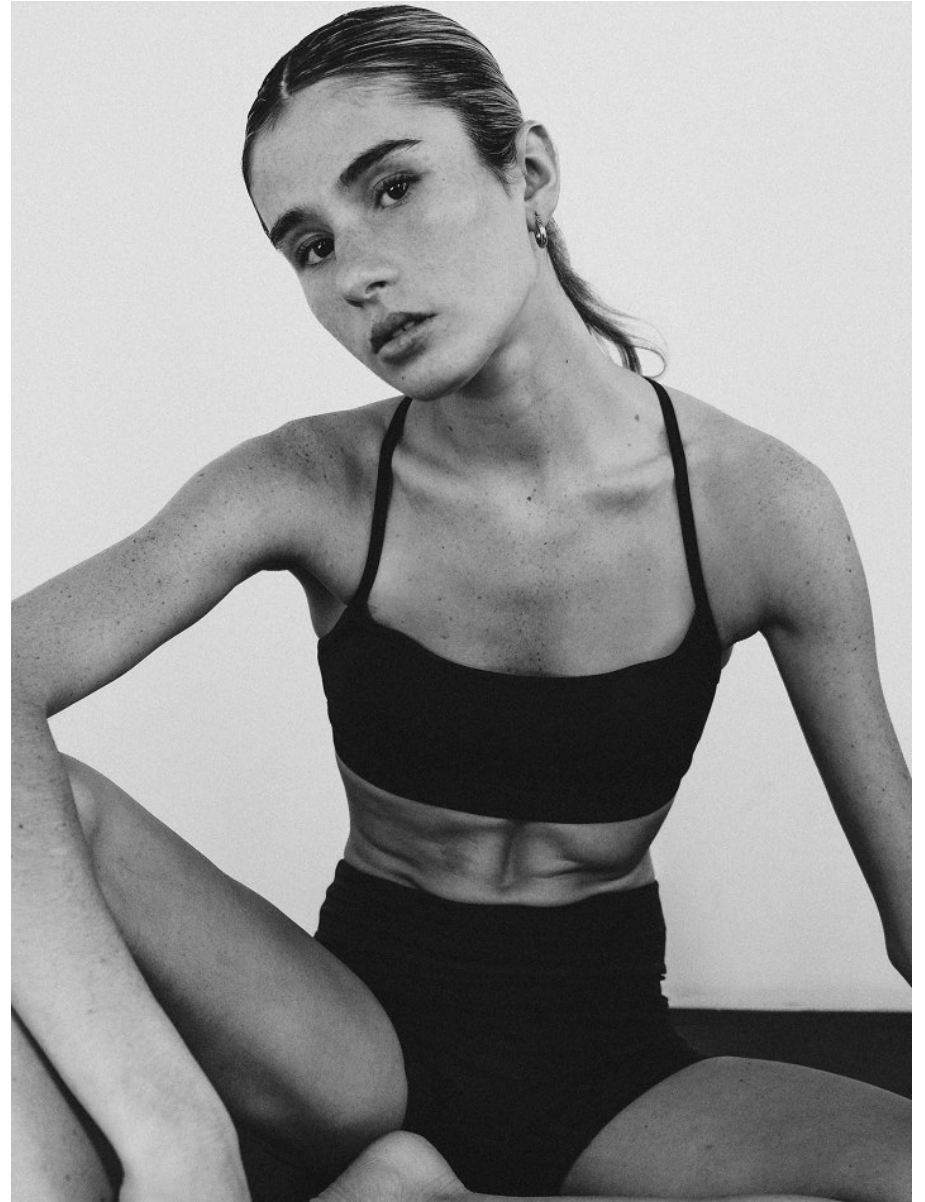

**citizen**  
*A Division Of Boss Models*

**ROBYN RORICH**

Height: 176cm Bust: 80cm Waist: 67cm Hips: 92cm Shoe: 7 UK Hair: Blonde Eyes: Hazel

**ROBYN RORICH**

Height: 176cm Bust: 80cm Waist: 67cm Hips: 92cm Shoe: 7 UK Hair: Blonde Eyes: Hazel

**citizen**  
*A Division Of Boss Models*

**ROBYN RORICH**

Height: 176cm Bust: 80cm Waist: 67cm Hips: 92cm Shoe: 7 UK Hair: Blonde Eyes: Hazel

**citizen**  
*A Division Of Boss Models*

**ROBYN RORICH**

Height: 176cm Bust: 80cm Waist: 67cm Hips: 92cm Shoe: 7 UK Hair: Blonde Eyes: Hazel