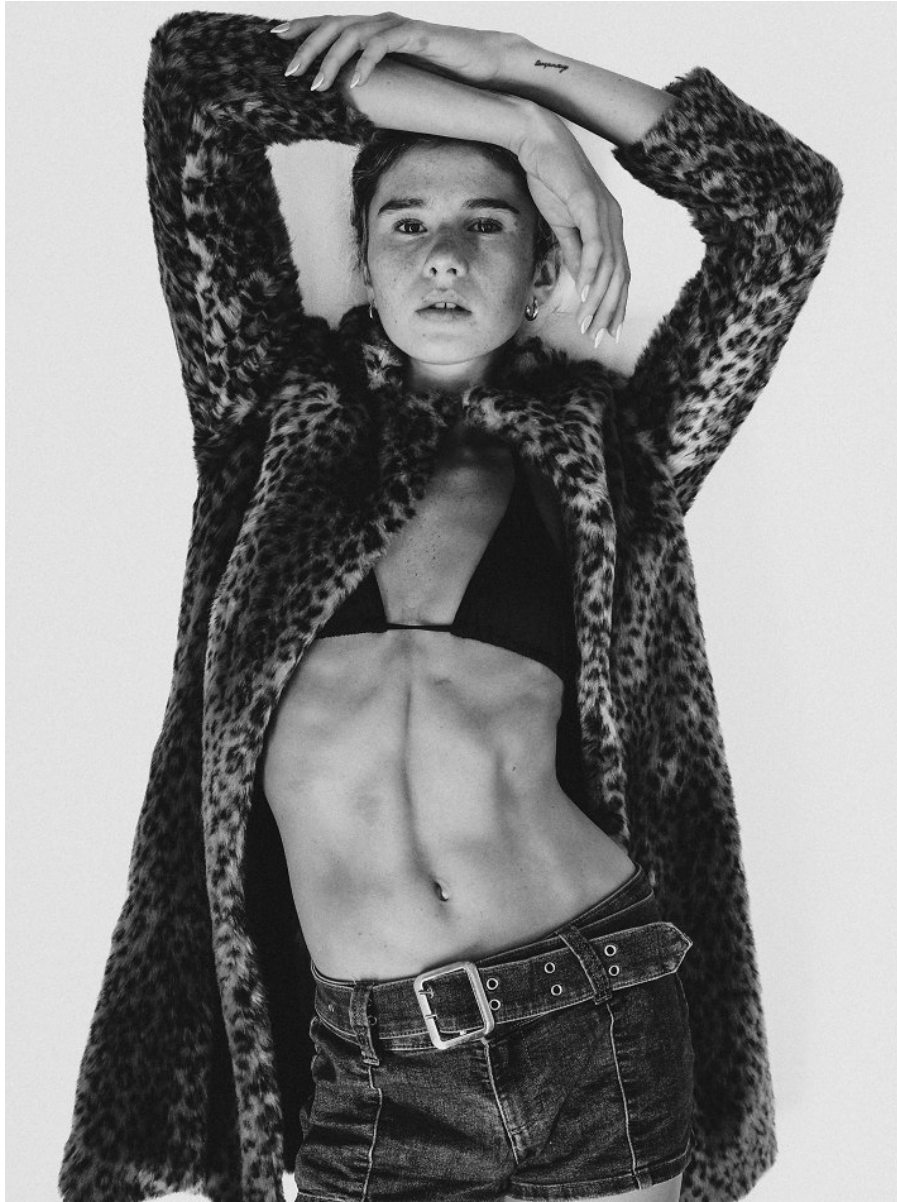

**citizen**  
*A Division Of Boss Models*

**ROBYN RORICH**

Height: 176cm Bust: 80cm Waist: 67cm Hips: 92cm Shoe: 7 UK Hair: Blonde Eyes: Hazel

**ROBYN RORICH**

Height: 176cm Bust: 80cm Waist: 67cm Hips: 92cm Shoe: 7 UK Hair: Blonde Eyes: Hazel

**citizen**  
*A Division Of Boss Models*

**ROBYN RORICH**

Height: 176cm Bust: 80cm Waist: 67cm Hips: 92cm Shoe: 7 UK Hair: Blonde Eyes: Hazel

**citizen**  
*A Division Of Boss Models*

**ROBYN RORICH**

Height: 176cm Bust: 80cm Waist: 67cm Hips: 92cm Shoe: 7 UK Hair: Blonde Eyes: Hazel