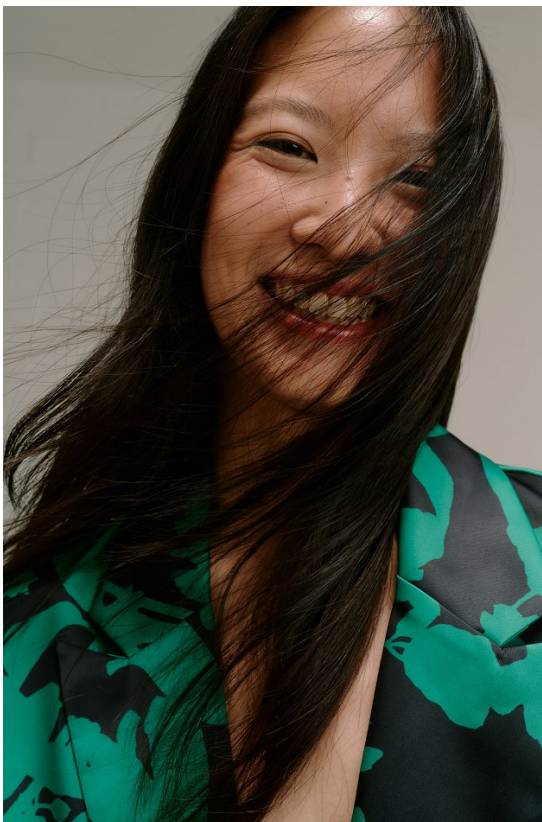

citizen
A Division Of Boss Models

TIFFANY YUAN

Height: 170cm Bust: 73cm Waist: 61cm Hips: 89cm Shoe: 6 UK Hair: Black Eyes: Brown

citizen
A Division Of Boss Models

TIFFANY YUAN

Height: 170cm Bust: 73cm Waist: 61cm Hips: 89cm Shoe: 6 UK Hair: Black Eyes: Brown

TIFFANY YUAN

Height: 170cm Bust: 73cm Waist: 61cm Hips: 89cm Shoe: 6 UK Hair: Black Eyes: Brown

citizen
A Division Of Boss Models

TIFFANY YUAN

Height: 170cm Bust: 73cm Waist: 61cm Hips: 89cm Shoe: 6 UK Hair: Black Eyes: Brown