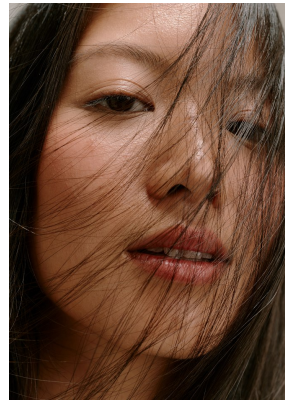

citizen
A Division Of Boss Models

TIFFANY YUAN

Height: 170cm Bust: 73cm Waist: 61cm Hips: 89cm Shoe: 6 UK Hair: Black Eyes: Brown