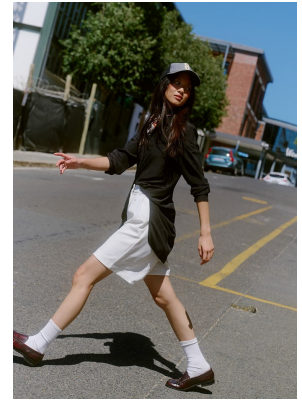

citizen
A Division Of Boss Models

TIFFANY YUAN

Height: 170cm Bust: 73cm Waist: 61cm Hips: 89cm Shoe: 6 UK Hair: Black Eyes: Brown