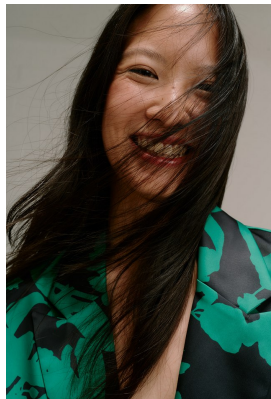

citizen
A Division Of Boss Models

TIFFANY YUAN

Height: 170cm Bust: 73cm Waist: 61cm Hips: 89cm Shoe: 6 UK Hair: Black Eyes: Brown