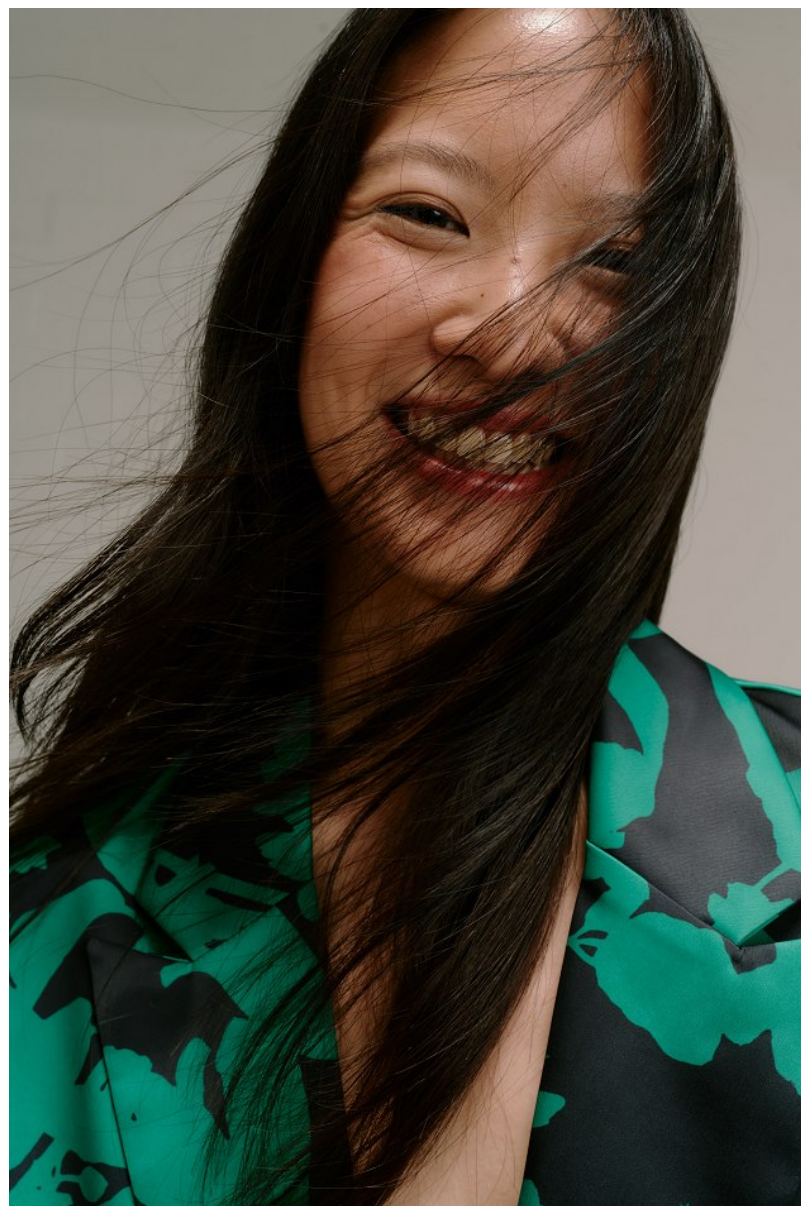

TIFFANY YUAN

Height: 170cm Bust: 73cm Waist: 61cm Hips: 89cm Shoe: 6 UK Hair: Black Eyes: Brown