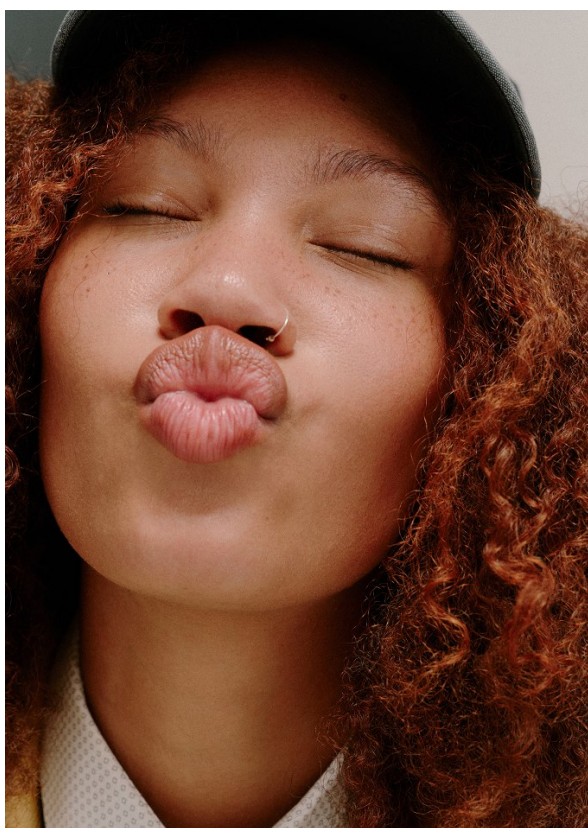

**citizen**  
*A Division Of Boss Models*

**NAOMI BOKOMBE**

Height: 177cm Bust: 85cm Waist: 67cm Hips: 102cm Shoe: 8 UK Hair: Auburn Eyes: Brown

**NAOMI BOKOMBE**

Height: 177cm Bust: 85cm Waist: 67cm Hips: 102cm Shoe: 8 UK Hair: Auburn Eyes: Brown

**citizen**  
*A Division Of Boss Models*

**NAOMI BOKOMBE**

Height: 177cm Bust: 85cm Waist: 67cm Hips: 102cm Shoe: 8 UK Hair: Auburn Eyes: Brown

**citizen**  
*A Division Of Boss Models*

**NAOMI BOKOMBE**

Height: 177cm Bust: 85cm Waist: 67cm Hips: 102cm Shoe: 8 UK Hair: Auburn Eyes: Brown