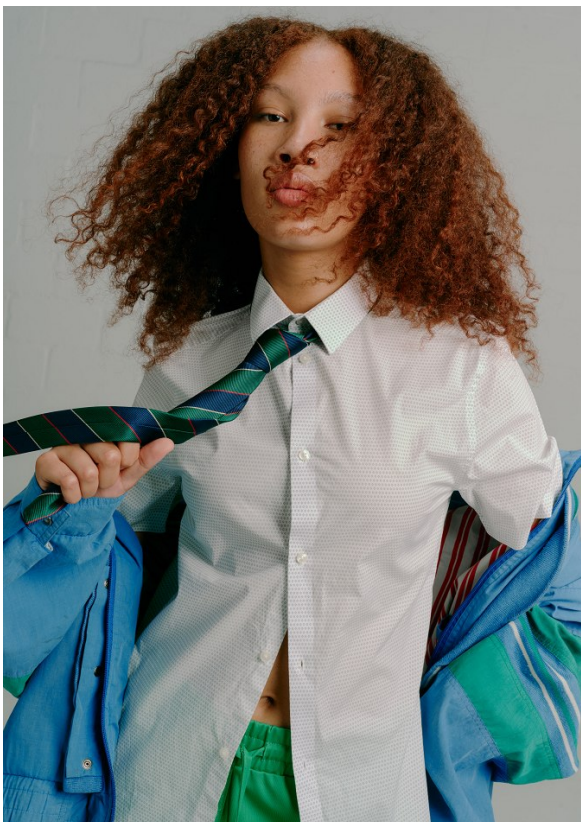

**citizen**  
*A Division Of Boss Models*

**NAOMI BOKOMBE**

Height: 177cm Bust: 85cm Waist: 67cm Hips: 102cm Shoe: 8 UK Hair: Auburn Eyes: Brown

**NAOMI BOKOMBE**

Height: 177cm Bust: 85cm Waist: 67cm Hips: 102cm Shoe: 8 UK Hair: Auburn Eyes: Brown

**citizen**  
*A Division Of Boss Models*

**NAOMI BOKOMBE**

Height: 177cm Bust: 85cm Waist: 67cm Hips: 102cm Shoe: 8 UK Hair: Auburn Eyes: Brown

**citizen**  
*A Division Of Boss Models*

**NAOMI BOKOMBE**

Height: 177cm Bust: 85cm Waist: 67cm Hips: 102cm Shoe: 8 UK Hair: Auburn Eyes: Brown