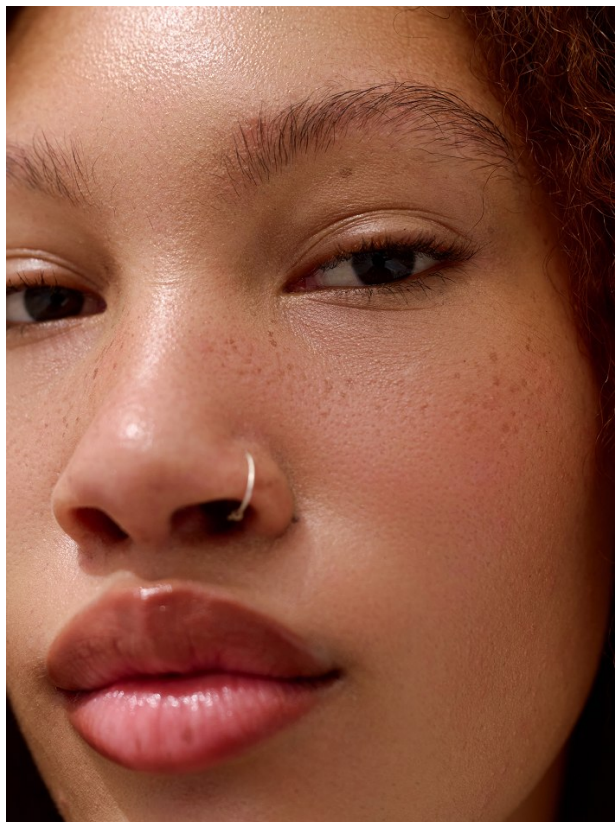

**citizen**  
*A Division Of Boss Models*

**NAOMI BOKOMBE**

Height: 177cm Bust: 85cm Waist: 67cm Hips: 102cm Shoe: 8 UK Hair: Auburn Eyes: Brown

**NAOMI BOKOMBE**

Height: 177cm Bust: 85cm Waist: 67cm Hips: 102cm Shoe: 8 UK Hair: Auburn Eyes: Brown

**citizen**  
*A Division Of Boss Models*

**NAOMI BOKOMBE**

Height: 177cm Bust: 85cm Waist: 67cm Hips: 102cm Shoe: 8 UK Hair: Auburn Eyes: Brown

**citizen**  
*A Division Of Boss Models*

**NAOMI BOKOMBE**

Height: 177cm Bust: 85cm Waist: 67cm Hips: 102cm Shoe: 8 UK Hair: Auburn Eyes: Brown