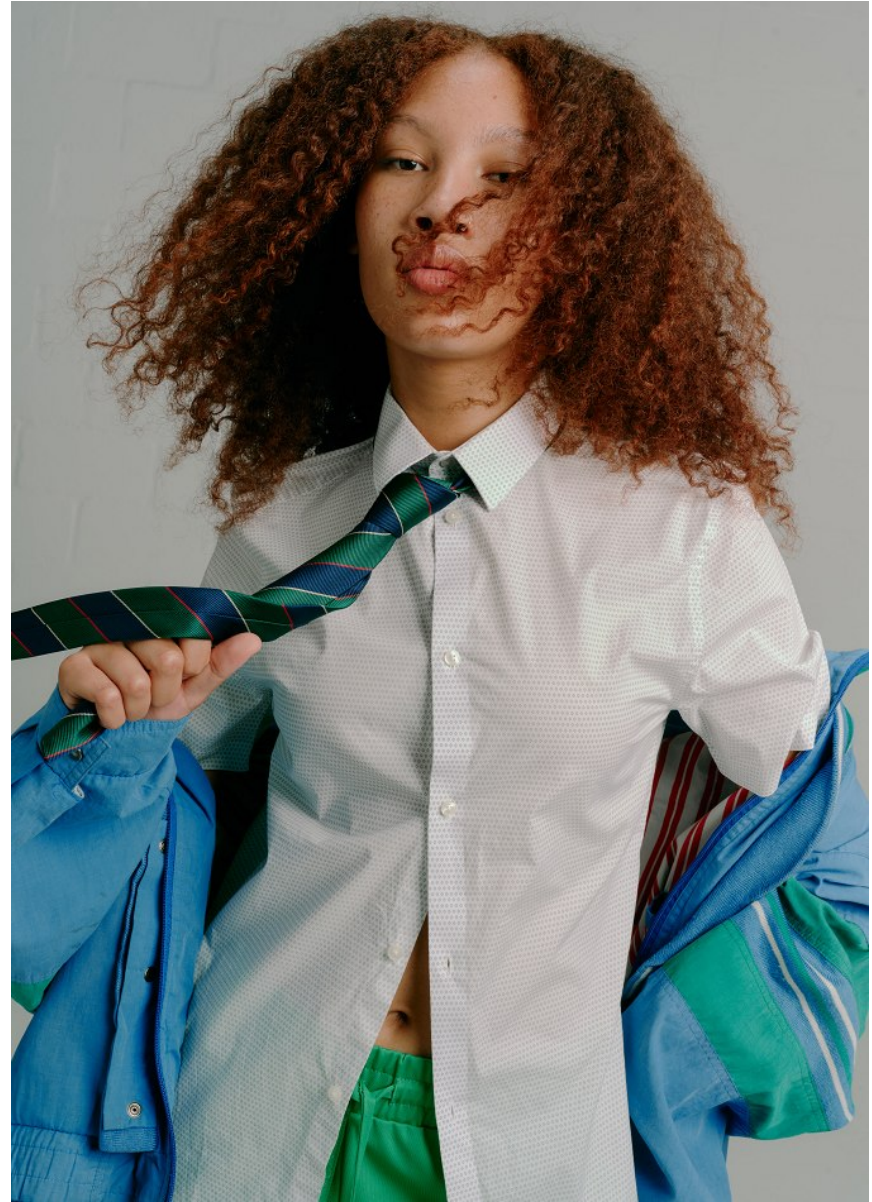

NAOMI BOKOMBE

Height: 177cm Bust: 85cm Waist: 67cm Hips: 102cm Shoe: 8 UK Hair: Auburn Eyes: Brown

NAOMI BOKOMBE

Height: 177cm Bust: 85cm Waist: 67cm Hips: 102cm Shoe: 8 UK Hair: Auburn Eyes: Brown

NAOMI BOKOMBE

Height: 177cm Bust: 85cm Waist: 67cm Hips: 102cm Shoe: 8 UK Hair: Auburn Eyes: Brown

NAOMI BOKOMBE

Height: 177cm Bust: 85cm Waist: 67cm Hips: 102cm Shoe: 8 UK Hair: Auburn Eyes: Brown

NAOMI BOKOMBE

Height: 177cm Bust: 85cm Waist: 67cm Hips: 102cm Shoe: 8 UK Hair: Auburn Eyes: Brown

citizen
A Division Of Boss Models

NAOMI BOKOMBE

Height: 177cm Bust: 85cm Waist: 67cm Hips: 102cm Shoe: 8 UK Hair: Auburn Eyes: Brown

citizen
A Division Of Boss Models

NAOMI BOKOMBE

Height: 177cm Bust: 85cm Waist: 67cm Hips: 102cm Shoe: 8 UK Hair: Auburn Eyes: Brown