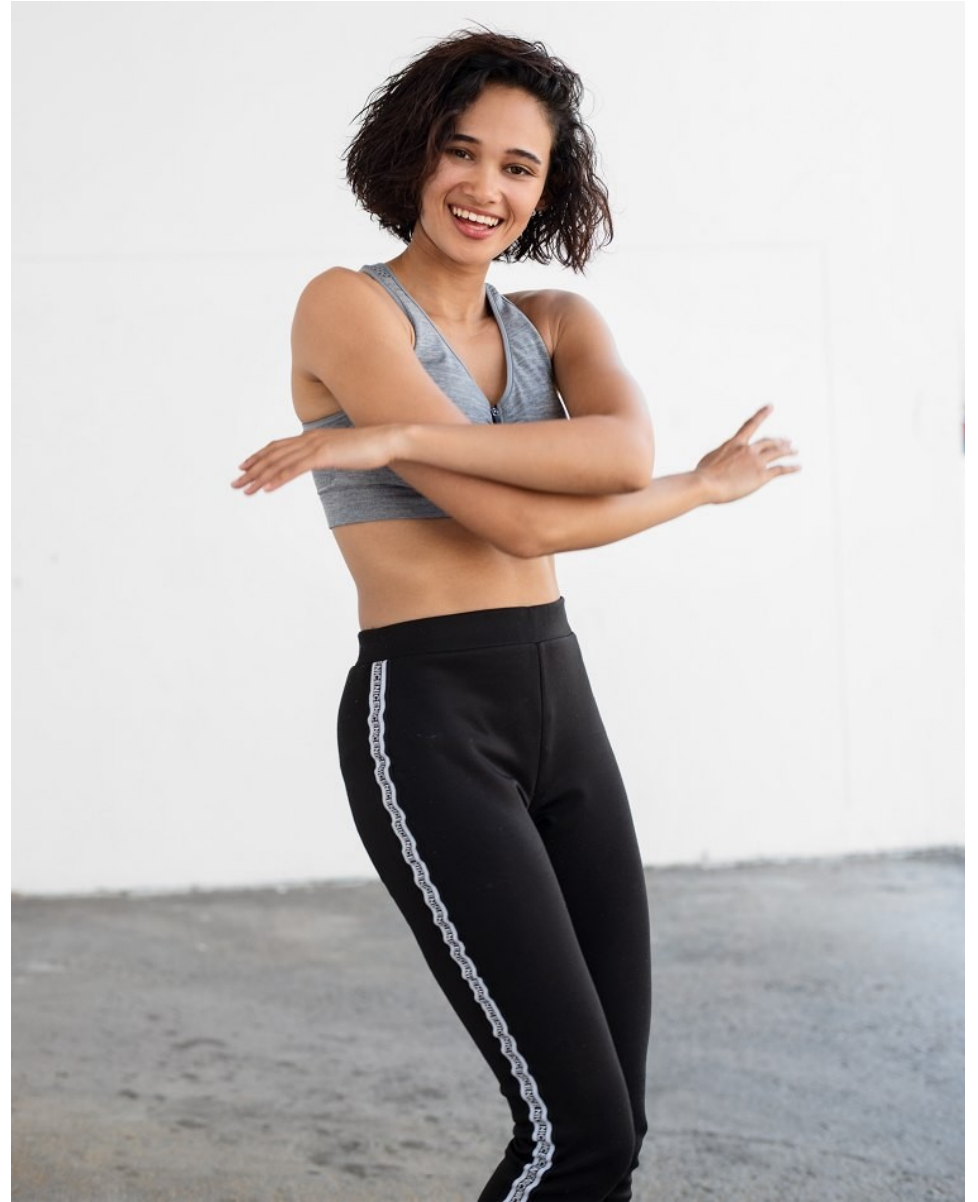

citizen
A Division Of Boss Models

CLEO DAMPIES

Height: 159cm Bust: 81cm Waist: 71cm Hips: 81cm Shoe: 3 UK Hair: Dark Brown Eyes: Brown

citizen
A Division Of Boss Models

CLEO DAMPIES

Height: 159cm Bust: 81cm Waist: 71cm Hips: 81cm Shoe: 3 UK Hair: Dark Brown Eyes: Brown

CLEO DAMPIES

Height: 159cm Bust: 81cm Waist: 71cm Hips: 81cm Shoe: 3 UK Hair: Dark Brown Eyes: Brown

citizen
A Division Of Boss Models

CLEO DAMPIES

Height: 159cm Bust: 81cm Waist: 71cm Hips: 81cm Shoe: 3 UK Hair: Dark Brown Eyes: Brown

citizen
A Division Of Boss Models

CLEO DAMPIES

Height: 159cm Bust: 81cm Waist: 71cm Hips: 81cm Shoe: 3 UK Hair: Dark Brown Eyes: Brown