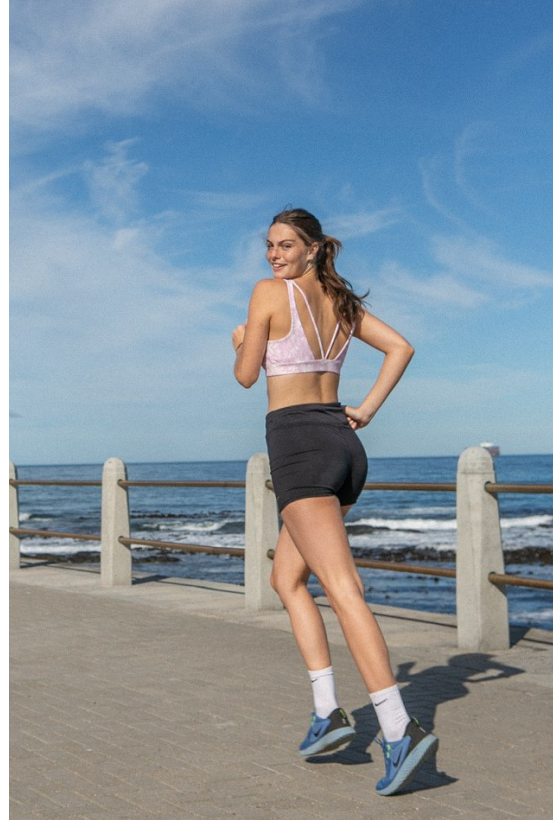

BOSS MODELS

CAPE TOWN

Image: Gina Walker represented by Boss Models Cape Town

GINA WALKER

Height: 180cm Bust: 88cm Waist: 67cm Hips: 97cm Shoe: 7 UK Hair: Brunette Eyes: Hazel

BOSS MODELS

CAPE TOWN

GINA WALKER

Height: 180cm Bust: 88cm Waist: 67cm Hips: 97cm Shoe: 7 UK Hair: Brunette Eyes: Hazel

BOSS MODELS

CAPE TOWN

GINA WALKER

Height: 180cm Bust: 88cm Waist: 67cm Hips: 97cm Shoe: 7 UK Hair: Brunette Eyes: Hazel

BOSS MODELS

CAPE TOWN

GINA WALKER

Height: 180cm Bust: 88cm Waist: 67cm Hips: 97cm Shoe: 7 UK Hair: Brunette Eyes: Hazel

BOSS MODELS

CAPE TOWN

GINA WALKER

Height: 180cm Bust: 88cm Waist: 67cm Hips: 97cm Shoe: 7 UK Hair: Brunette Eyes: Hazel