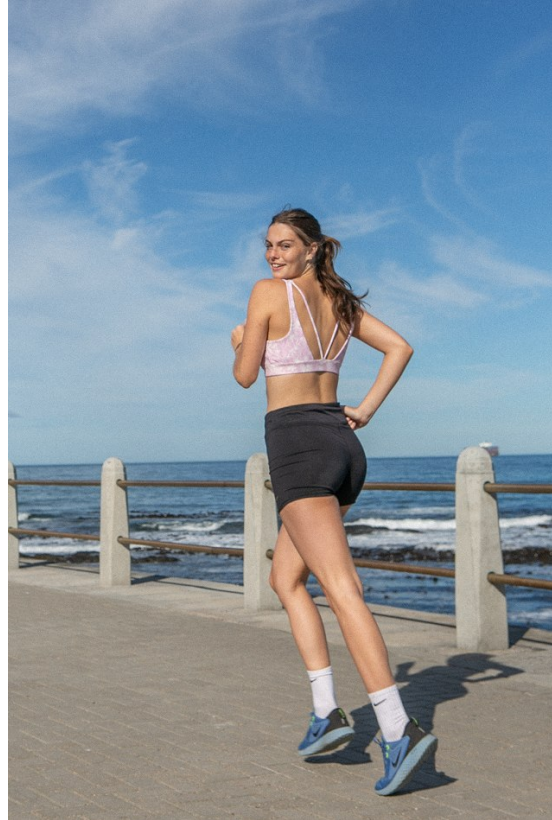

BOSS MODELS

CAPE TOWN

Image: Gina Walker represented by Boss Models Cape Town

GINA WALKER

Height: 180cm Bust: 90cm Waist: 67cm Hips: 99cm Shoe: 7 UK Hair: Brunette Eyes: Hazel

BOSS MODELS

CAPE TOWN

GINA WALKER

Height: 180cm Bust: 90cm Waist: 67cm Hips: 99cm Shoe: 7 UK Hair: Brunette Eyes: Hazel

BOSS MODELS

CAPE TOWN

GINA WALKER

Height: 180cm Bust: 90cm Waist: 67cm Hips: 99cm Shoe: 7 UK Hair: Brunette Eyes: Hazel

BOSS MODELS

CAPE TOWN

GINA WALKER

Height: 180cm Bust: 90cm Waist: 67cm Hips: 99cm Shoe: 7 UK Hair: Brunette Eyes: Hazel

BOSS MODELS

CAPE TOWN

GINA WALKER

Height: 180cm Bust: 90cm Waist: 67cm Hips: 99cm Shoe: 7 UK Hair: Brunette Eyes: Hazel