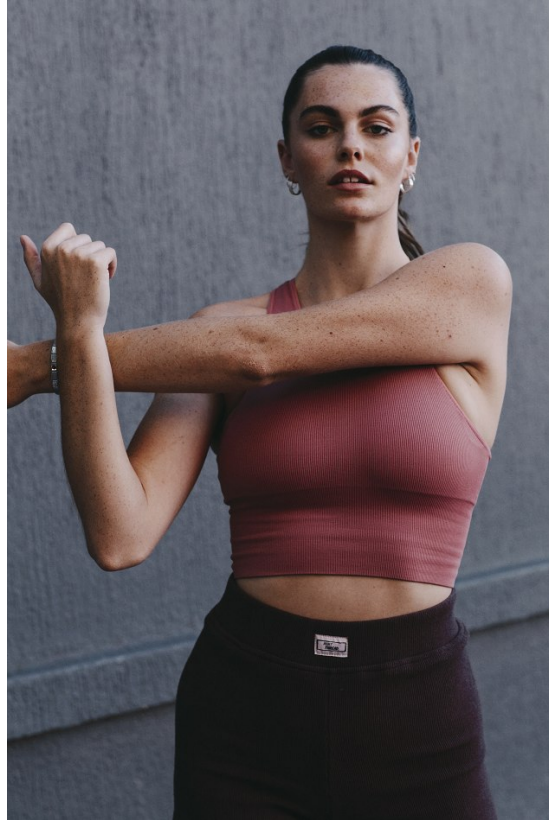

BOSS MODELS

CAPE TOWN

Image: Gina Walker represented by Boss Models Cape Town

GINA WALKER

Height: 180cm Bust: 88cm Waist: 67cm Hips: 97cm Shoe: 7 UK Hair: Brunette Eyes: Hazel

BOSS MODELS

CAPE TOWN

GINA WALKER

Height: 180cm Bust: 88cm Waist: 67cm Hips: 97cm Shoe: 7 UK Hair: Brunette Eyes: Hazel

BOSS MODELS

CAPE TOWN

GINA WALKER

Height: 180cm Bust: 88cm Waist: 67cm Hips: 97cm Shoe: 7 UK Hair: Brunette Eyes: Hazel

BOSS MODELS

CAPE TOWN

GINA WALKER

Height: 180cm Bust: 88cm Waist: 67cm Hips: 97cm Shoe: 7 UK Hair: Brunette Eyes: Hazel

BOSS MODELS

CAPE TOWN

GINA WALKER

Height: 180cm Bust: 88cm Waist: 67cm Hips: 97cm Shoe: 7 UK Hair: Brunette Eyes: Hazel