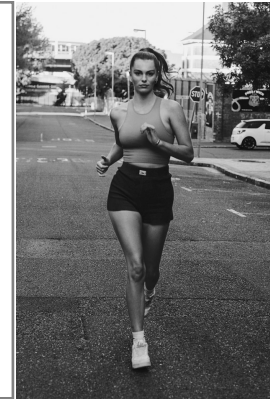

# BOSS MODELS

CAPE TOWN

Image: Gina Walker represented by Boss Models Cape Town

GINA WALKER

Height: 180cm Bust: 88cm Waist: 67cm Hips: 97cm Shoe: 7 UK Hair: Brunette Eyes: Hazel