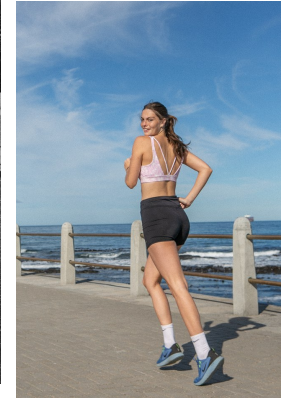

BOSS MODELS

CAPE TOWN

Image: Gina Walker represented by Boss Models Cape Town

GINA WALKER

Height: 180cm Bust: 90cm Waist: 67cm Hips: 99cm Shoe: 7 UK Hair: Brunette Eyes: Hazel