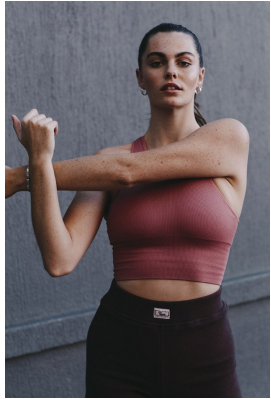

BOSS MODELS

CAPE TOWN

Image: Gina Walker represented by Boss Models Cape Town

GINA WALKER

Height: 180cm Bust: 90cm Waist: 67cm Hips: 99cm Shoe: 7 UK Hair: Brunette Eyes: Hazel