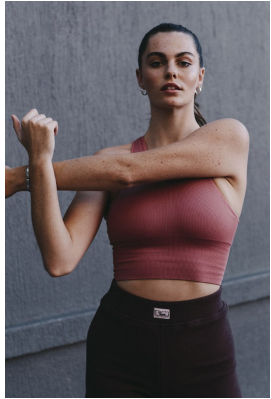

# BOSS MODELS

CAPE TOWN

Image: Gina Walker represented by Boss Models Cape Town

GINA WALKER

Height: 180cm Bust: 88cm Waist: 67cm Hips: 97cm Shoe: 7 UK Hair: Brunette Eyes: Hazel