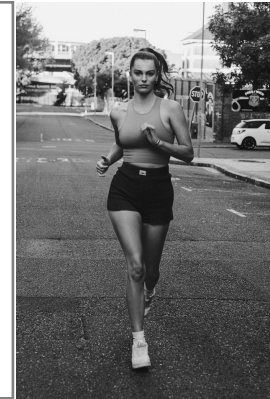

BOSS MODELS

CAPE TOWN

Image: Gina Walker represented by Boss Models Cape Town

GINA WALKER

Height: 180cm Bust: 90cm Waist: 67cm Hips: 99cm Shoe: 7 UK Hair: Brunette Eyes: Hazel