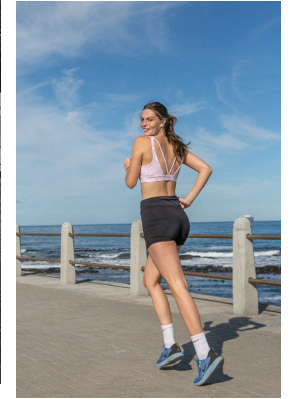

# BOSS MODELS

CAPE TOWN

Image: Gina Walker represented by Boss Models Cape Town

GINA WALKER

Height: 180cm Bust: 88cm Waist: 67cm Hips: 97cm Shoe: 7 UK Hair: Brunette Eyes: Hazel