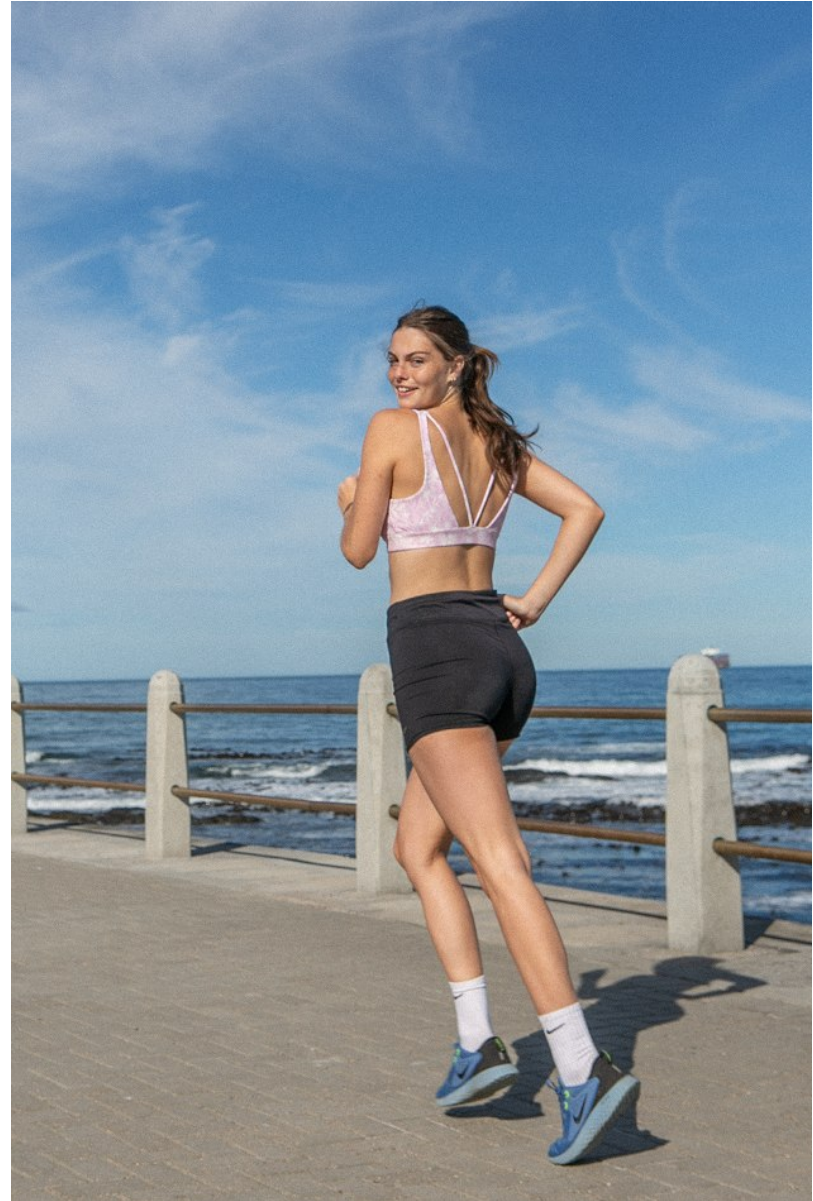

# BOSS MODELS

CAPE TOWN

GINA WALKER

Height: 180cm Bust: 88cm Waist: 67cm Hips: 97cm Shoe: 7 UK Hair: Brunette Eyes: Hazel

# BOSS MODELS

CAPE TOWN

Image: Gina Walker represented by Boss Models Cape Town

**GINA WALKER**

Height: 180cm Bust: 88cm Waist: 67cm Hips: 97cm Shoe: 7 UK Hair: Brunette Eyes: Hazel