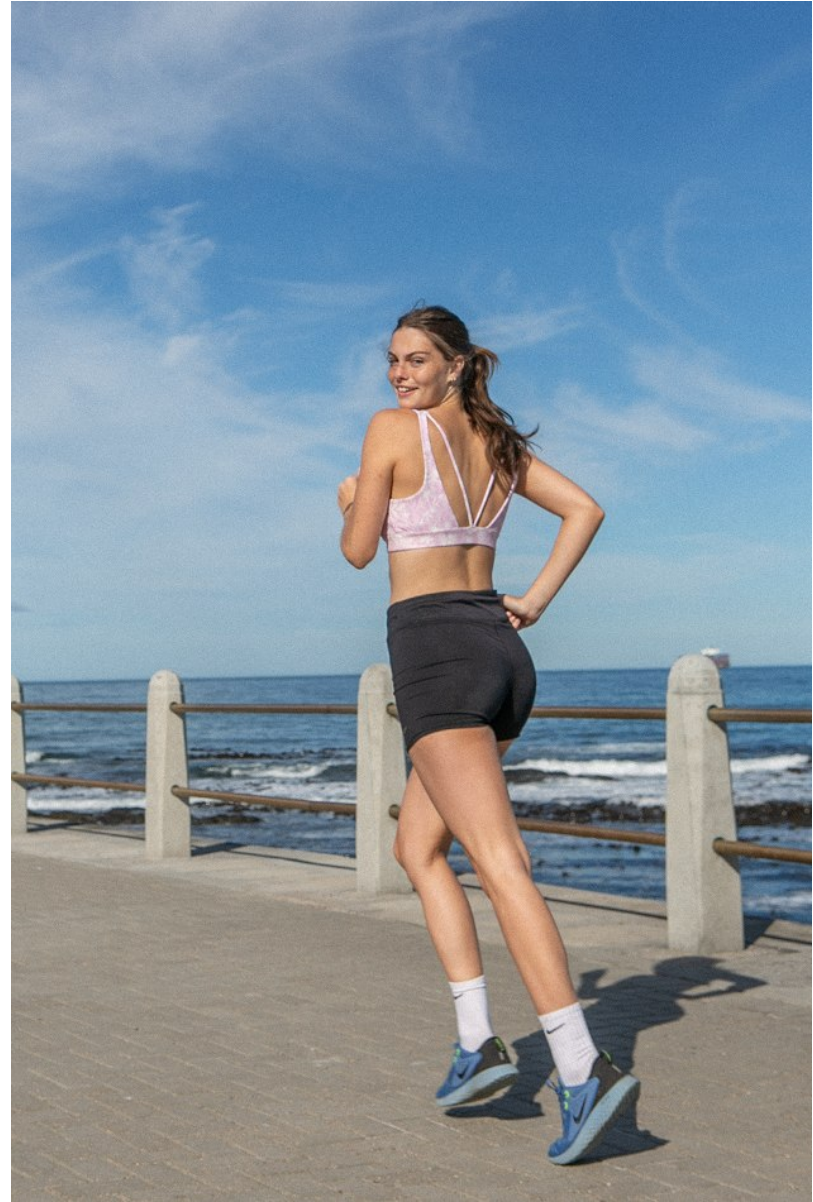

BOSS MODELS

CAPE TOWN

GINA WALKER

Height: 180cm Bust: 90cm Waist: 67cm Hips: 99cm Shoe: 7 UK Hair: Brunette Eyes: Hazel

BOSS MODELS

CAPE TOWN

Image: Gina Walker represented by Boss Models Cape Town

GINA WALKER

Height: 180cm Bust: 90cm Waist: 67cm Hips: 99cm Shoe: 7 UK Hair: Brunette Eyes: Hazel

BOSS MODELS

CAPE TOWN

GINA WALKER

Height: 180cm Bust: 90cm Waist: 67cm Hips: 99cm Shoe: 7 UK Hair: Brunette Eyes: Hazel

BOSS MODELS

CAPE TOWN

GINA WALKER

Height: 180cm Bust: 90cm Waist: 67cm Hips: 99cm Shoe: 7 UK Hair: Brunette Eyes: Hazel

BOSS MODELS

CAPE TOWN

GINA WALKER

Height: 180cm Bust: 90cm Waist: 67cm Hips: 99cm Shoe: 7 UK Hair: Brunette Eyes: Hazel