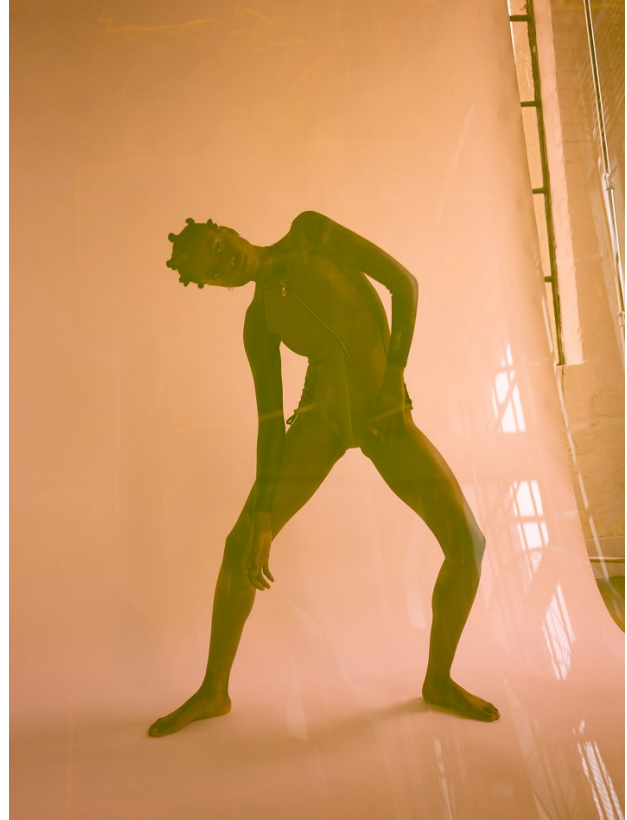

BOSS MODELS

CAPE TOWN

LULU MNTONINTSHI

Height: 177cm Bust: 88cm Waist: 70cm Hips: 102cm Shoe: 7 UK Hair: Black Eyes: Brown