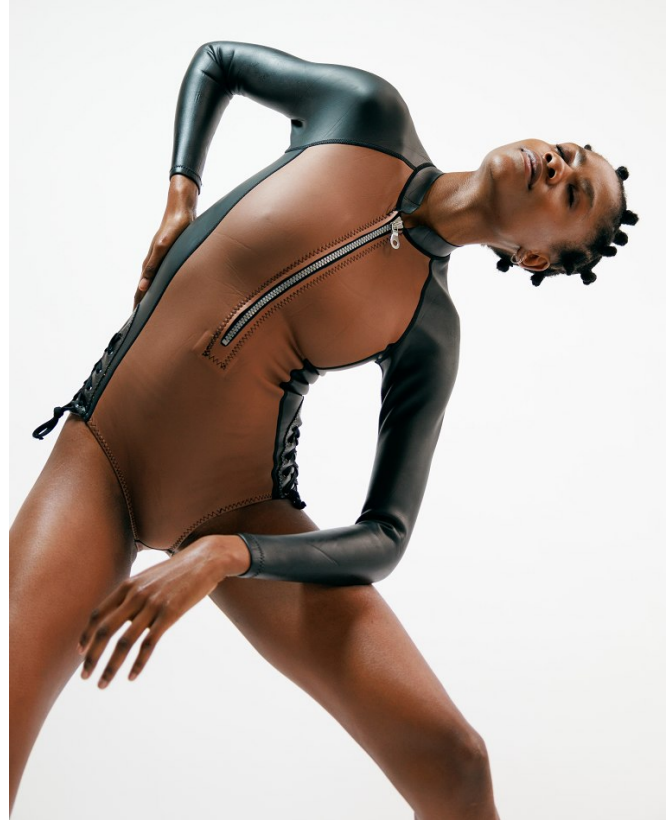

BOSS MODELS

CAPE TOWN

Image: Lulu Mntonintshi represented by Boss Models Cape Town

LULU MNTONINTSHI

Height: 177cm Bust: 88cm Waist: 66cm Hips: 96cm Shoe: 7 UK Hair: Black Eyes: Brown

BOSS MODELS

CAPE TOWN

LULU MNTONINTSHI

Height: 177cm Bust: 88cm Waist: 66cm Hips: 96cm Shoe: 7 UK Hair: Black Eyes: Brown

BOSS MODELS

CAPE TOWN

Image: Lulu Mntonintshi represented by Boss Models Cape Town

LULU MNTONINTSHI

Height: 177cm Bust: 88cm Waist: 66cm Hips: 96cm Shoe: 7 UK Hair: Black Eyes: Brown

BOSS MODELS

CAPE TOWN

LULU MNTONINTSHI

Height: 177cm Bust: 88cm Waist: 66cm Hips: 96cm Shoe: 7 UK Hair: Black Eyes: Brown

BOSS MODELS

CAPE TOWN

LULU MNTONINTSHI

Height: 177cm Bust: 88cm Waist: 66cm Hips: 96cm Shoe: 7 UK Hair: Black Eyes: Brown