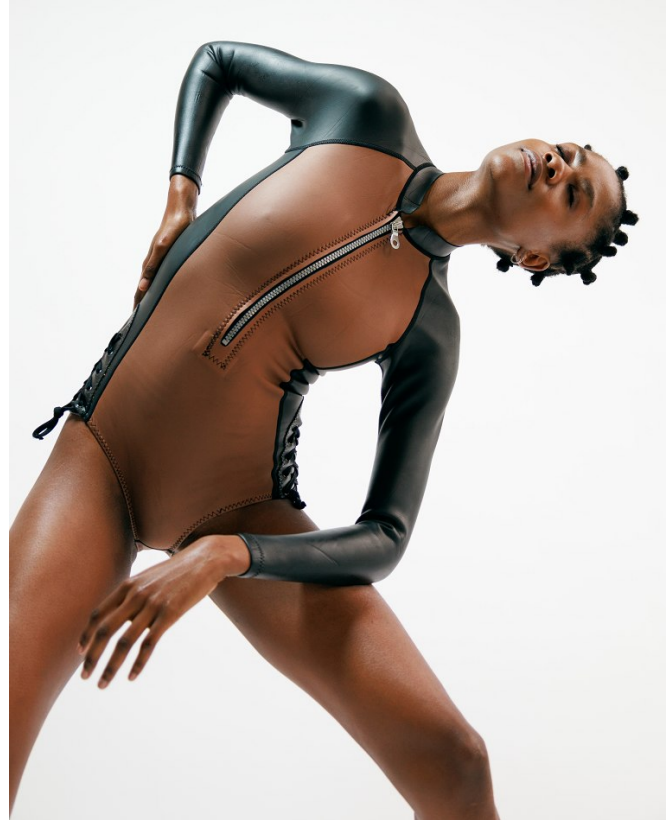

BOSS MODELS

CAPE TOWN

Image: Lulu Mntonintshi represented by Boss Models Cape Town

LULU MNTONINTSHI

Height: 177cm Bust: 88cm Waist: 70cm Hips: 102cm Shoe: 7 UK Hair: Black Eyes: Brown

BOSS MODELS

CAPE TOWN

LULU MNTONINTSHI

Height: 177cm Bust: 88cm Waist: 70cm Hips: 102cm Shoe: 7 UK Hair: Black Eyes: Brown

BOSS MODELS

CAPE TOWN

Image: Lulu Mntonintshi represented by Boss Models Cape Town

LULU MNTONINTSHI

Height: 177cm Bust: 88cm Waist: 70cm Hips: 102cm Shoe: 7 UK Hair: Black Eyes: Brown

BOSS MODELS

CAPE TOWN

LULU MNTONINTSHI

Height: 177cm Bust: 88cm Waist: 70cm Hips: 102cm Shoe: 7 UK Hair: Black Eyes: Brown

BOSS MODELS

CAPE TOWN

LULU MNTONINTSHI

Height: 177cm Bust: 88cm Waist: 70cm Hips: 102cm Shoe: 7 UK Hair: Black Eyes: Brown