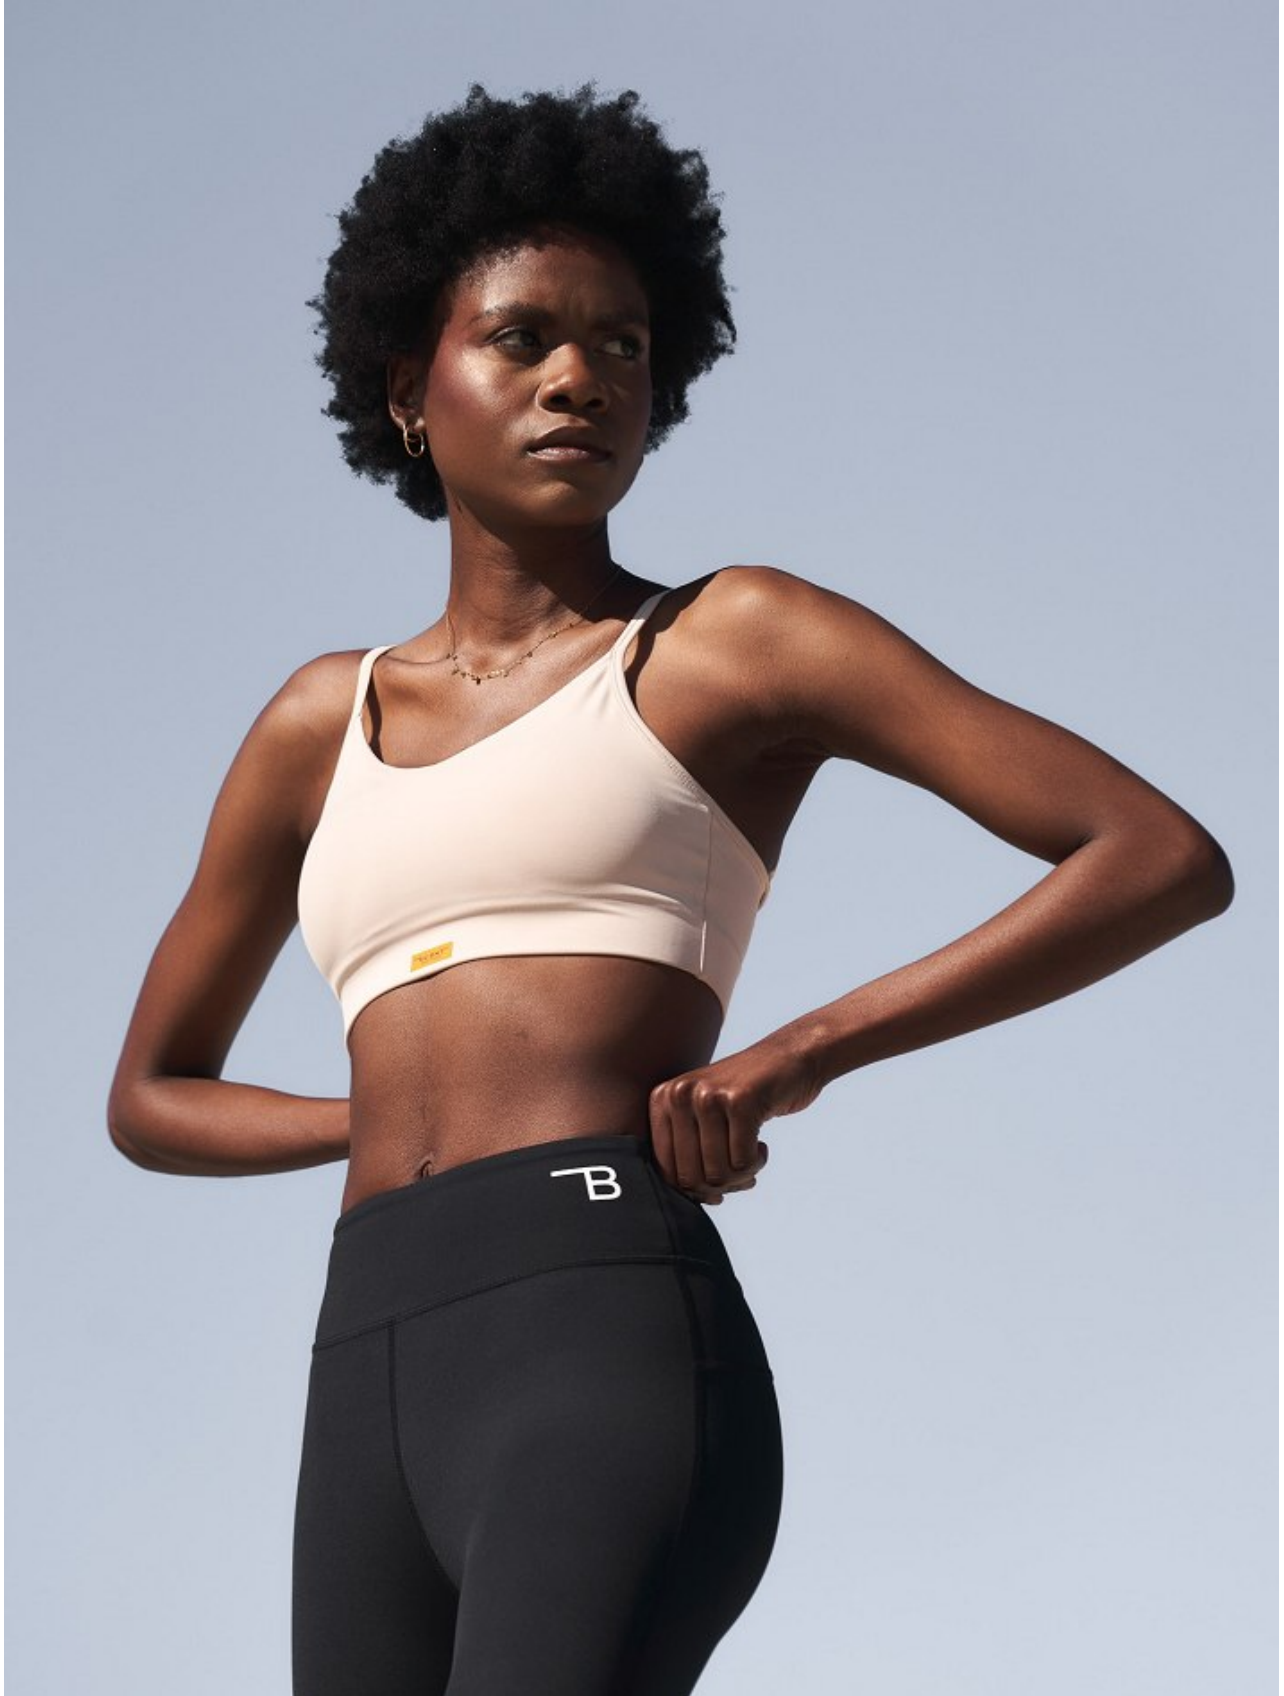

BOSS MODELS

CAPE TOWN

LULU MNTONINTSHI

Height: 177cm Bust: 88cm Waist: 69cm Hips: 98cm Shoe: 7 UK Hair: Black Eyes: Brown