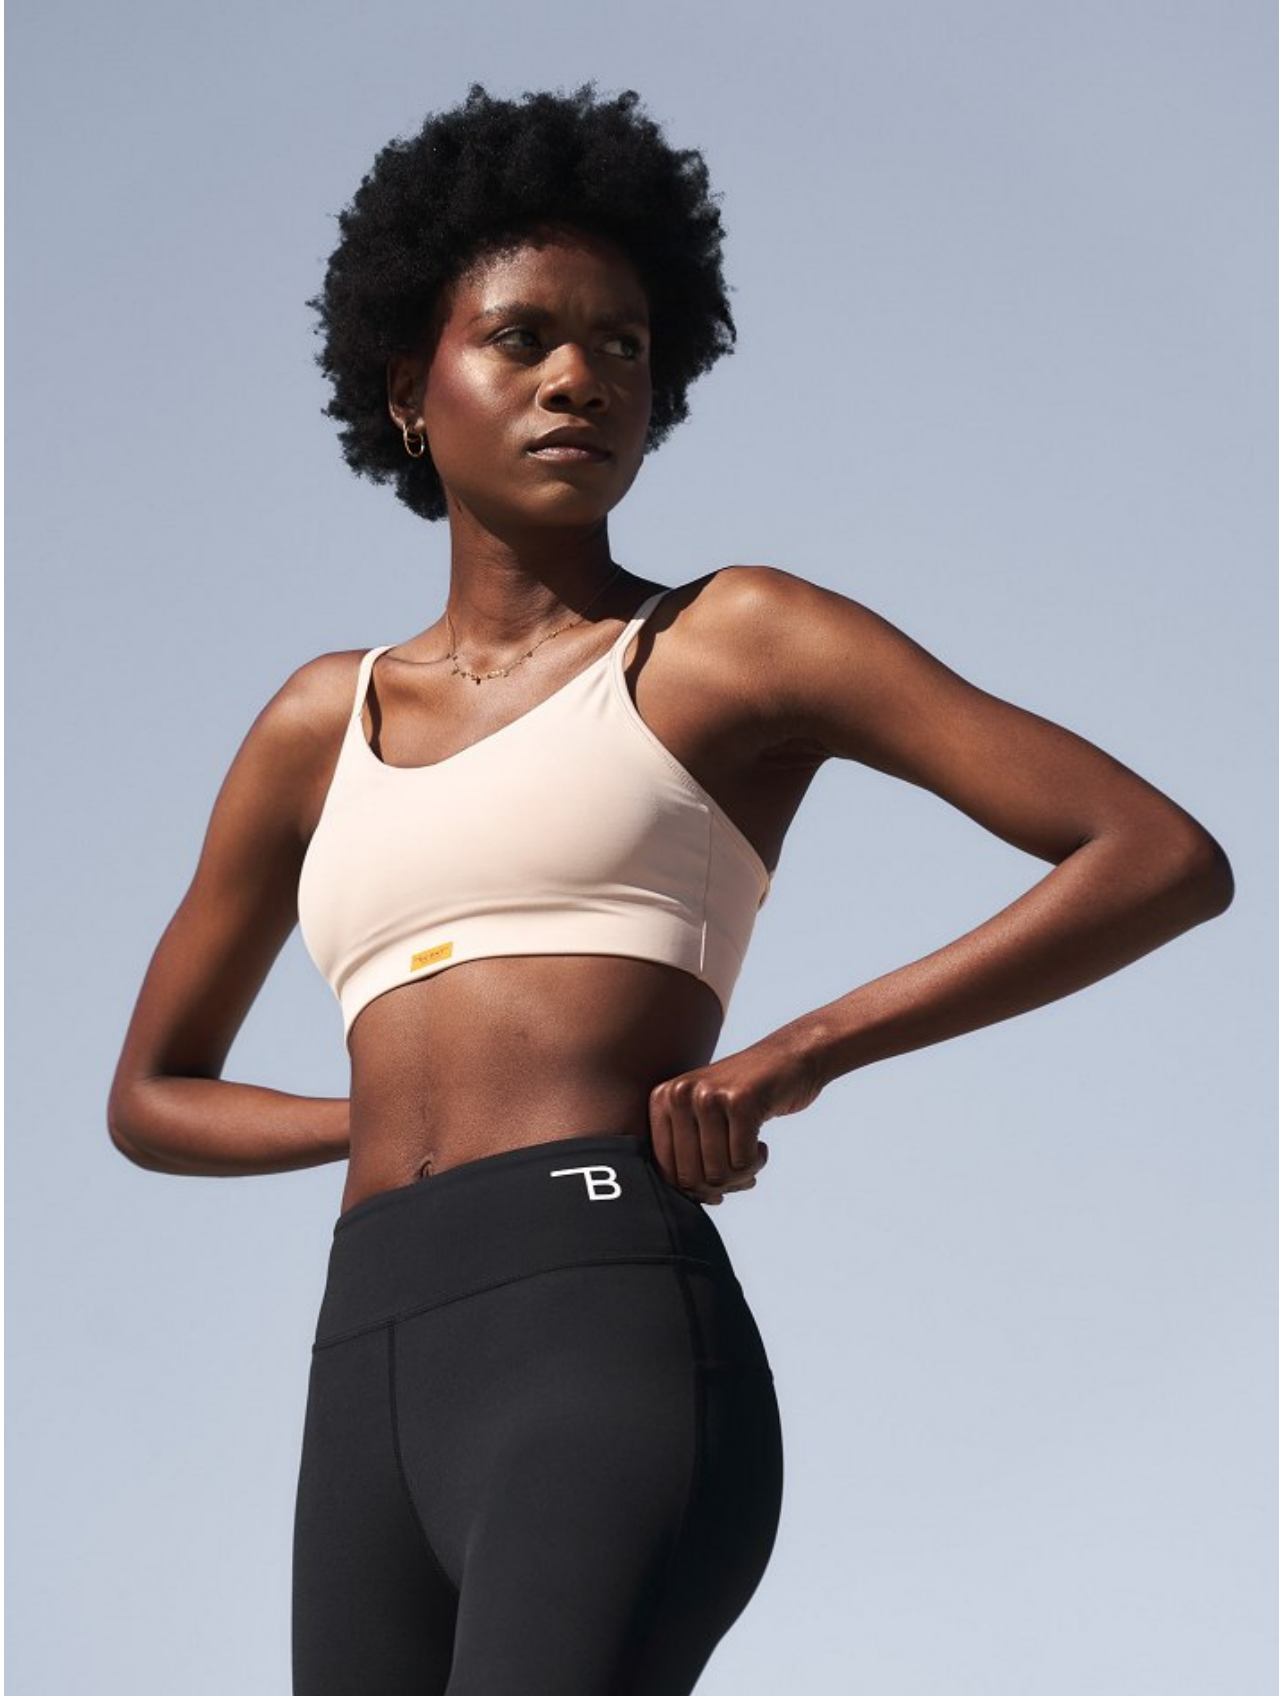

BOSS MODELS

CAPE TOWN

LULU MNTONINTSHI

Height: 177cm Bust: 88cm Waist: 70cm Hips: 102cm Shoe: 7 UK Hair: Black Eyes: Brown