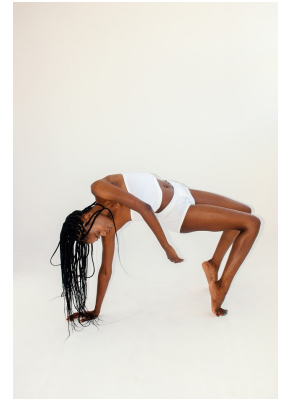

BOSS MODELS

CAPE TOWN

Image: Lulu Mntonintshi represented by Boss Models Cape Town

Image: Lulu Mntonintshi represented by Boss Models Cape Town

LULU MNTONINTSHI

Height: 177cm Bust: 88cm Waist: 70cm Hips: 102cm Shoe: 7 UK Hair: Black Eyes: Brown

BOSS MODELS

CAPE TOWN

LULU MNTONINTSHI

Height: 177cm Bust: 88cm Waist: 70cm Hips: 102cm Shoe: 7 UK Hair: Black Eyes: Brown