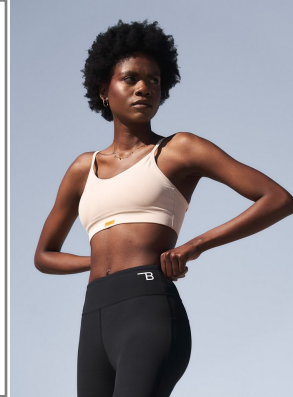

BOSS MODELS

CAPE TOWN

Image: Lulu Mntonintshi represented by Boss Models Cape Town

Image: Lulu Mntonintshi represented by Boss Models Cape Town

LULU MNTONINTSHI

Height: 177cm Bust: 88cm Waist: 70cm Hips: 102cm Shoe: 7 UK Hair: Black Eyes: Brown

BOSS MODELS

CAPE TOWN

LULU MNTONINTSHI

Height: 177cm Bust: 88cm Waist: 70cm Hips: 102cm Shoe: 7 UK Hair: Black Eyes: Brown