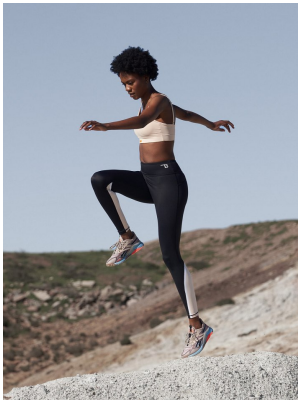

BOSS MODELS

CAPE TOWN

Image: Lulu Mntonintshi represented by Boss Models Cape Town

Image: Lulu Mntonintshi represented by Boss Models Cape Town

LULU MNTONINTSHI

Height: 177cm Bust: 88cm Waist: 70cm Hips: 102cm Shoe: 7 UK Hair: Black Eyes: Brown

BOSS MODELS

CAPE TOWN

LULU MNTONINTSHI

Height: 177cm Bust: 88cm Waist: 70cm Hips: 102cm Shoe: 7 UK Hair: Black Eyes: Brown