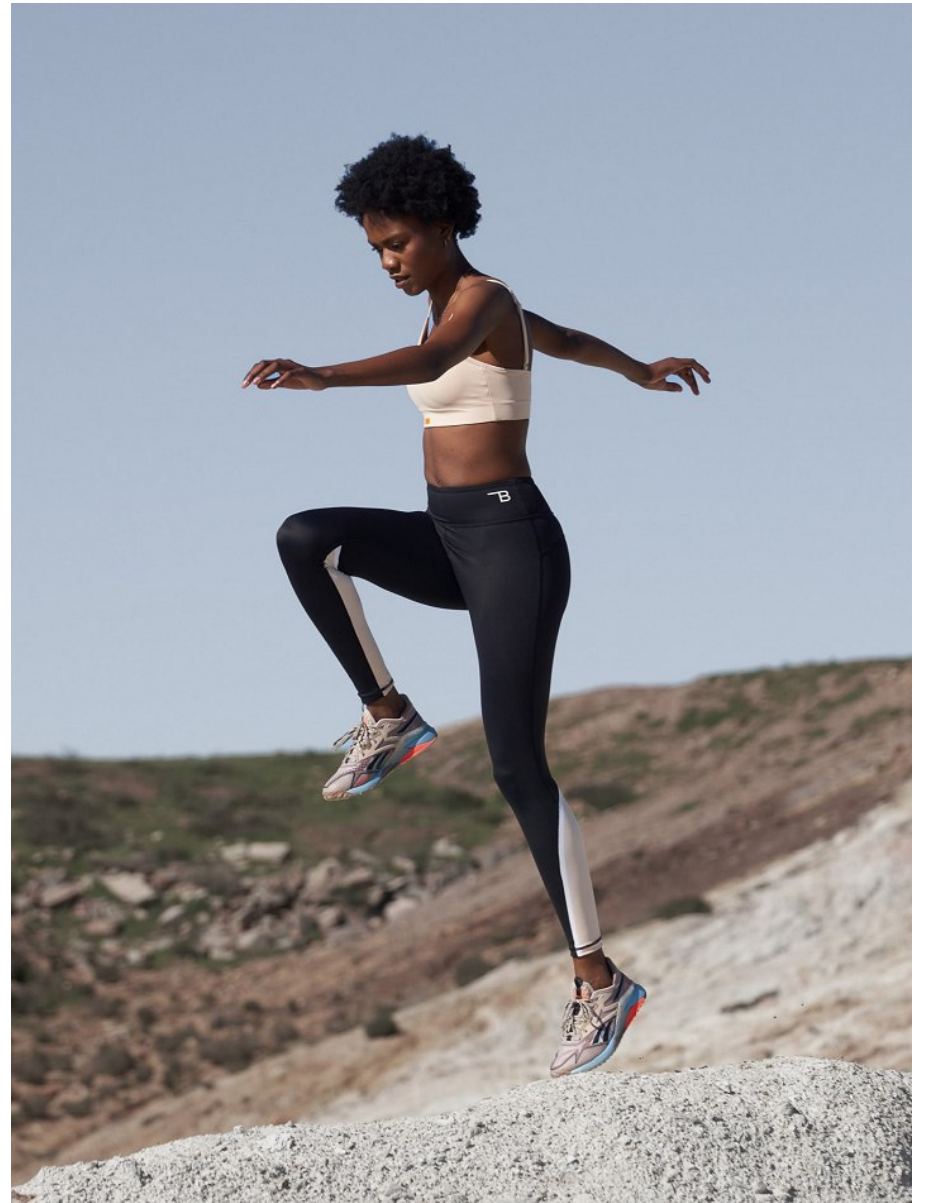

BOSS MODELS

CAPE TOWN

LULU MNTONINTSHI

Height: 177cm Bust: 88cm Waist: 70cm Hips: 102cm Shoe: 7 UK Hair: Black Eyes: Brown