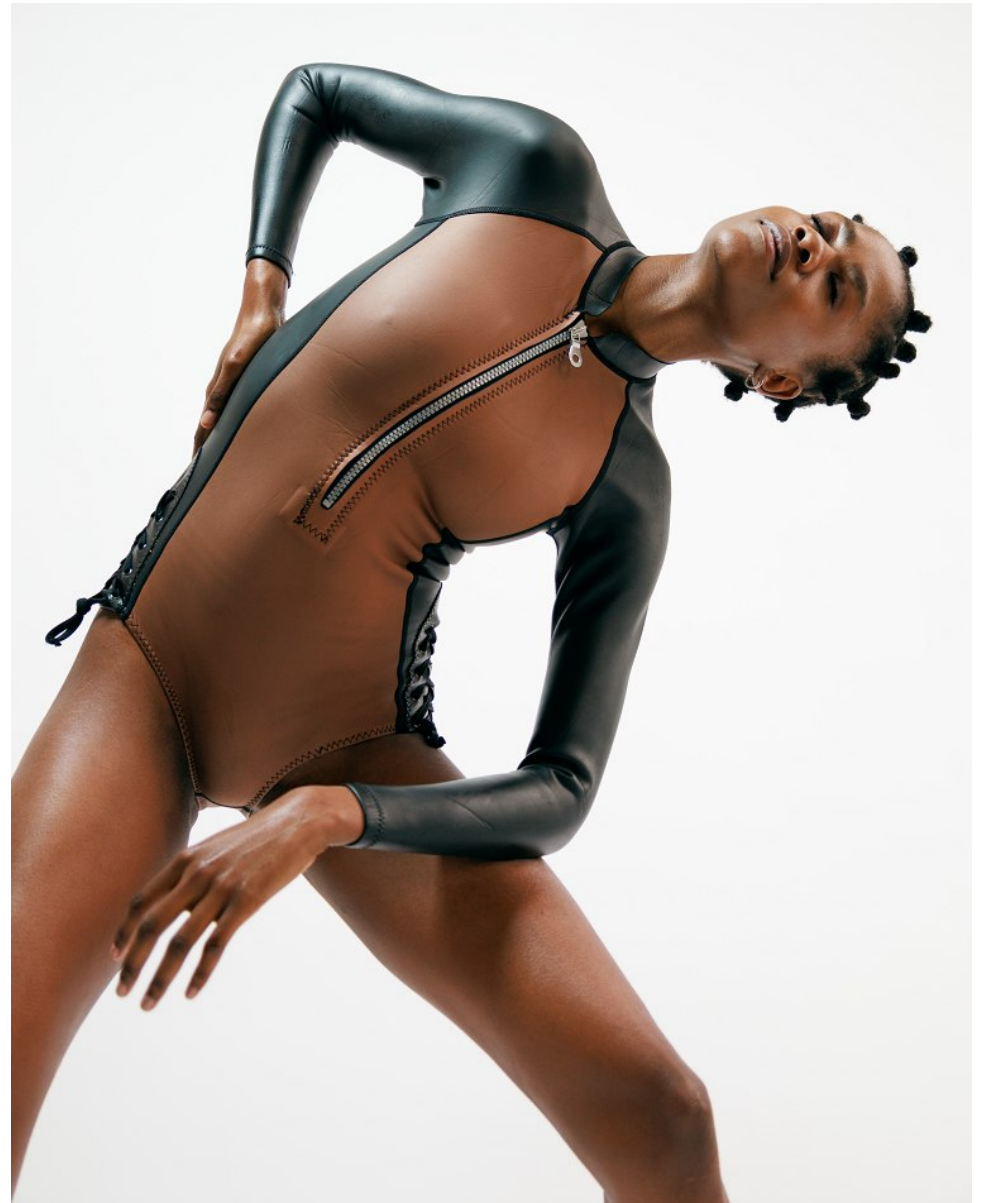

BOSS MODELS

CAPE TOWN

LULU MNTONINTSHI

Height: 177cm Bust: 88cm Waist: 70cm Hips: 102cm Shoe: 7 UK Hair: Black Eyes: Brown

BOSS MODELS

CAPE TOWN

Image: Lulu Mntonintshi represented by Boss Models Cape Town

LULU MNTONINTSHI

Height: 177cm Bust: 88cm Waist: 70cm Hips: 102cm Shoe: 7 UK Hair: Black Eyes: Brown

BOSS MODELS

CAPE TOWN

LULU MNTONINTSHI

Height: 177cm Bust: 88cm Waist: 70cm Hips: 102cm Shoe: 7 UK Hair: Black Eyes: Brown

BOSS MODELS

CAPE TOWN

LULU MNTONINTSHI

Height: 177cm Bust: 88cm Waist: 70cm Hips: 102cm Shoe: 7 UK Hair: Black Eyes: Brown

BOSS MODELS

CAPE TOWN

LULU MNTONINTSHI

Height: 177cm Bust: 88cm Waist: 70cm Hips: 102cm Shoe: 7 UK Hair: Black Eyes: Brown