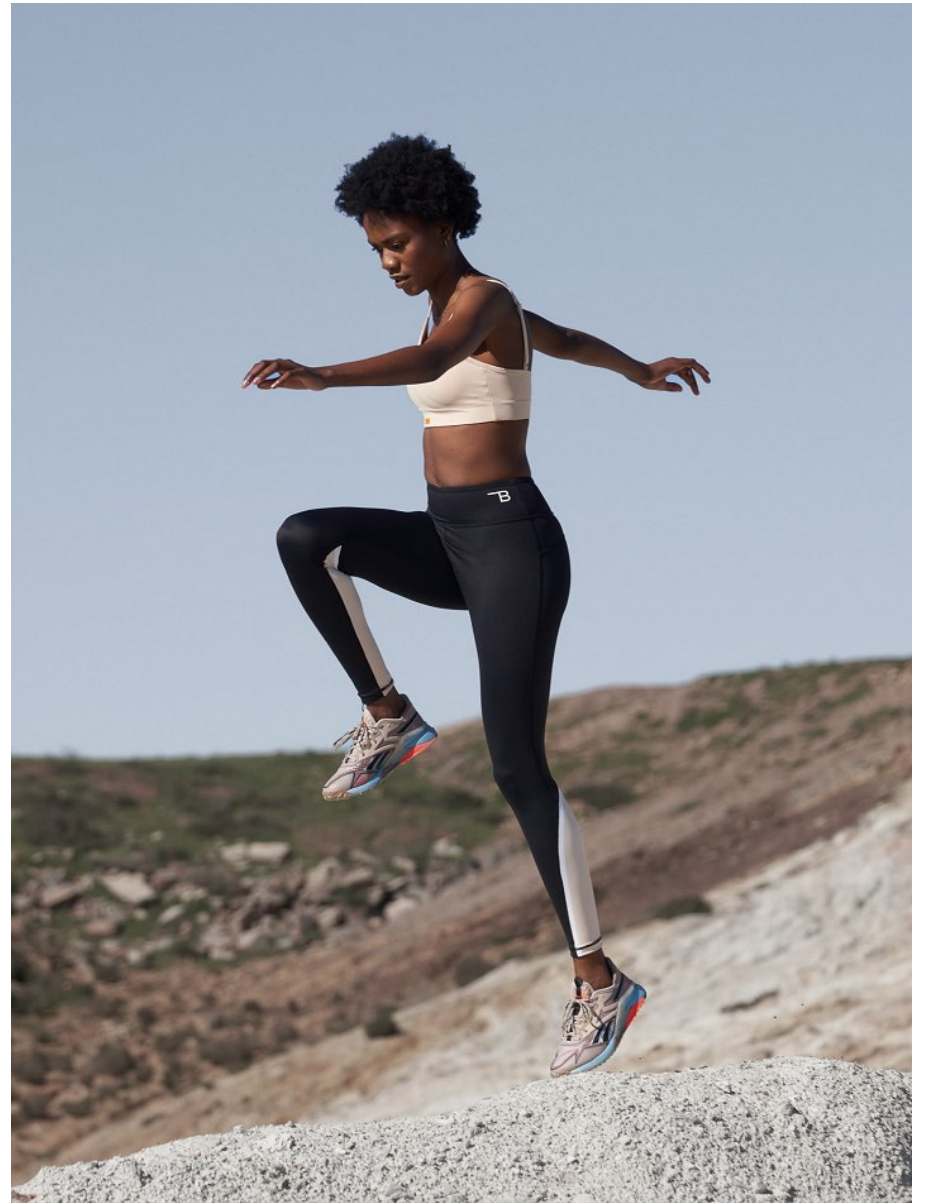

BOSS MODELS

CAPE TOWN

LULU MNTONINTSHI

Height: 177cm Bust: 88cm Waist: 66cm Hips: 96cm Shoe: 7 UK Hair: Black Eyes: Brown