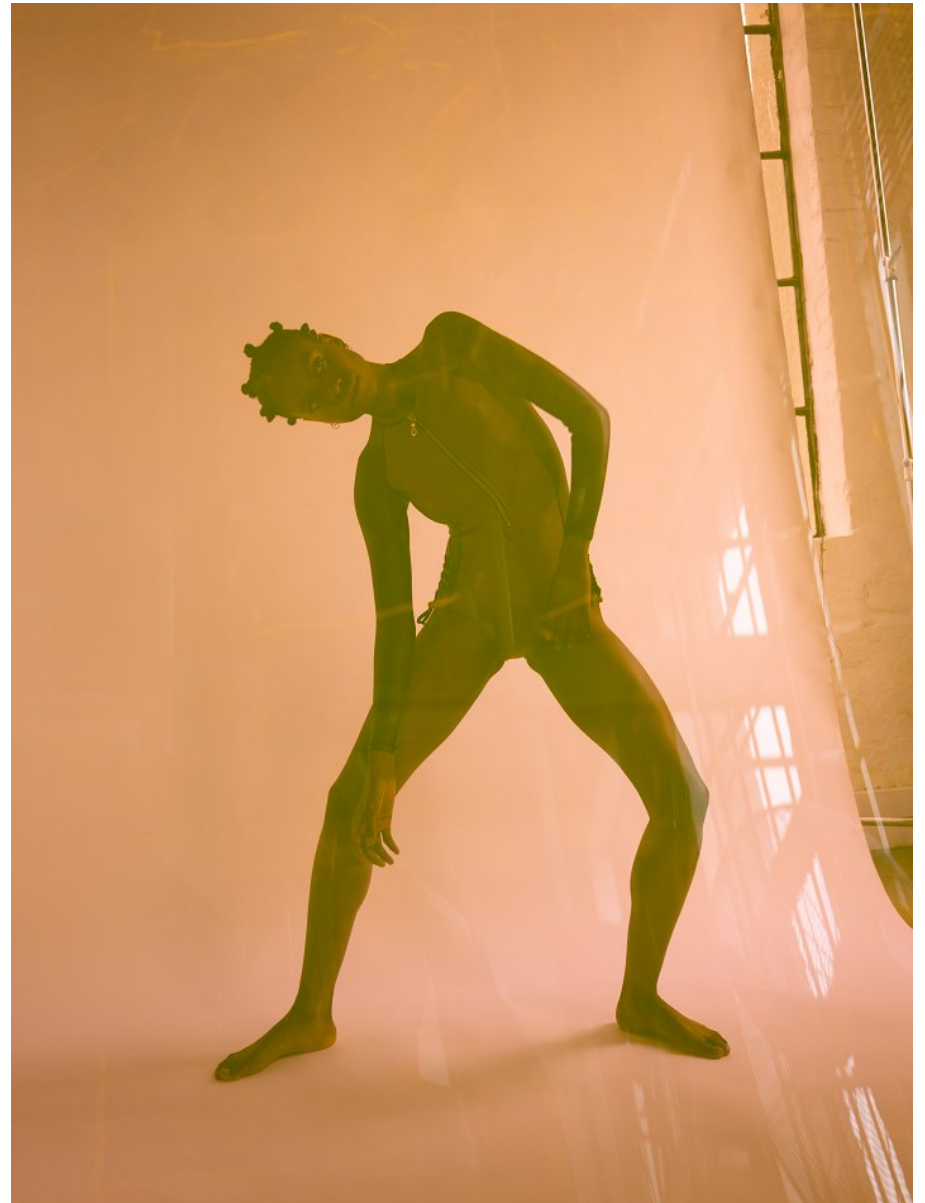

BOSS MODELS

CAPE TOWN

LULU MNTONINTSHI

Height: 177cm Bust: 88cm Waist: 70cm Hips: 102cm Shoe: 7 UK Hair: Black Eyes: Brown