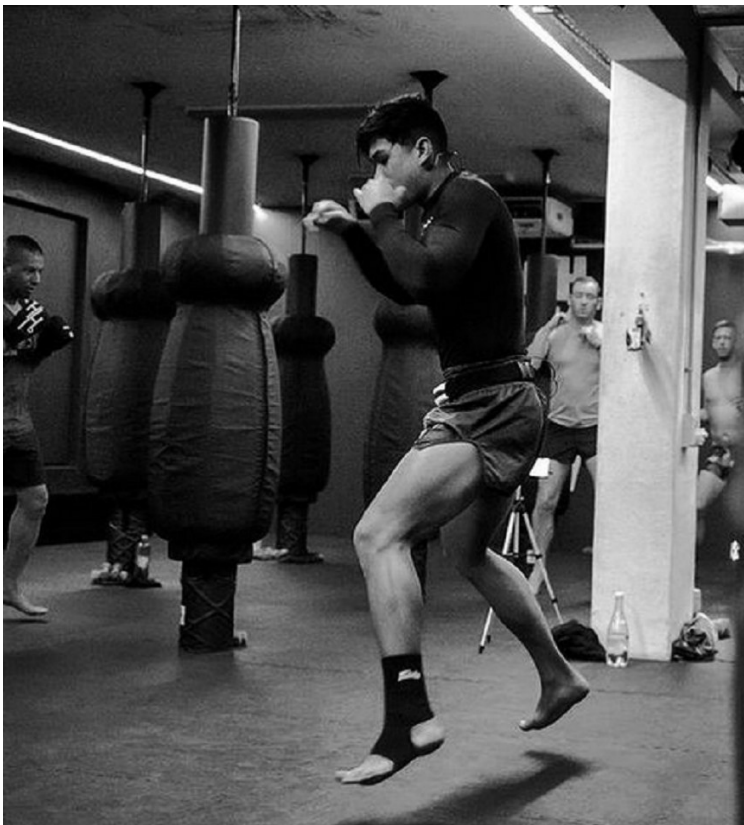

BOSS MODELS

CAPE TOWN

CLEAVIN WONG

Height: 177cm Chest: 104cm Waist: 75cm Suit: 40 R Shoe: 9 UK Hair: Black Eyes: Brown

BOSS MODELS

CAPE TOWN

CLEAVIN WONG

Height: 177cm Chest: 104cm Waist: 75cm Suit: 40 R Shoe: 9 UK Hair: Black Eyes: Brown

BOSS MODELS

CAPE TOWN

Image: Cleavin Wong represented by Boss Models Cape Town

CLEAVIN WONG

Height: 177cm Chest: 104cm Waist: 75cm Suit: 40 R Shoe: 9 UK Hair: Black Eyes: Brown

BOSS MODELS

CAPE TOWN

CLEAVIN WONG

Height: 177cm Chest: 104cm Waist: 75cm Suit: 40 R Shoe: 9 UK Hair: Black Eyes: Brown

BOSS MODELS

CAPE TOWN

Image: Cleavin Wong represented by Boss Models Cape Town

CLEAVIN WONG

Height: 177cm Chest: 104cm Waist: 75cm Suit: 40 R Shoe: 9 UK Hair: Black Eyes: Brown