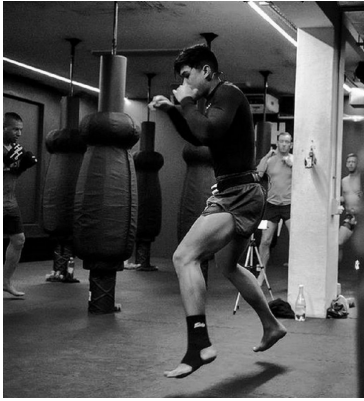

BOSS MODELS

CAPE TOWN

Image: Cleavin Wong represented by Boss Models Cape Town

Image: Cleavin Wong represented by E

CLEAVIN WONG

Height: 177cm Chest: 104cm Waist: 75cm Suit: 40 R Shoe: 9 UK Hair: Black Eyes: Brown

BOSS MODELS

CAPE TOWN

CLEAVIN WONG

Height: 177cm Chest: 104cm Waist: 75cm Suit: 40 R Shoe: 9 UK Hair: Black Eyes: Brown