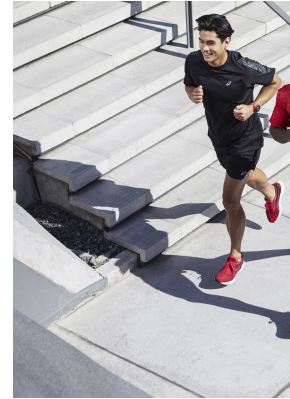

BOSS MODELS

CAPE TOWN

Image: Cleavin Wong represented by Boss Models Cape Town

Image: Cleavin Wong represented by E

CLEAVIN WONG

Height: 177cm Chest: 104cm Waist: 75cm Suit: 40 R Shoe: 9 UK Hair: Black Eyes: Brown

BOSS MODELS

CAPE TOWN

CLEAVIN WONG

Height: 177cm Chest: 104cm Waist: 75cm Suit: 40 R Shoe: 9 UK Hair: Black Eyes: Brown