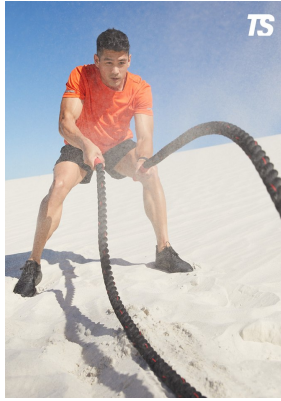

BOSS MODELS

CAPE TOWN

Image: Cleavin Wong represented by Boss Models Cape Town

Image: Cleavin Wong represented by E

CLEAVIN WONG

Height: 177cm Chest: 104cm Waist: 75cm Suit: 40 R Shoe: 9 UK Hair: Black Eyes: Brown

BOSS MODELS

CAPE TOWN

CLEAVIN WONG

Height: 177cm Chest: 104cm Waist: 75cm Suit: 40 R Shoe: 9 UK Hair: Black Eyes: Brown