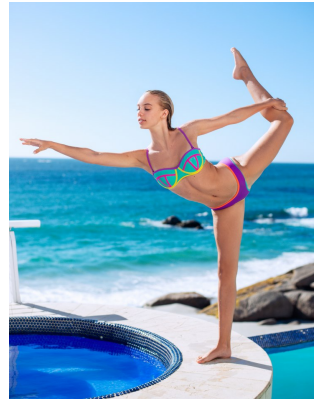

# BOSS MODELS

CAPE TOWN

Image: Taneal Montgomery represented by Boss Models Cape Town