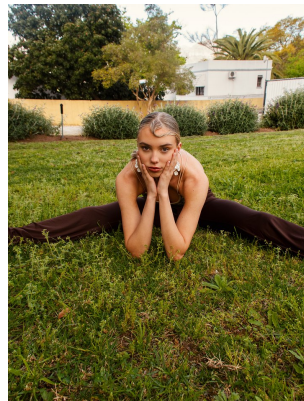

# BOSS MODELS

CAPE TOWN

Image: Taneal Montgomery represented by Boss Models Cape Town