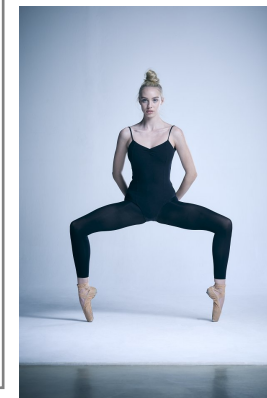

BOSS MODELS

CAPE TOWN

Image: Taneal Montgomery represented by

Image: Taneal Montgomery represented by Boss Models Cape Town

Image: Taneal Montgomery represented by Boss Models Cape Town

TANEAL MONTGOMERY

Height: 174cm Bust: 88cm Waist: 64cm Hips: 94cm Shoe: 5 UK Hair: Blonde Eyes: Blue

BOSS MODELS

CAPE TOWN

Image: Taneal Montgomery represented by Boss Models Cape Town

TANEAL MONTGOMERY

Height: 174cm Bust: 88cm Waist: 64cm Hips: 94cm Shoe: 5 UK Hair: Blonde Eyes: Blue