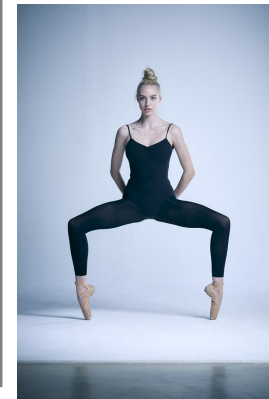

# BOSS MODELS

CAPE TOWN

Image: Taneal Montgomery represented by

Image: Taneal Montgomery represented by Boss Models Cape Town

Image: Taneal Montgomery represented by Boss Models Cape Town

## TANEAL MONTGOMERY

Height: 174cm Bust: 88cm Waist: 63cm Hips: 92cm Shoe: 5 UK Hair: Blonde Eyes: Blue

# BOSS MODELS

CAPE TOWN

Image: Taneal Montgomery represented by Boss Models Cape Town