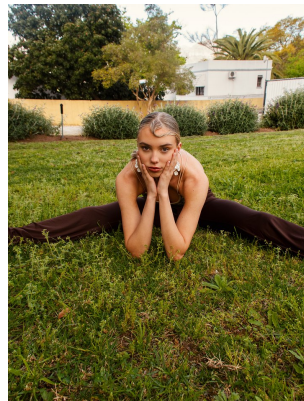

BOSS MODELS

CAPE TOWN

Image: Taneal Montgomery represented by

Image: Taneal Montgomery represented by Boss Models Cape Town

Image: Taneal Montgomery represented by Boss Models Cape Town

TANEAL MONTGOMERY

Height: 174cm Bust: 88cm Waist: 64cm Hips: 94cm Shoe: 5 UK Hair: Blonde Eyes: Blue

BOSS MODELS

CAPE TOWN

Image: Taneal Montgomery represented by Boss Models Cape Town

TANEAL MONTGOMERY

Height: 174cm Bust: 88cm Waist: 64cm Hips: 94cm Shoe: 5 UK Hair: Blonde Eyes: Blue