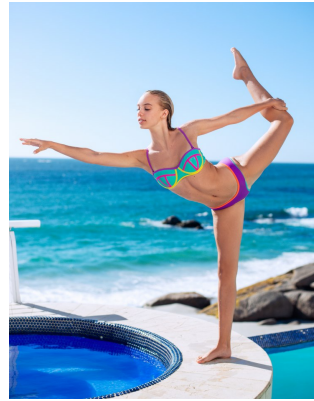

BOSS MODELS

CAPE TOWN

Image: Taneal Montgomery represented by

Image: Taneal Montgomery represented by Boss Models Cape Town

Image: Taneal Montgomery represented by Boss Models Cape Town

TANEAL MONTGOMERY

Height: 174cm Bust: 88cm Waist: 64cm Hips: 94cm Shoe: 5 UK Hair: Blonde Eyes: Blue

BOSS MODELS

CAPE TOWN

Image: Taneal Montgomery represented by Boss Models Cape Town

TANEAL MONTGOMERY

Height: 174cm Bust: 88cm Waist: 64cm Hips: 94cm Shoe: 5 UK Hair: Blonde Eyes: Blue