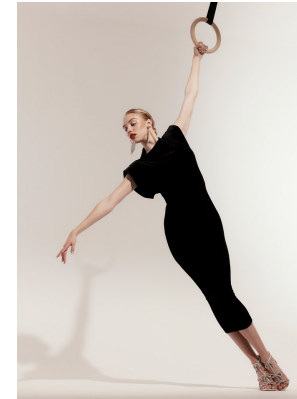

BOSS MODELS

CAPE TOWN

Image: Taneal Montgomery represented by

Image: Taneal Montgomery represented by Boss Models Cape Town

Image: Taneal Montgomery represented by Boss Models Cape Town

TANEAL MONTGOMERY

Height: 174cm Bust: 88cm Waist: 64cm Hips: 94cm Shoe: 5 UK Hair: Blonde Eyes: Blue

BOSS MODELS

CAPE TOWN

Image: Taneal Montgomery represented by Boss Models Cape Town

TANEAL MONTGOMERY

Height: 174cm Bust: 88cm Waist: 64cm Hips: 94cm Shoe: 5 UK Hair: Blonde Eyes: Blue