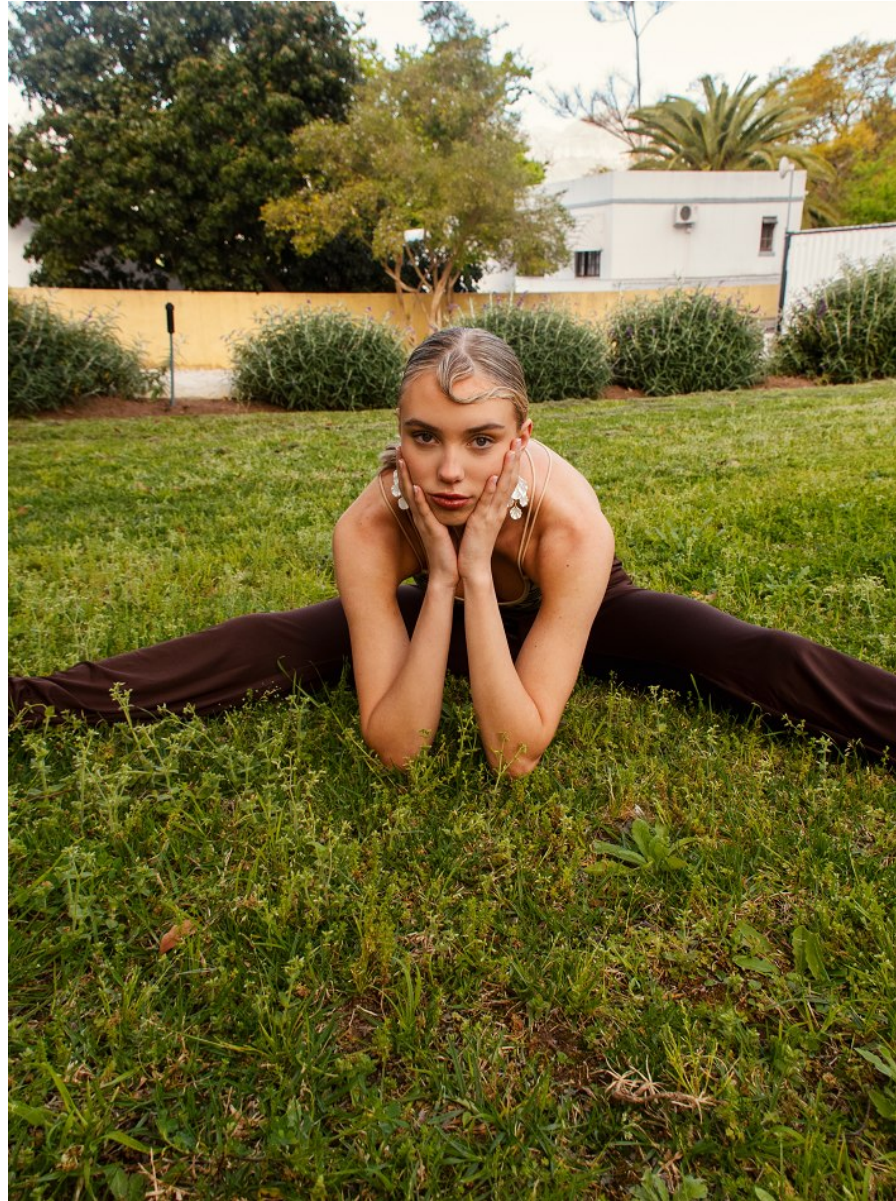

BOSS MODELS

CAPE TOWN

TANEAL MONTGOMERY

Height: 174cm Bust: 88cm Waist: 64cm Hips: 94cm Shoe: 5 UK Hair: Blonde Eyes: Blue