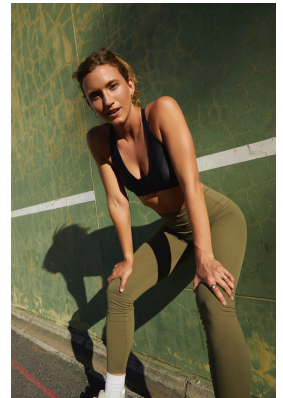

BOSS MODELS

CAPE TOWN

MARIA PRAEG

Height: 175cm Bust: 88cm Waist: 72cm Hips: 98cm Shoe: 6 UK Hair: Dark Blonde Eyes: Brown