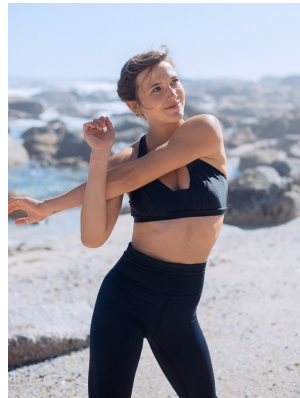

# BOSS MODELS

CAPE TOWN

## MARIA PRAEG

Height: 175cm Bust: 88cm Waist: 72cm Hips: 98cm Shoe: 6 UK Hair: Dark Blonde Eyes: Brown