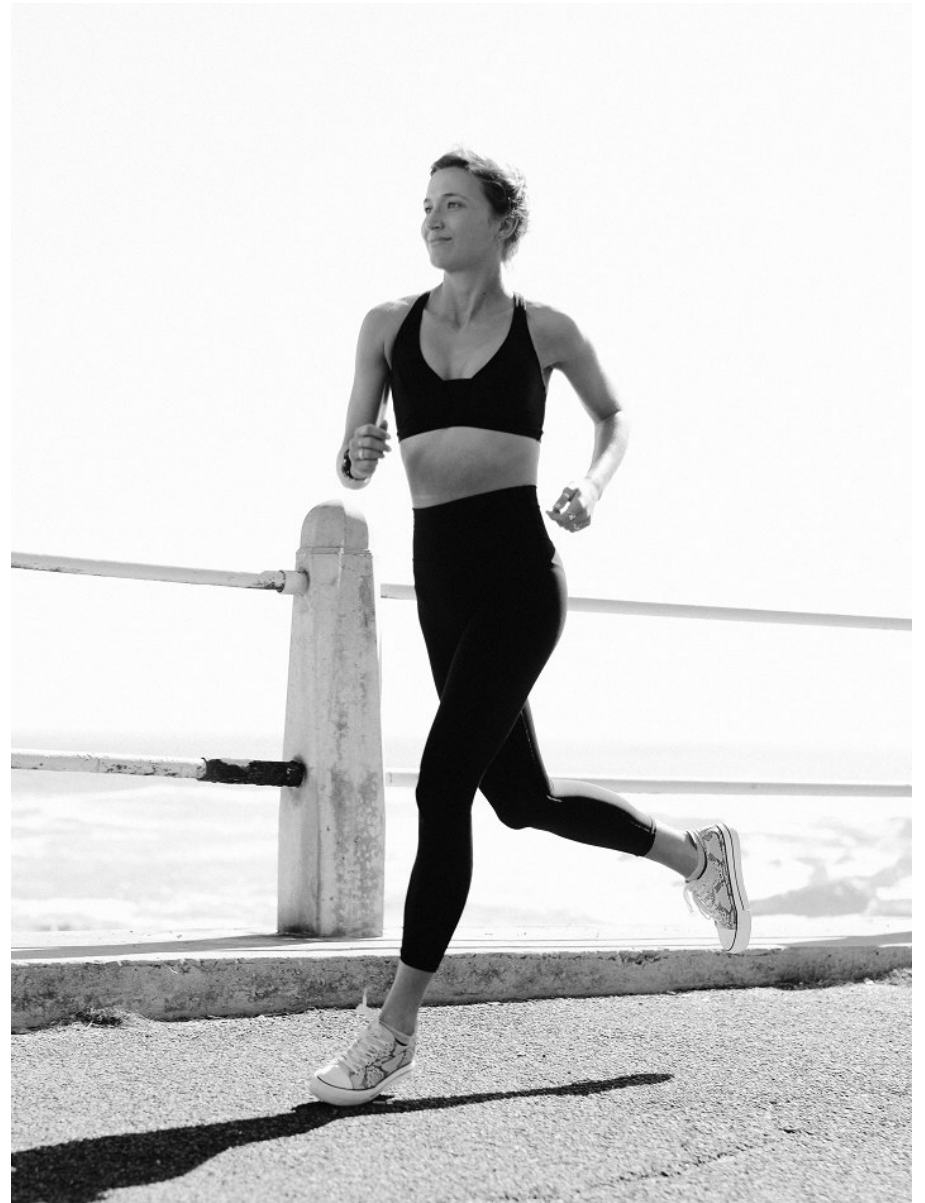

BOSS MODELS

CAPE TOWN

MARIA PRAEG

Height: 175cm Bust: 88cm Waist: 72cm Hips: 98cm Shoe: 6 UK Hair: Dark Blonde Eyes: Brown